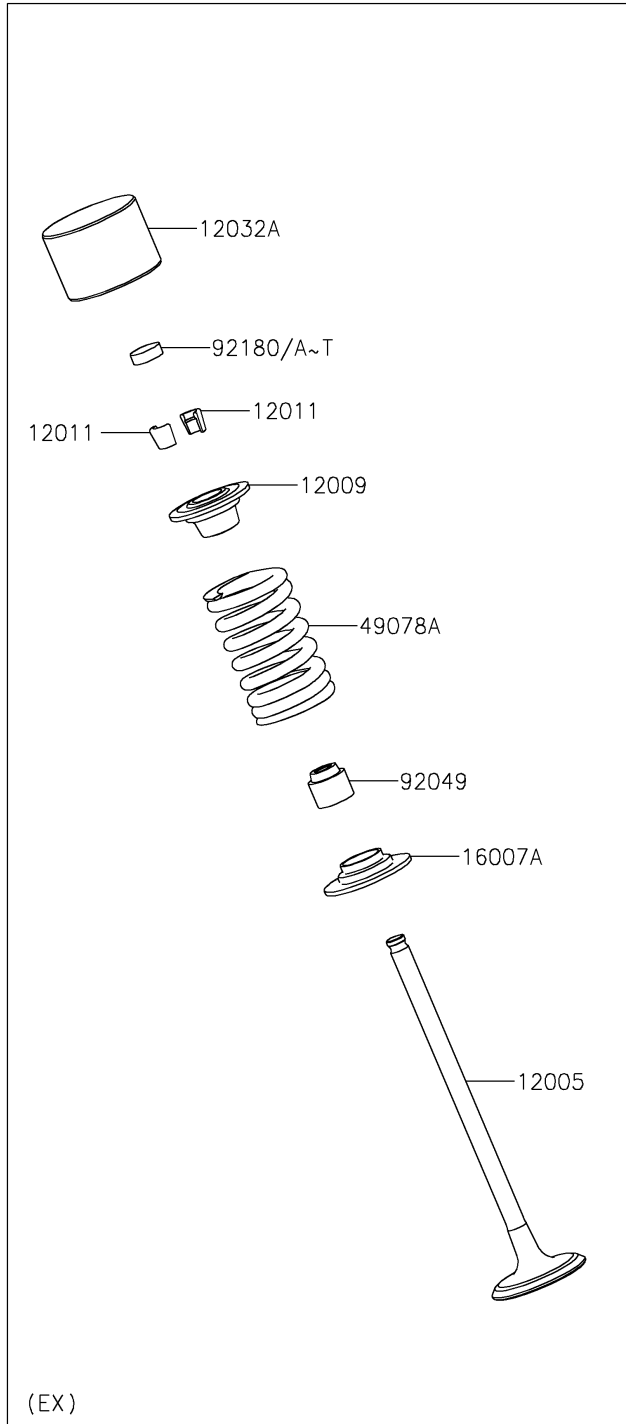

2022 Z900

PARTS DIAGRAM

Valve(s)

E1210

2022 Z900

PARTS LIST

Valve(s)

ITEM NAME

PART NUMBER

QUANTITY
