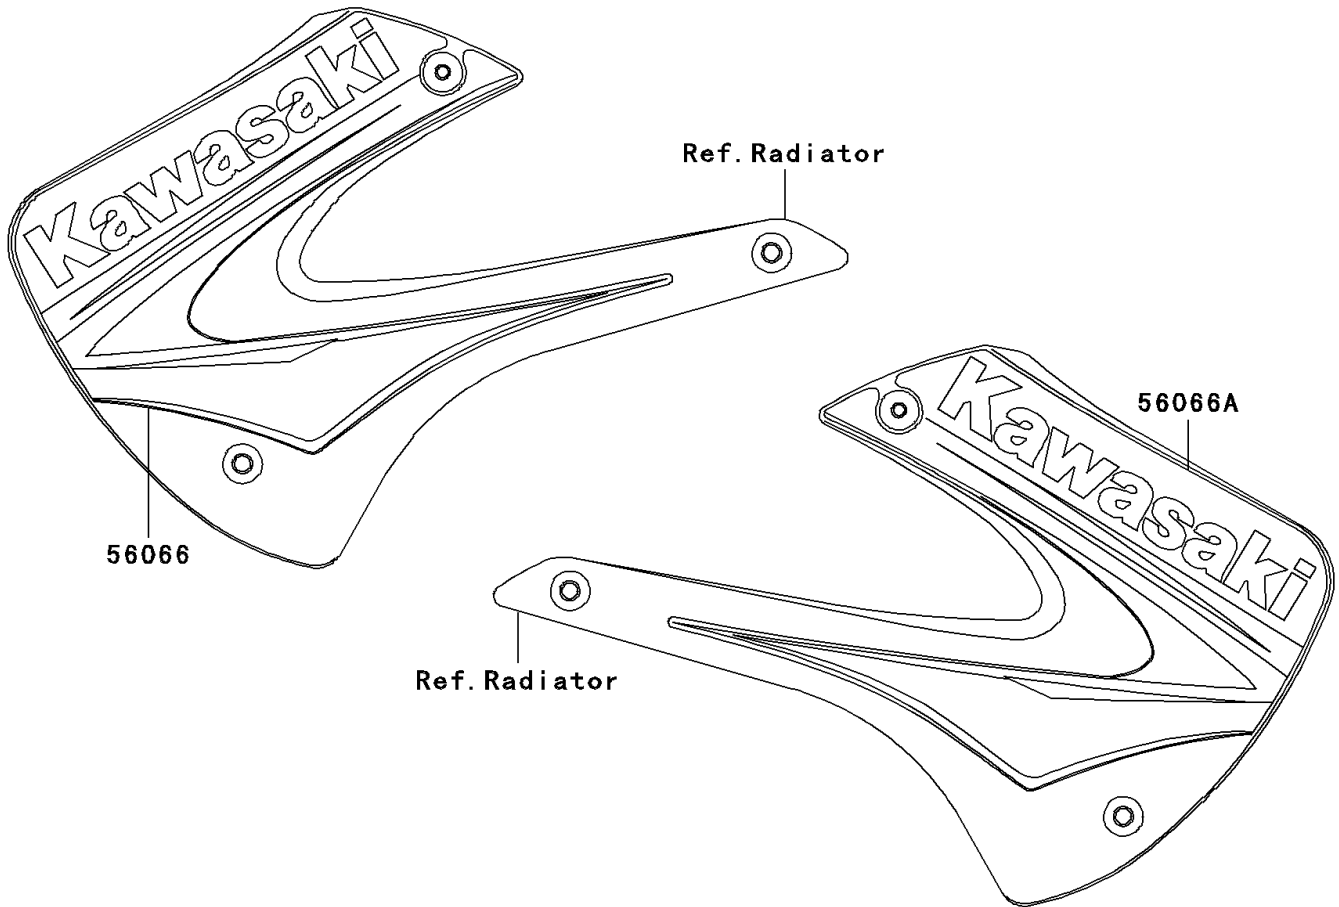

2003 KX85

PARTS DIAGRAM

Decals(A3)

F2861B

2003 KX85

PARTS LIST

Decals(A3)

Kawasaki

Let the Good Times Roll®

ITEM NAME

PART NUMBER

QUANTITY
