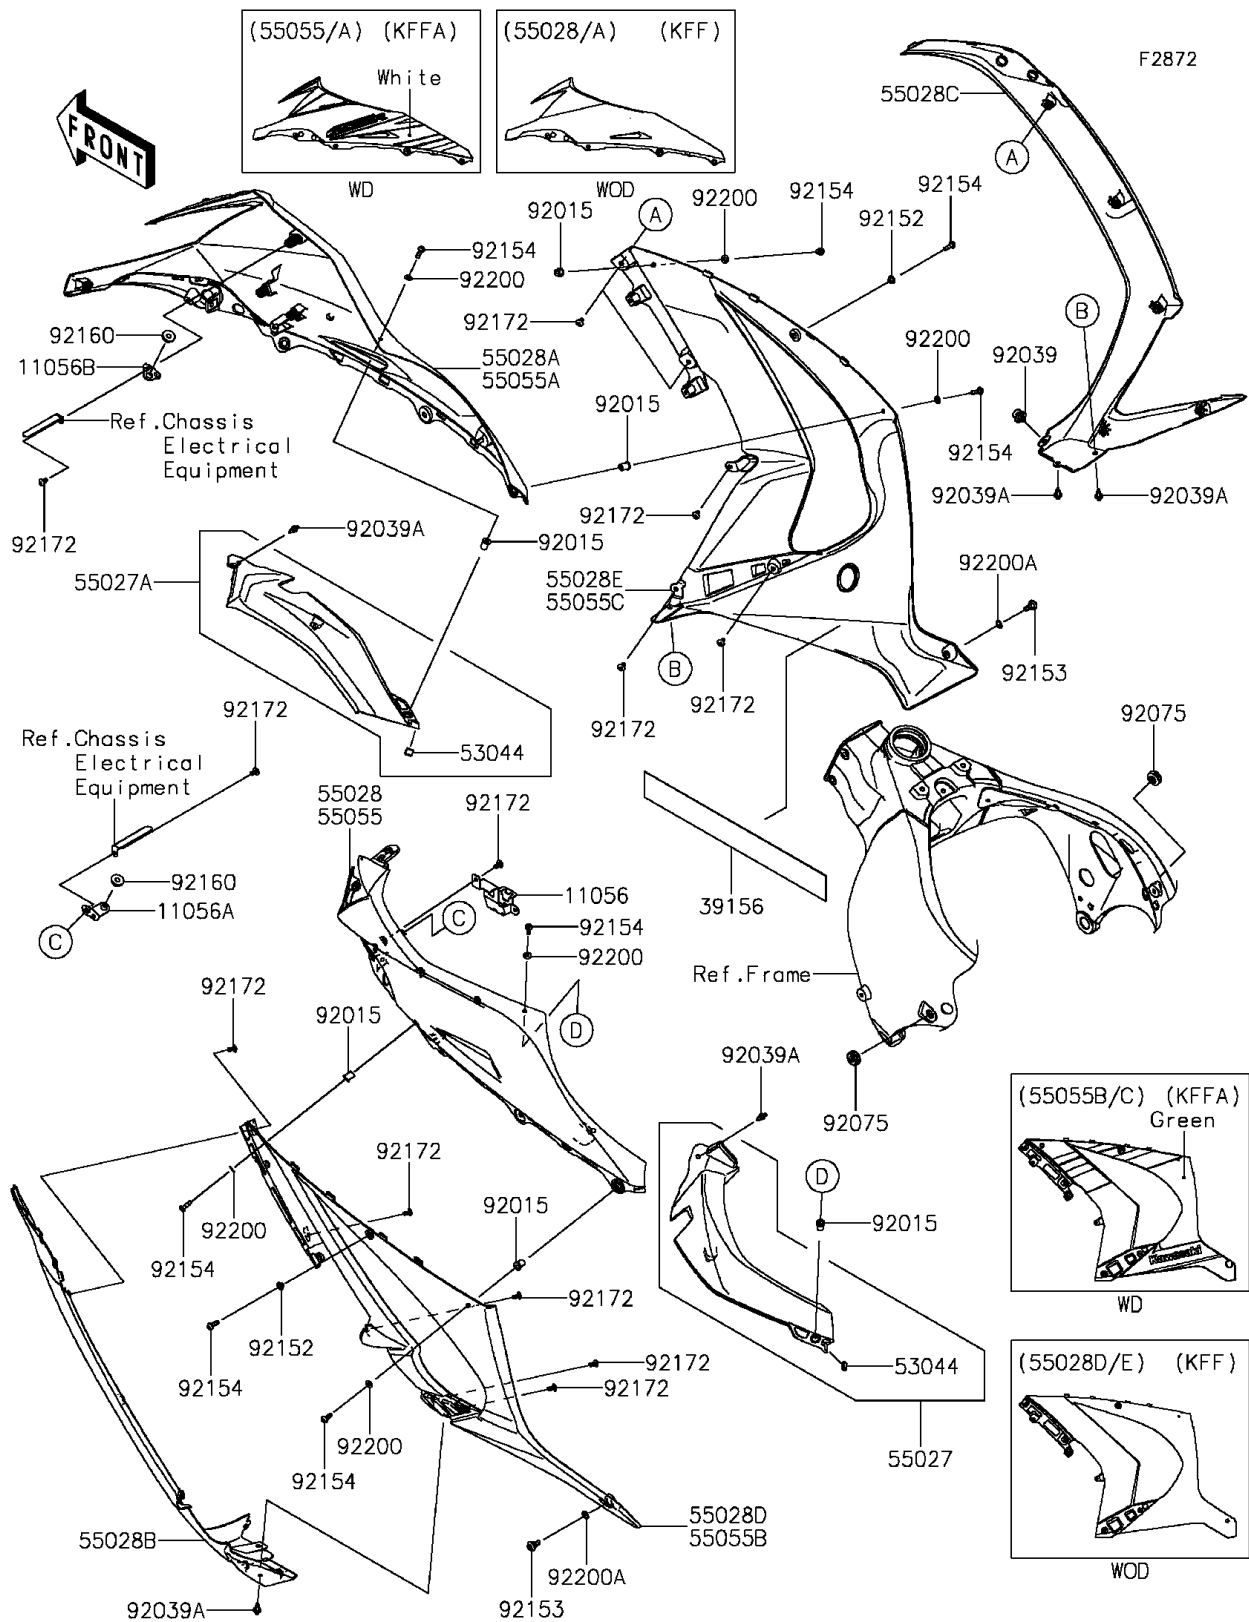

2015 Ninja® ZX™-10R ABS

PARTS DIAGRAM

Cowling Lower

2015 Ninja® ZX™-10R ABS

PARTS LIST

Cowling Lowers

ITEM NAME

PART NUMBER

QUANTITY
