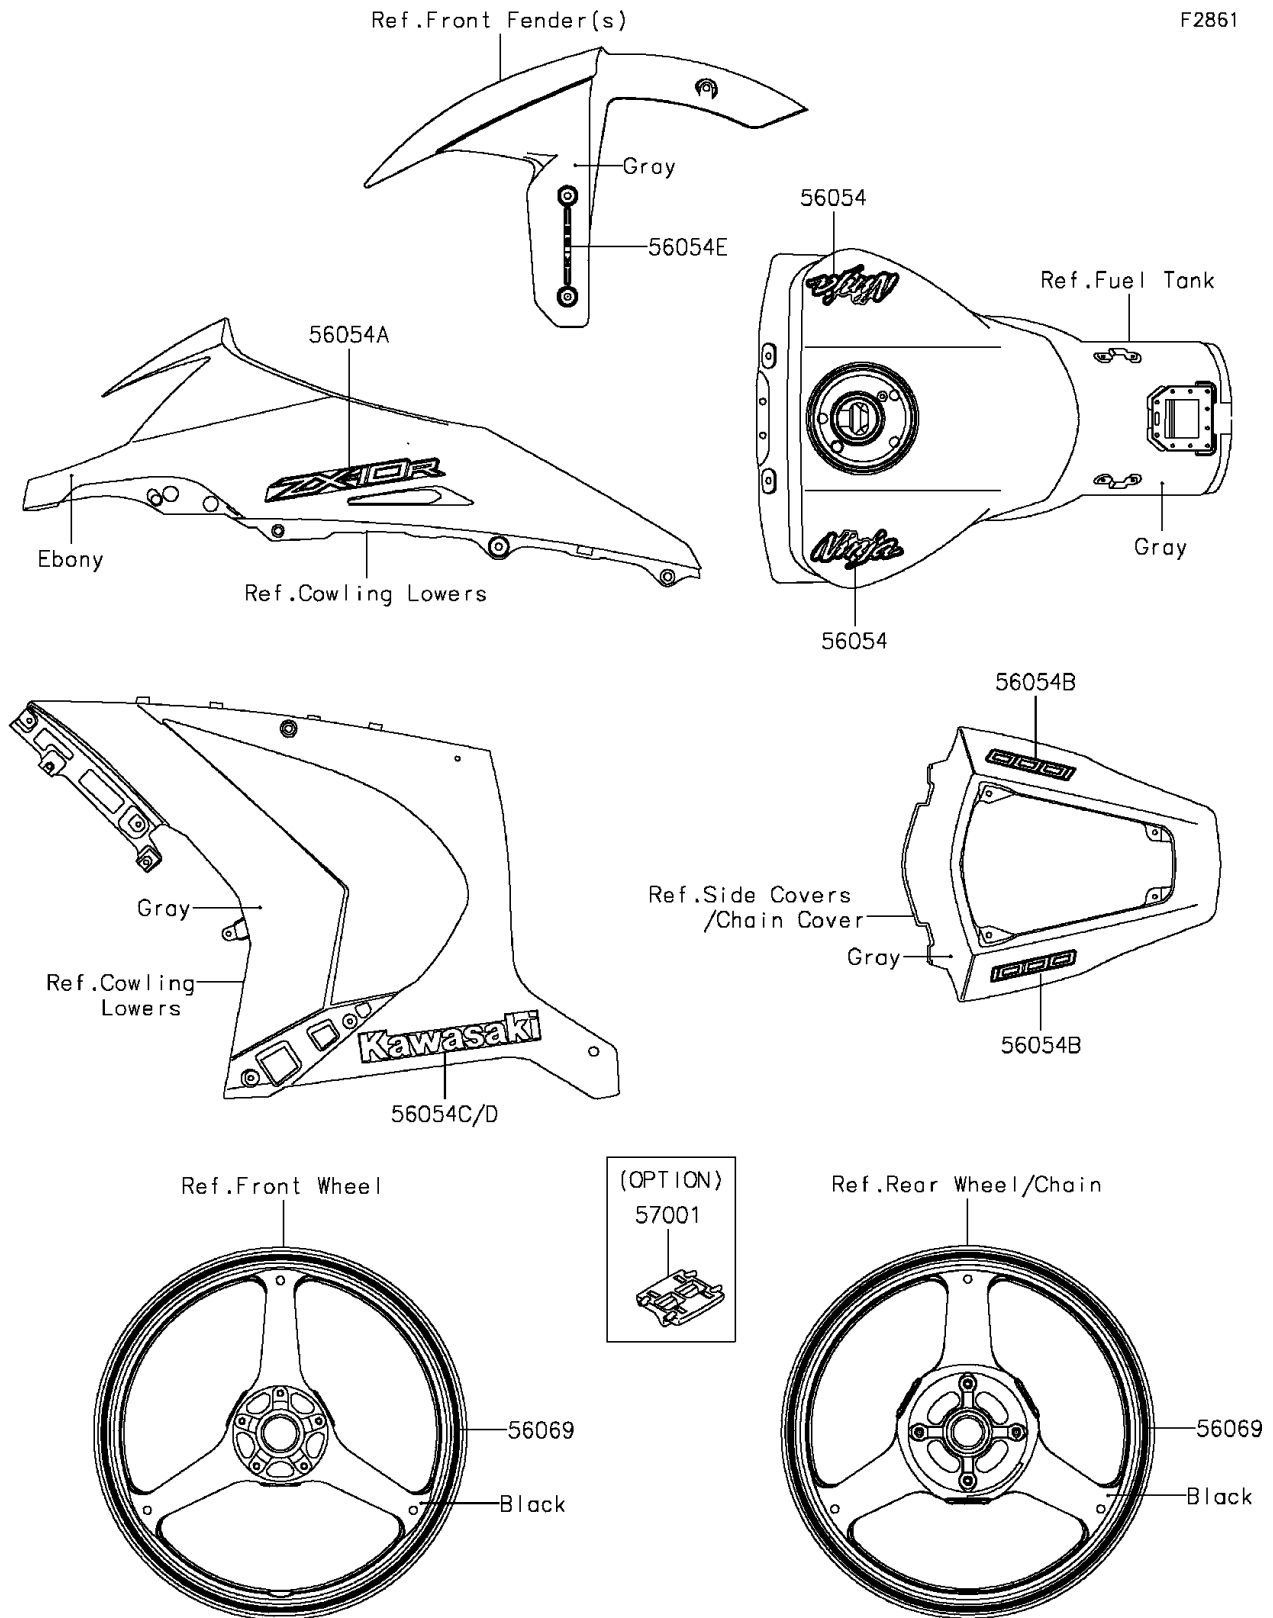

2015 Ninja® ZX™-10R ABS

PARTS DIAGRAM

Decals(Gray)(KFF)

2015 Ninja® ZX™-10R ABS

PARTS LIST

Decals(Gray)(KFF)

ITEM NAME

PART NUMBER

QUANTITY
