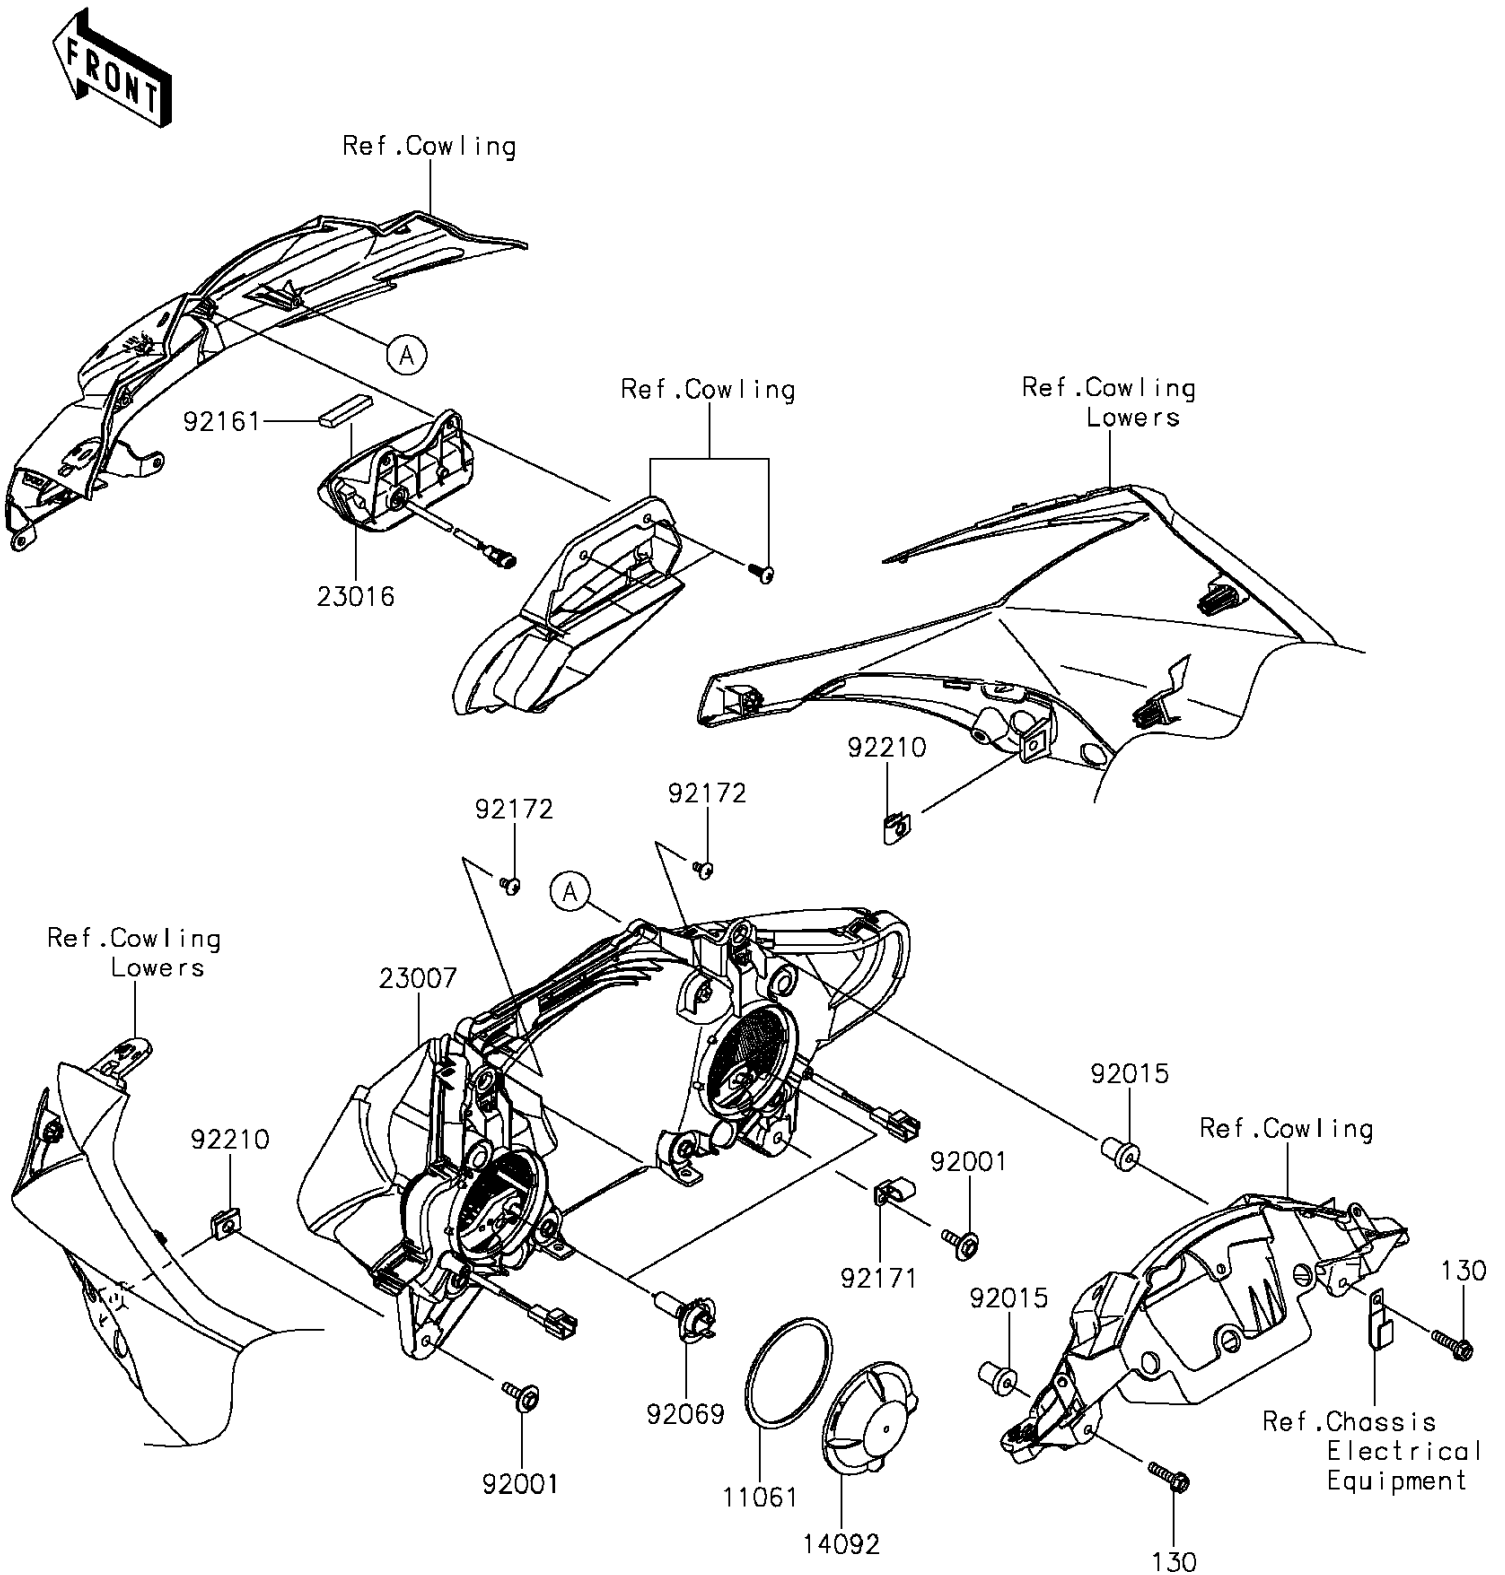

2015 Ninja[®] ZX[™]-10R ABS

PARTS DIAGRAM

Headlight(s)

F2710

2015 Ninja® ZX™-10R ABS

PARTS LIST

Headlight(s)

ITEM NAME

PART NUMBER

QUANTITY
