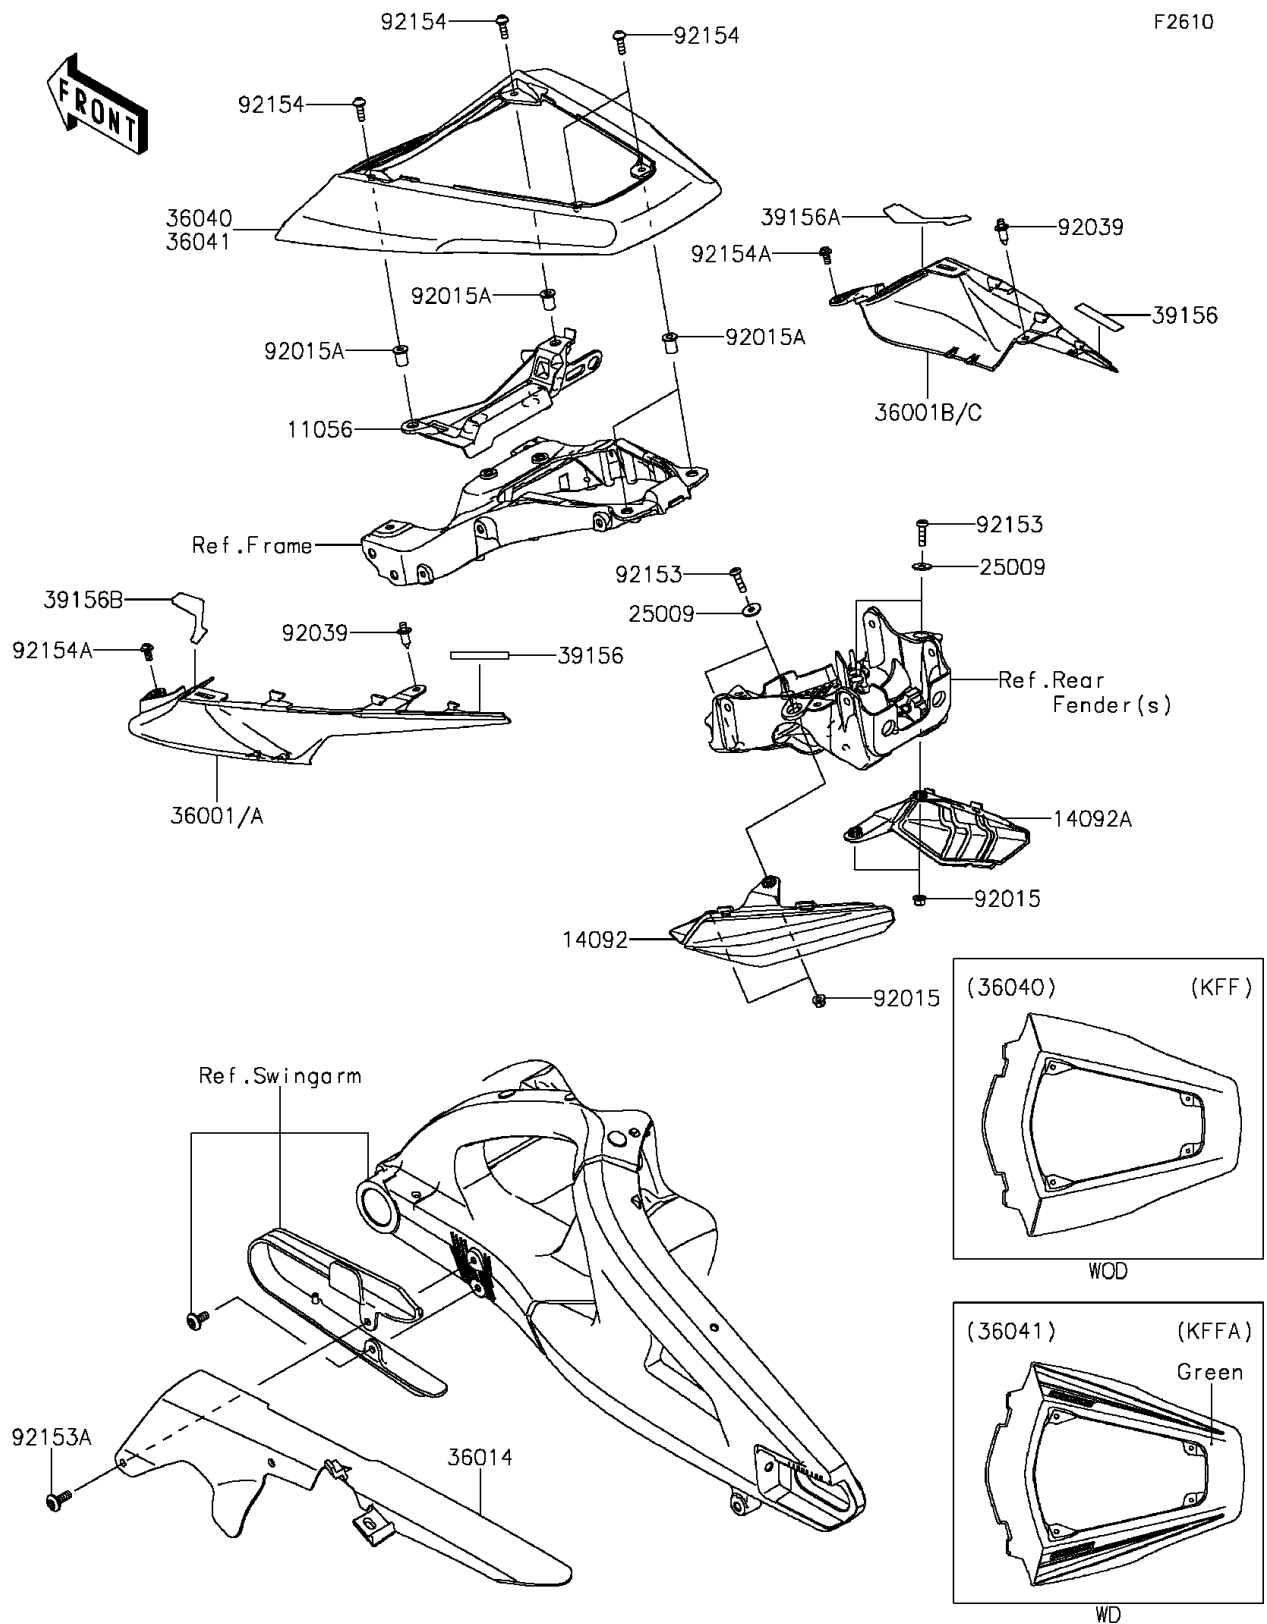

2015 Ninja® ZX™-10R ABS

PARTS DIAGRAM

Side Covers/Chain Cover

2015 Ninja® ZX™-10R ABS

PARTS LIST

Side Covers/Chain Cover

ITEM NAME

PART NUMBER

QUANTITY
