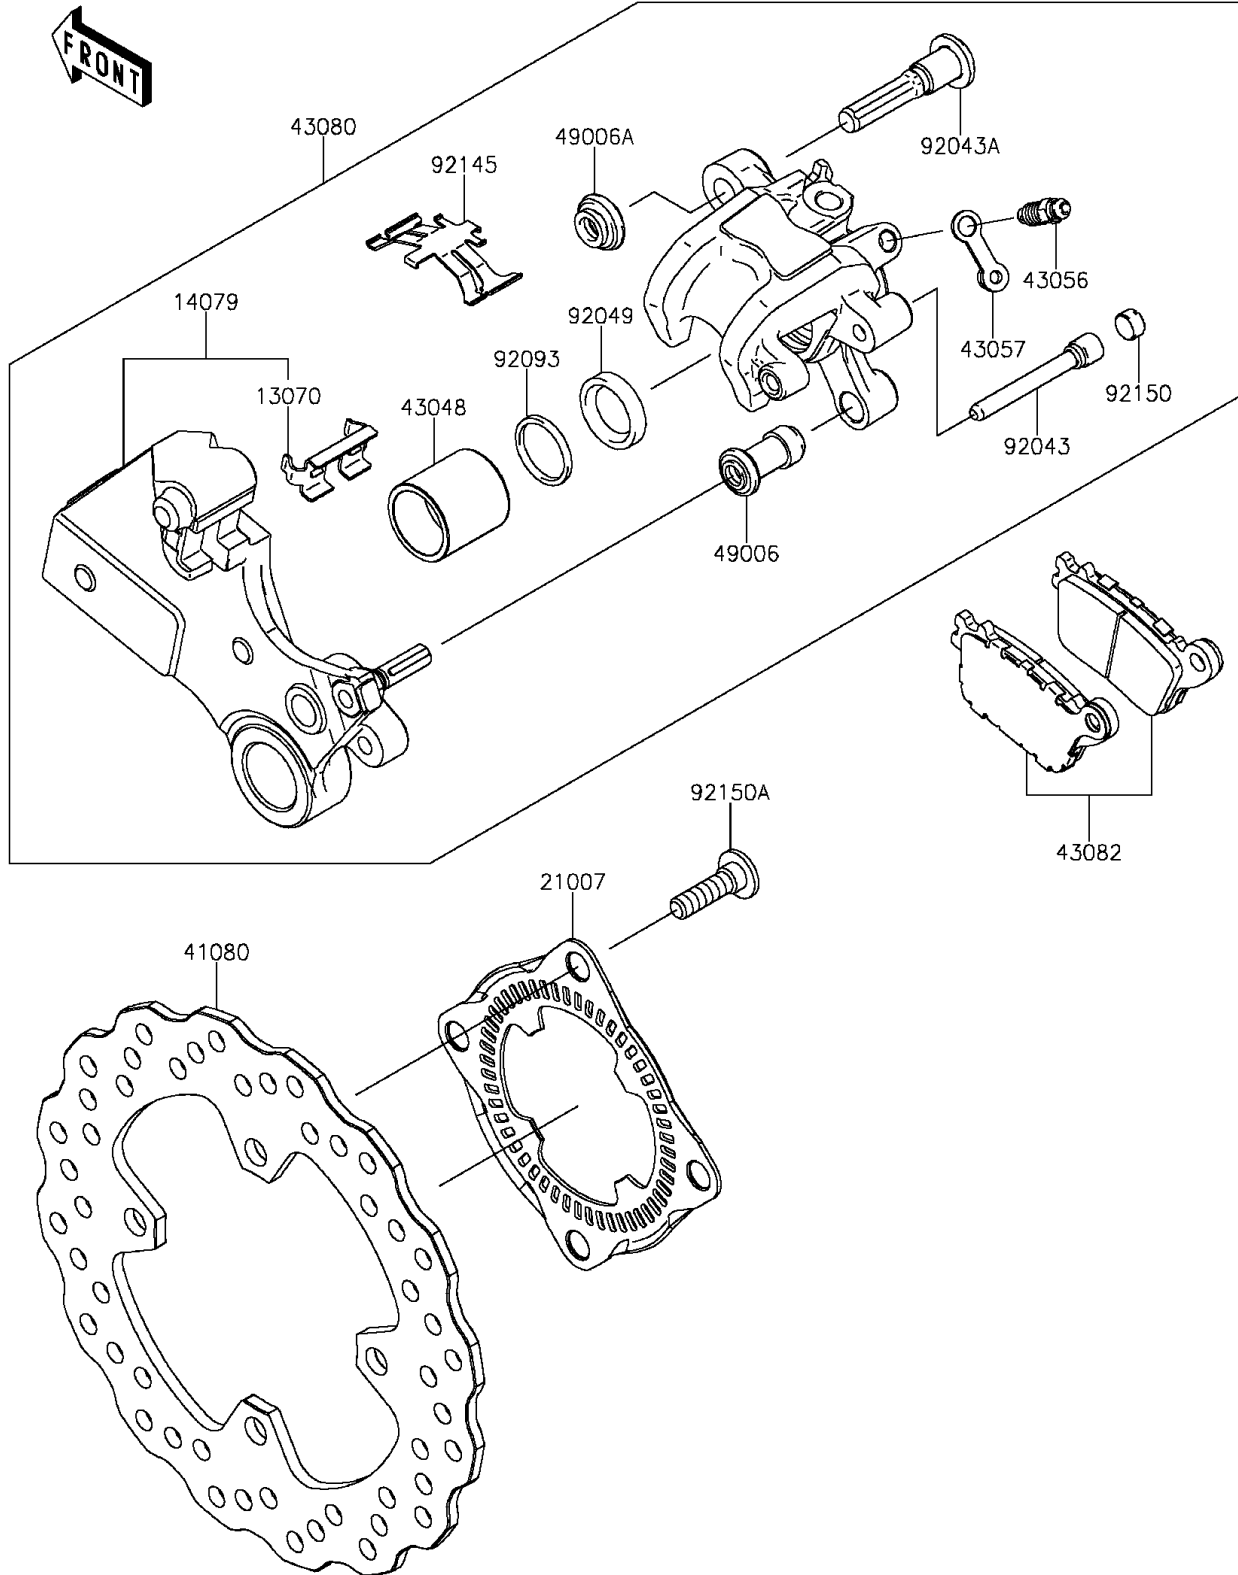

2015 Ninja® ZX™-10R ABS

PARTS DIAGRAM

Rear Brake

F2294

2015 Ninja® ZX™-10R ABS

PARTS LIST

Rear Brake

ITEM NAME

PART NUMBER

QUANTITY
