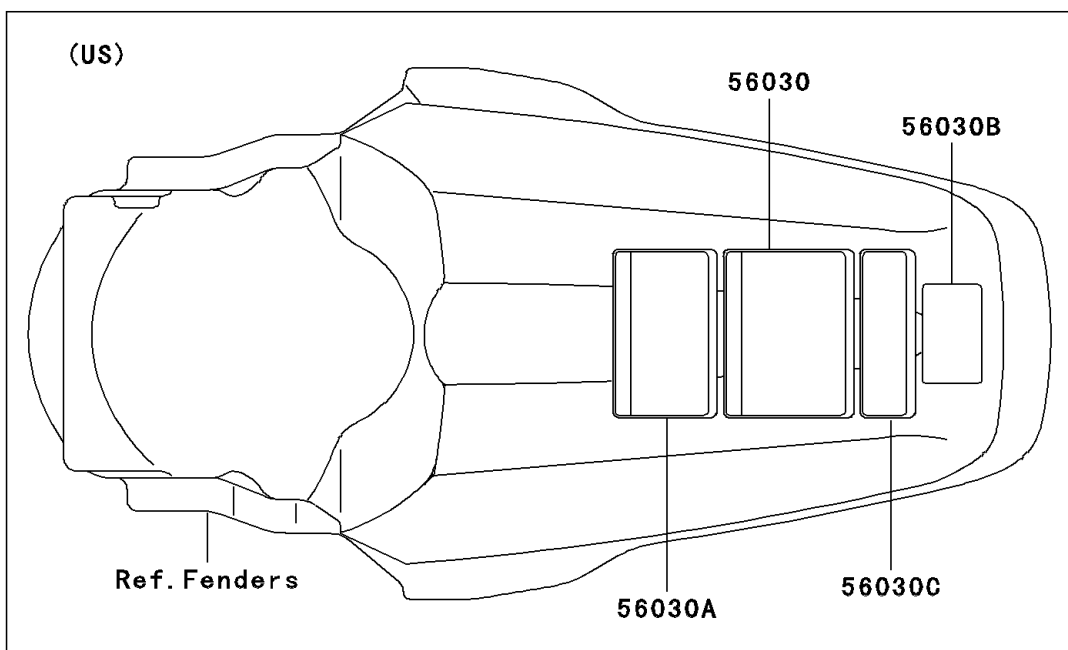

2003 KX85

PARTS DIAGRAM

Labels

F2860

2003 KX85

PARTS LIST

Labels

Kawasaki

Let the Good Times Roll®

ITEM NAME

PART NUMBER

QUANTITY
