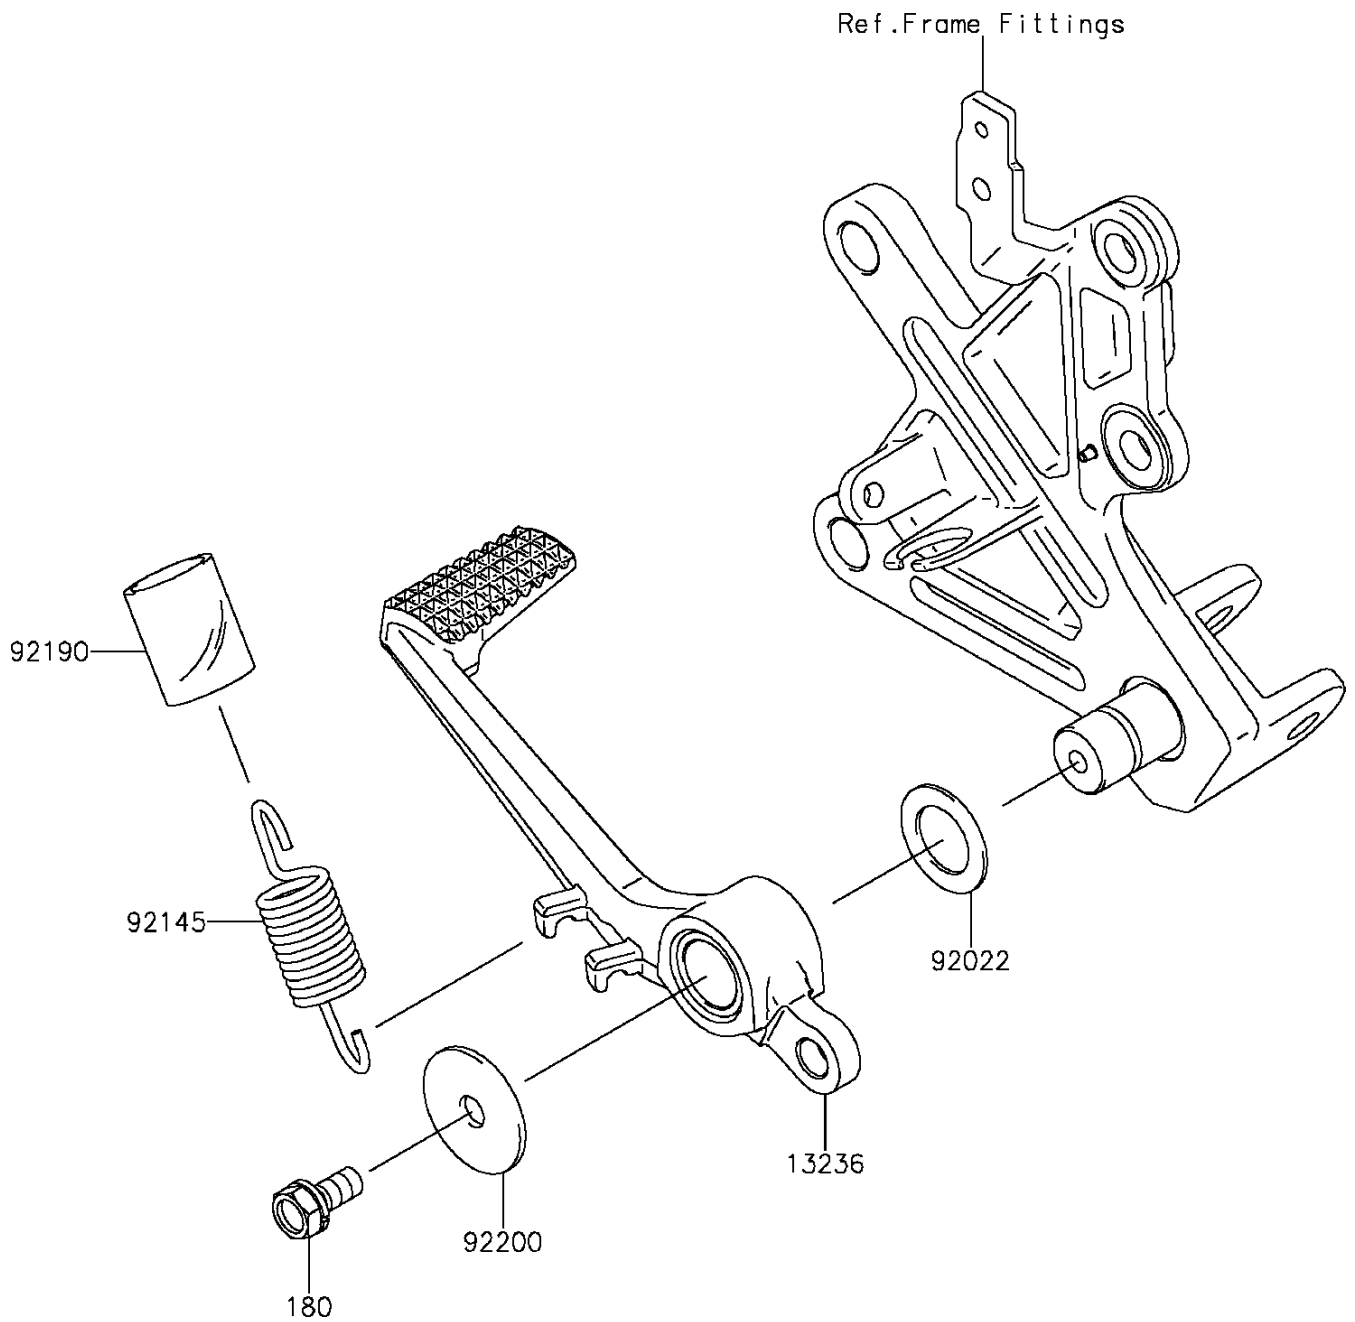

2015 Ninja® ZX™-10R ABS

PARTS DIAGRAM

Brake Pedal/Torque Link

F2260

2015 Ninja® ZX™-10R ABS

PARTS LIST

Brake Pedal/Torque Link

ITEM NAME

PART NUMBER

QUANTITY
