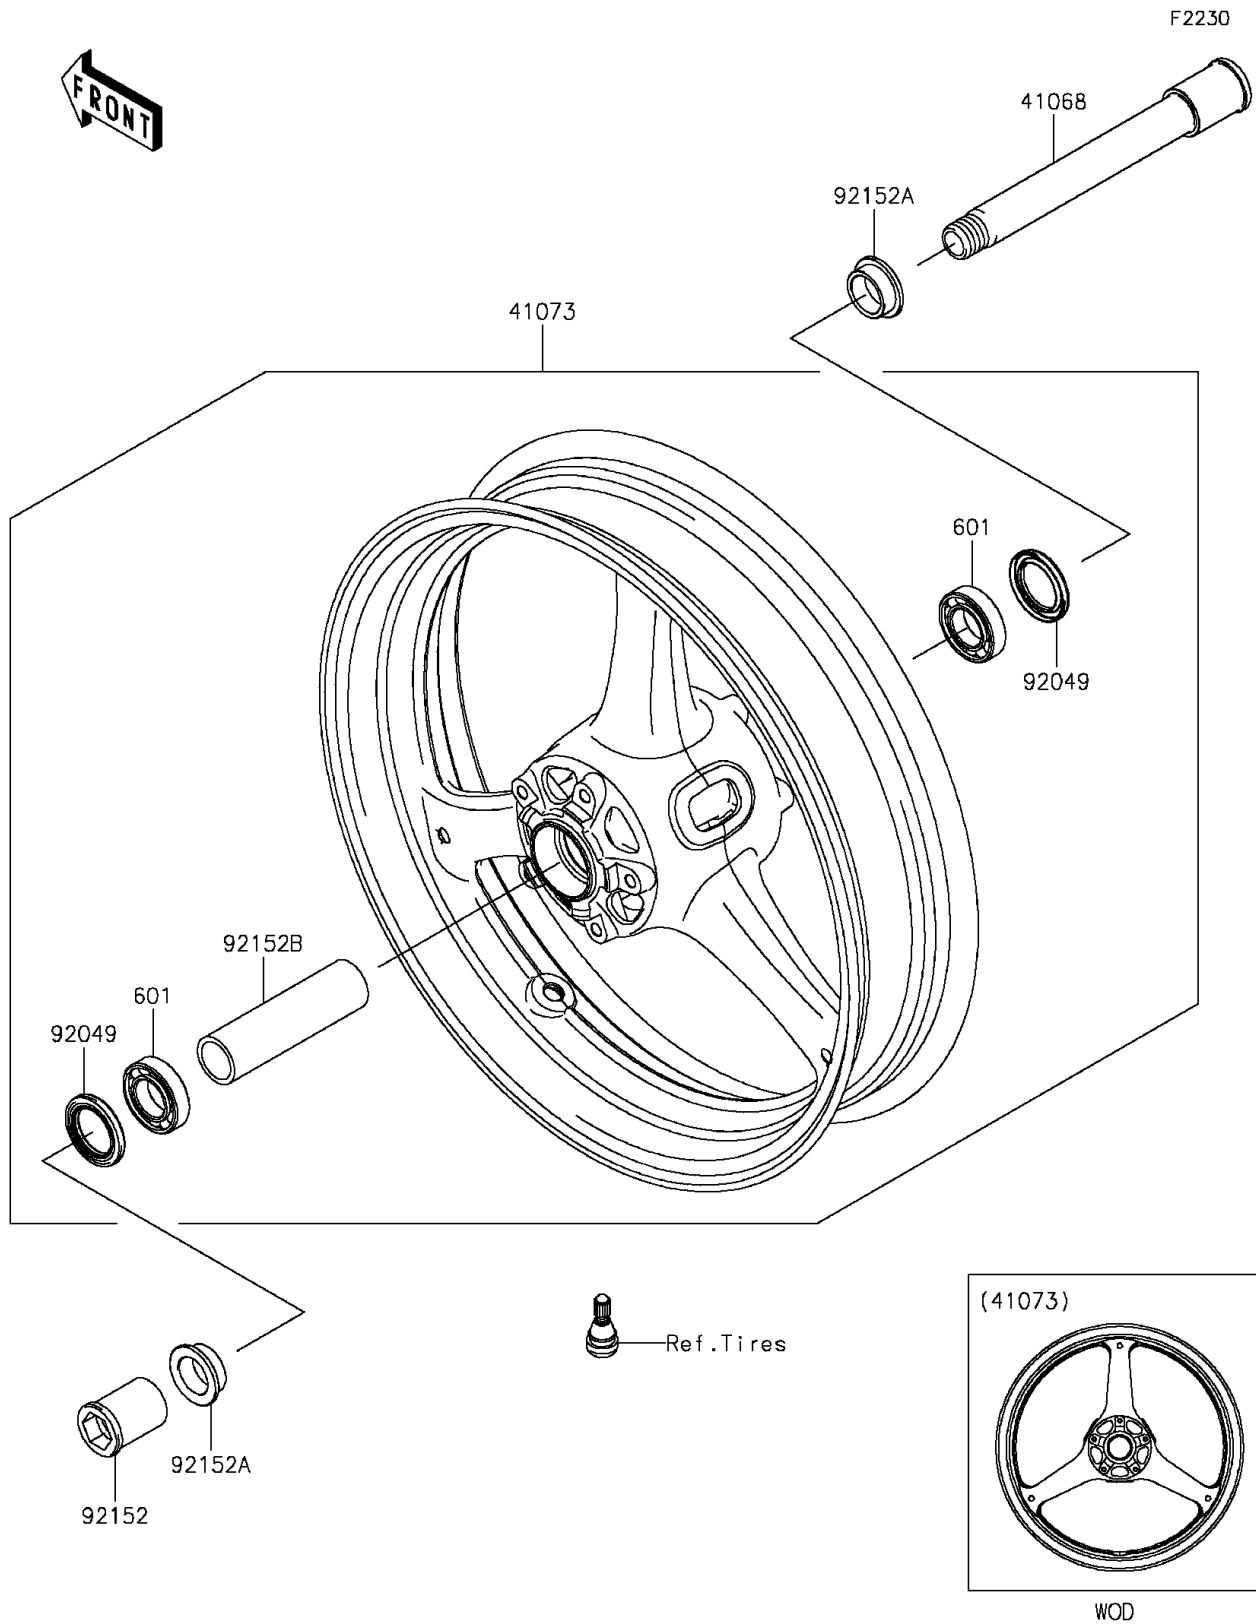

2015 Ninja® ZX™-10R ABS

PARTS DIAGRAM

Front Wheel

2015 Ninja[®] ZX[™]-10R ABS

PARTS LIST

Front Wheel

ITEM NAME	PART NUMBER	QUANTITY
AXLE,FR (Ref # 41068)	41068-0049	1
WHEEL-ASSY,FR,G.BLACK (Ref # 41073)	41073-0180-18F	1
SEAL-OIL,BJN-C2 32X47X5 (Ref # 92049)	92049-0050	2
COLLAR,FR AXLE,LH,L=44.5 (Ref # 92152)	92152-0240	1
COLLAR,25X32X13 (Ref # 92152A)	92152-0289	2
COLLAR,FR HUB,L=115 (Ref # 92152B)	92152-0616	1
BEARING-BALL,#6005UU (Ref # 601)	601B6005UU	2