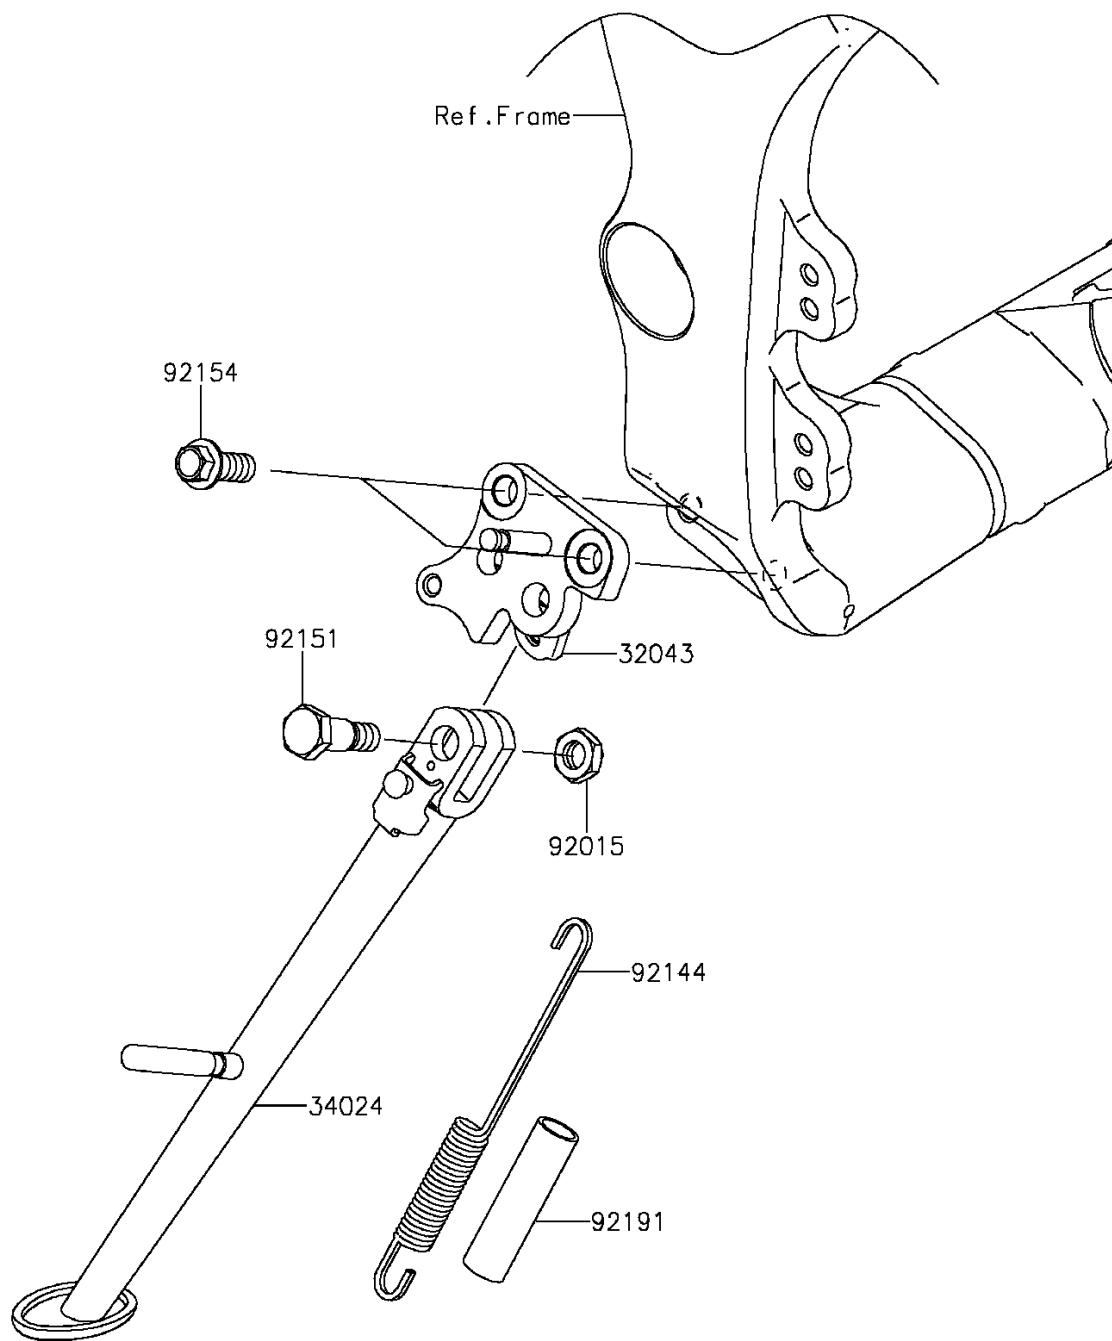

2015 Ninja® ZX™-10R ABS

PARTS DIAGRAM

Stand(s)

F2190

2015 Ninja® ZX™-10R ABS

PARTS LIST

Stand(s)

Kawasaki
Let the Good Times Roll®

ITEM NAME

PART NUMBER

QUANTITY
