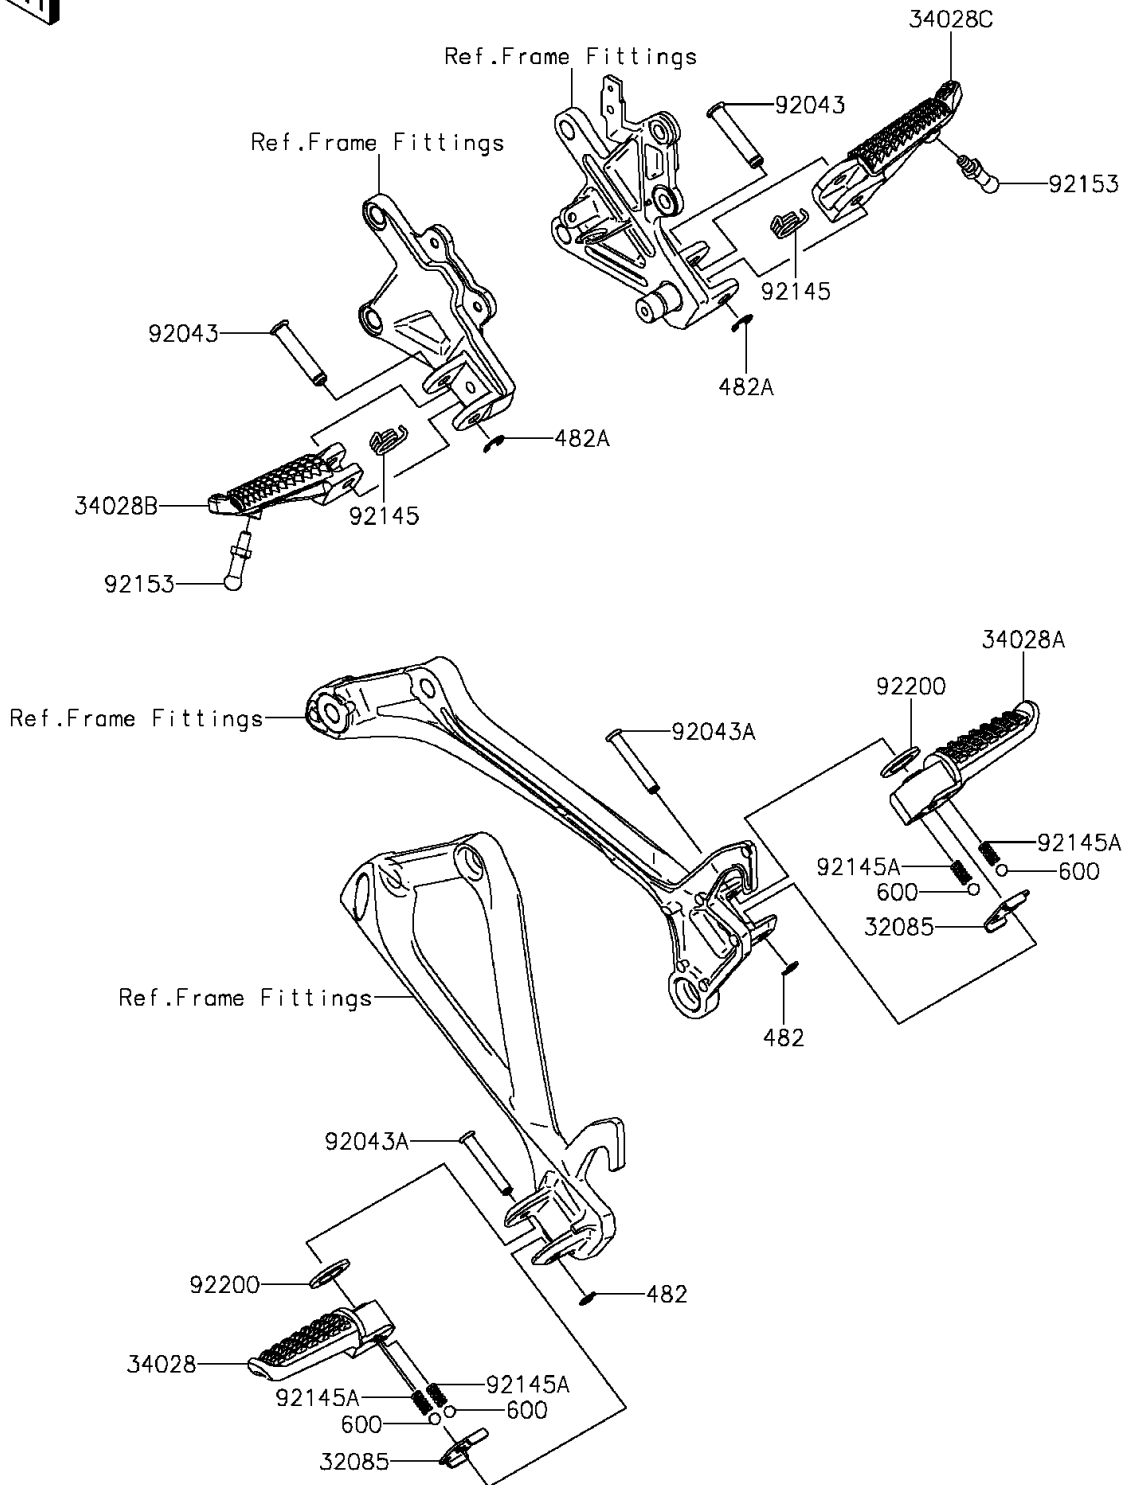

2015 Ninja® ZX™-10R ABS

PARTS DIAGRAM

Footrests

F2160

2015 Ninja® ZX™-10R ABS

PARTS LIST

Footrests

ITEM NAME

PART NUMBER

QUANTITY
