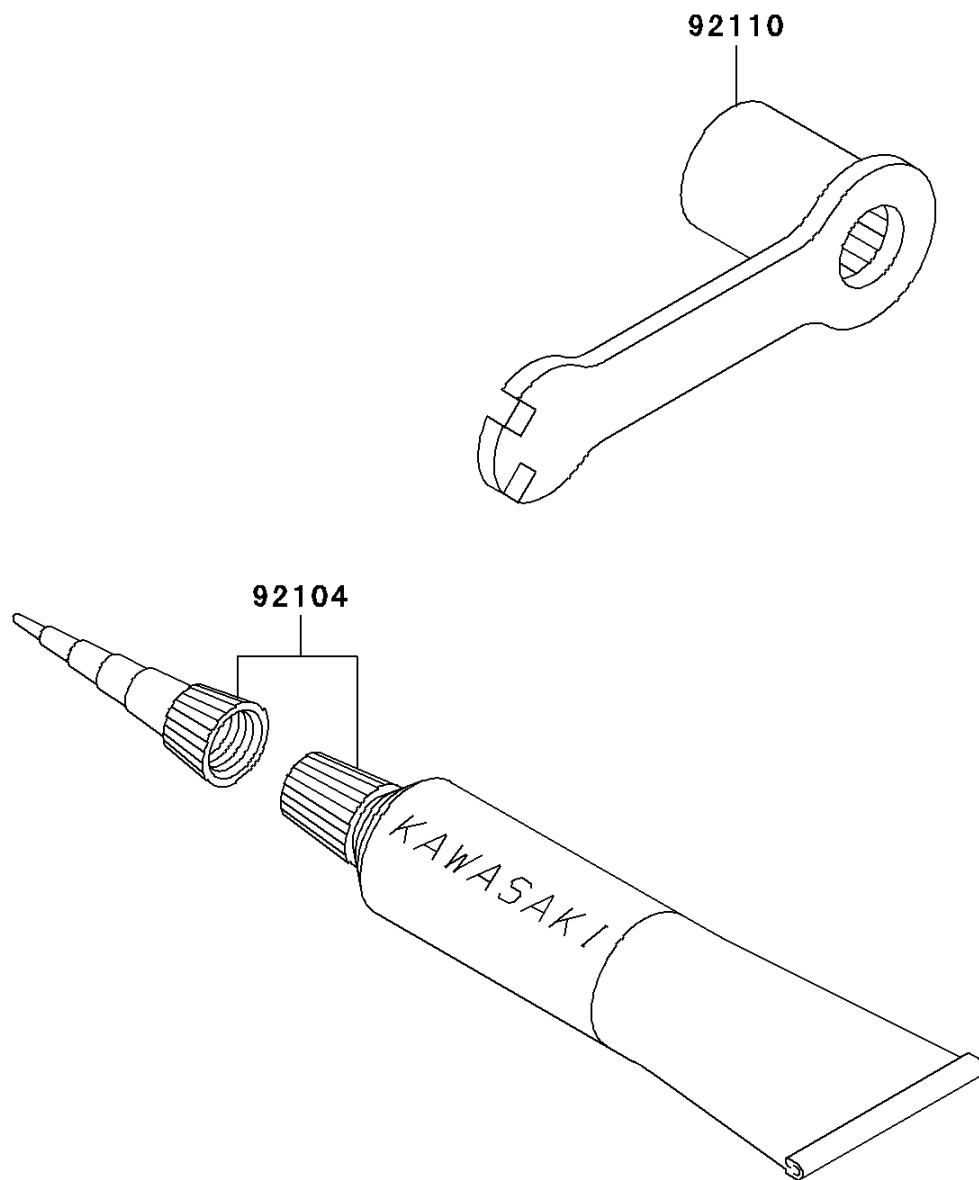

2004 KX85

PARTS DIAGRAM

Owner's Tools

F2810

2004 KX85

PARTS LIST

Owner's Tools

Kawasaki

Let the Good Times Roll®

ITEM NAME

PART NUMBER

QUANTITY
