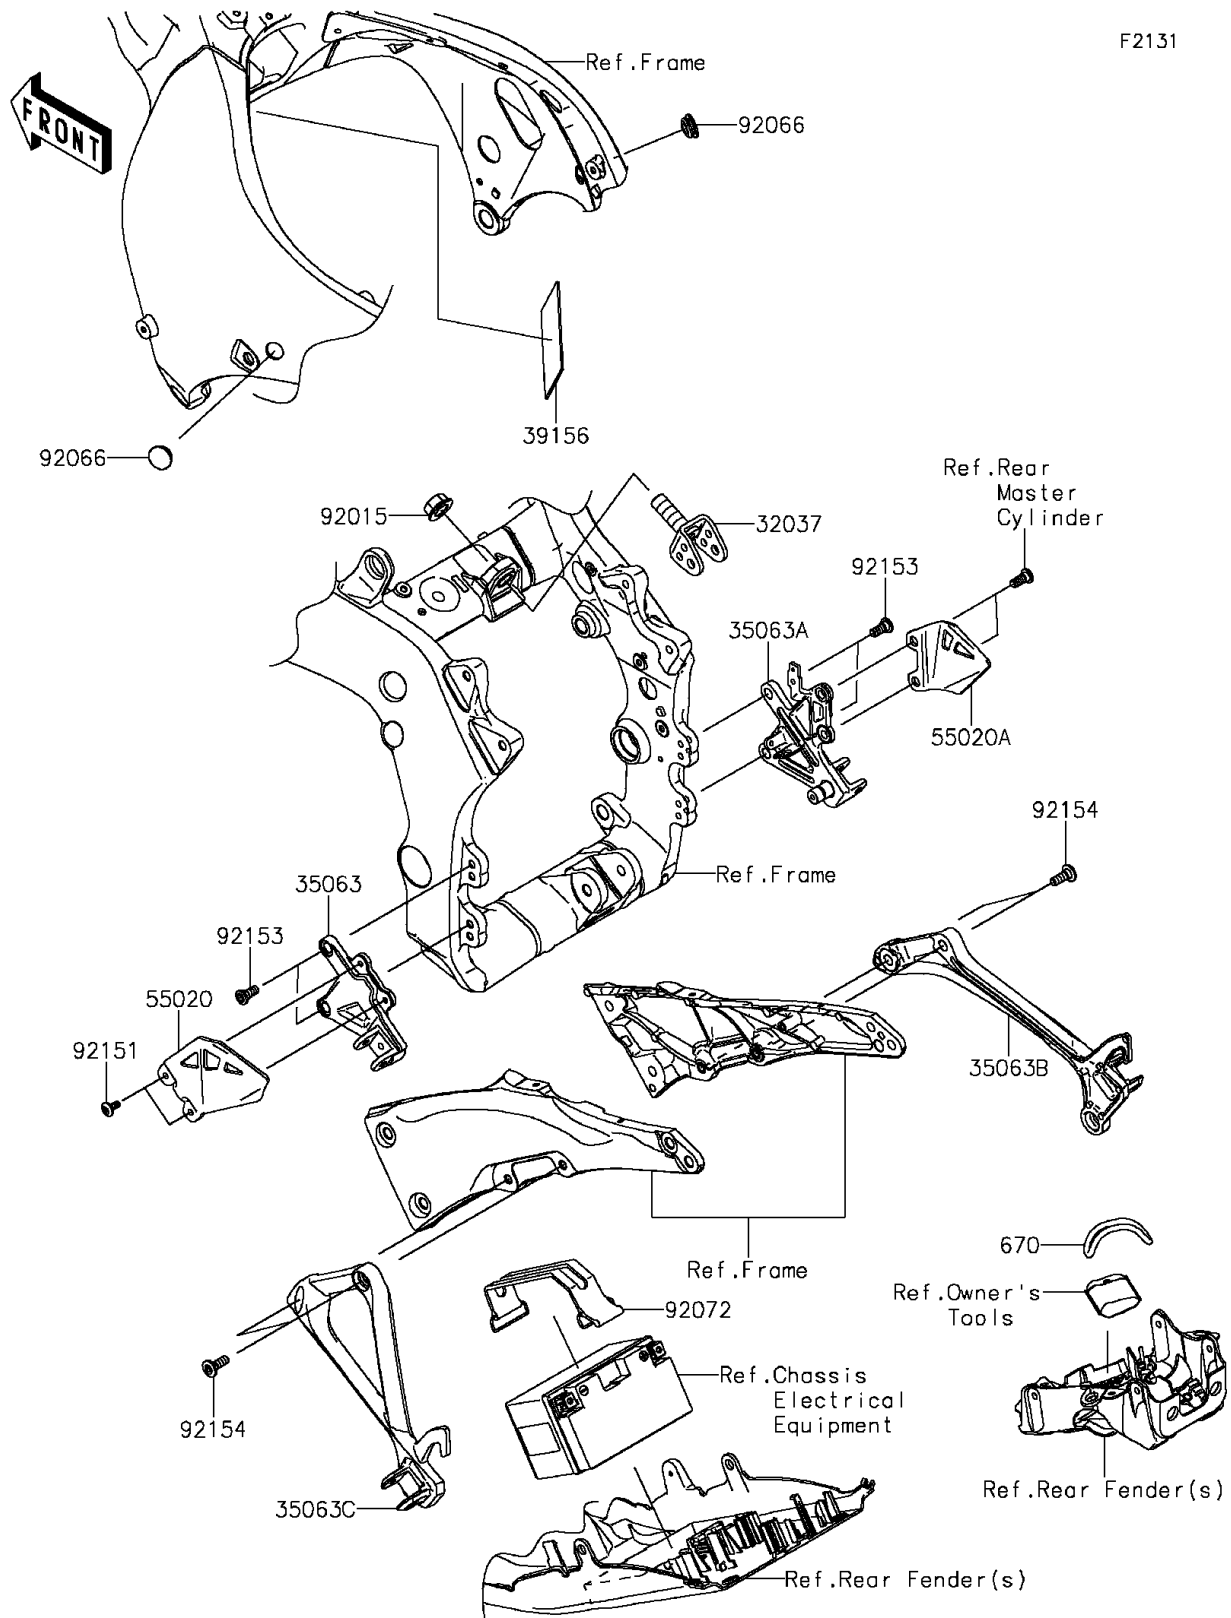

2015 Ninja® ZX™-10R ABS

PARTS DIAGRAM

Frame Fittings

F2131

2015 Ninja® ZX™-10R ABS

PARTS LIST Frame Fittings

ITEM NAME	PART NUMBER	QUANTITY
-----------	-------------	----------
