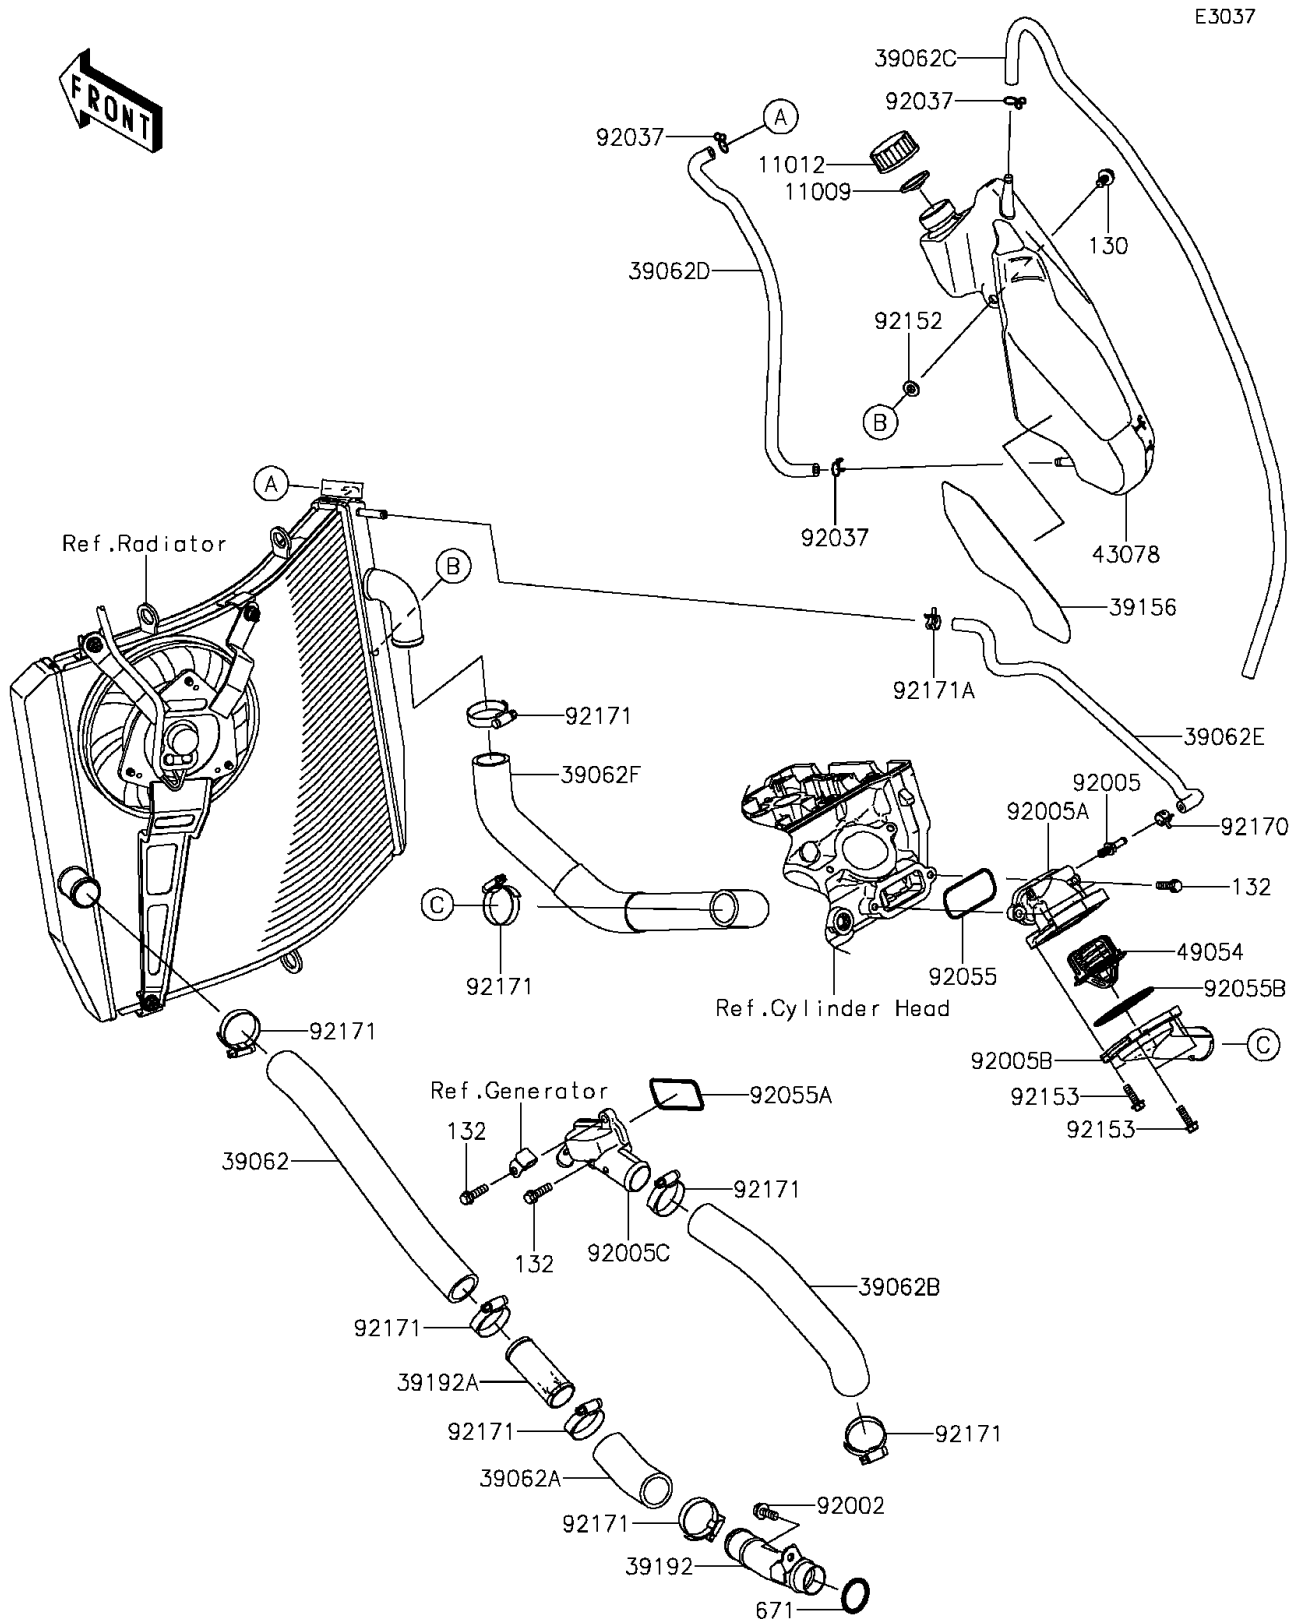

2015 Ninja® ZX™-10R ABS

PARTS DIAGRAM

Water Pipe

2015 Ninja® ZX™-10R ABS

PARTS LIST

Water Pipe

ITEM NAME

PART NUMBER

QUANTITY
