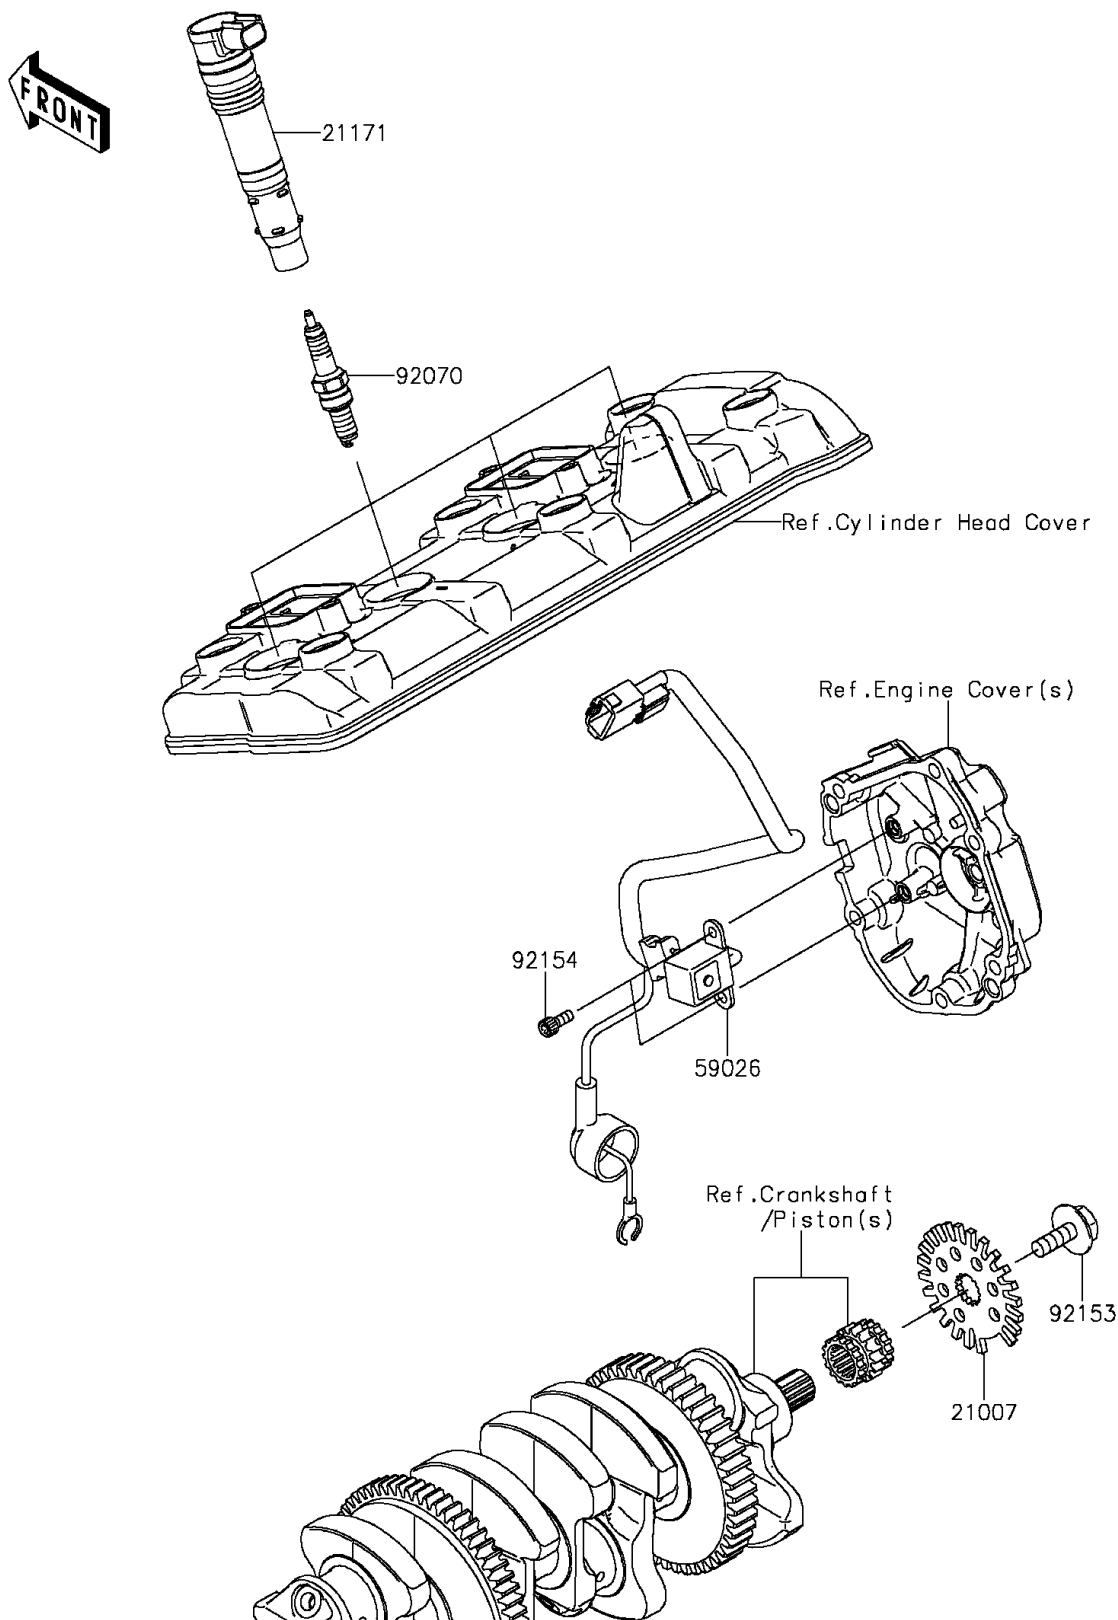

2015 Ninja[®] ZX[™]-10R ABS

PARTS DIAGRAM

Ignition System

E1830

2015 Ninja® ZX™-10R ABS

PARTS LIST

Ignition System

ITEM NAME

PART NUMBER

QUANTITY
