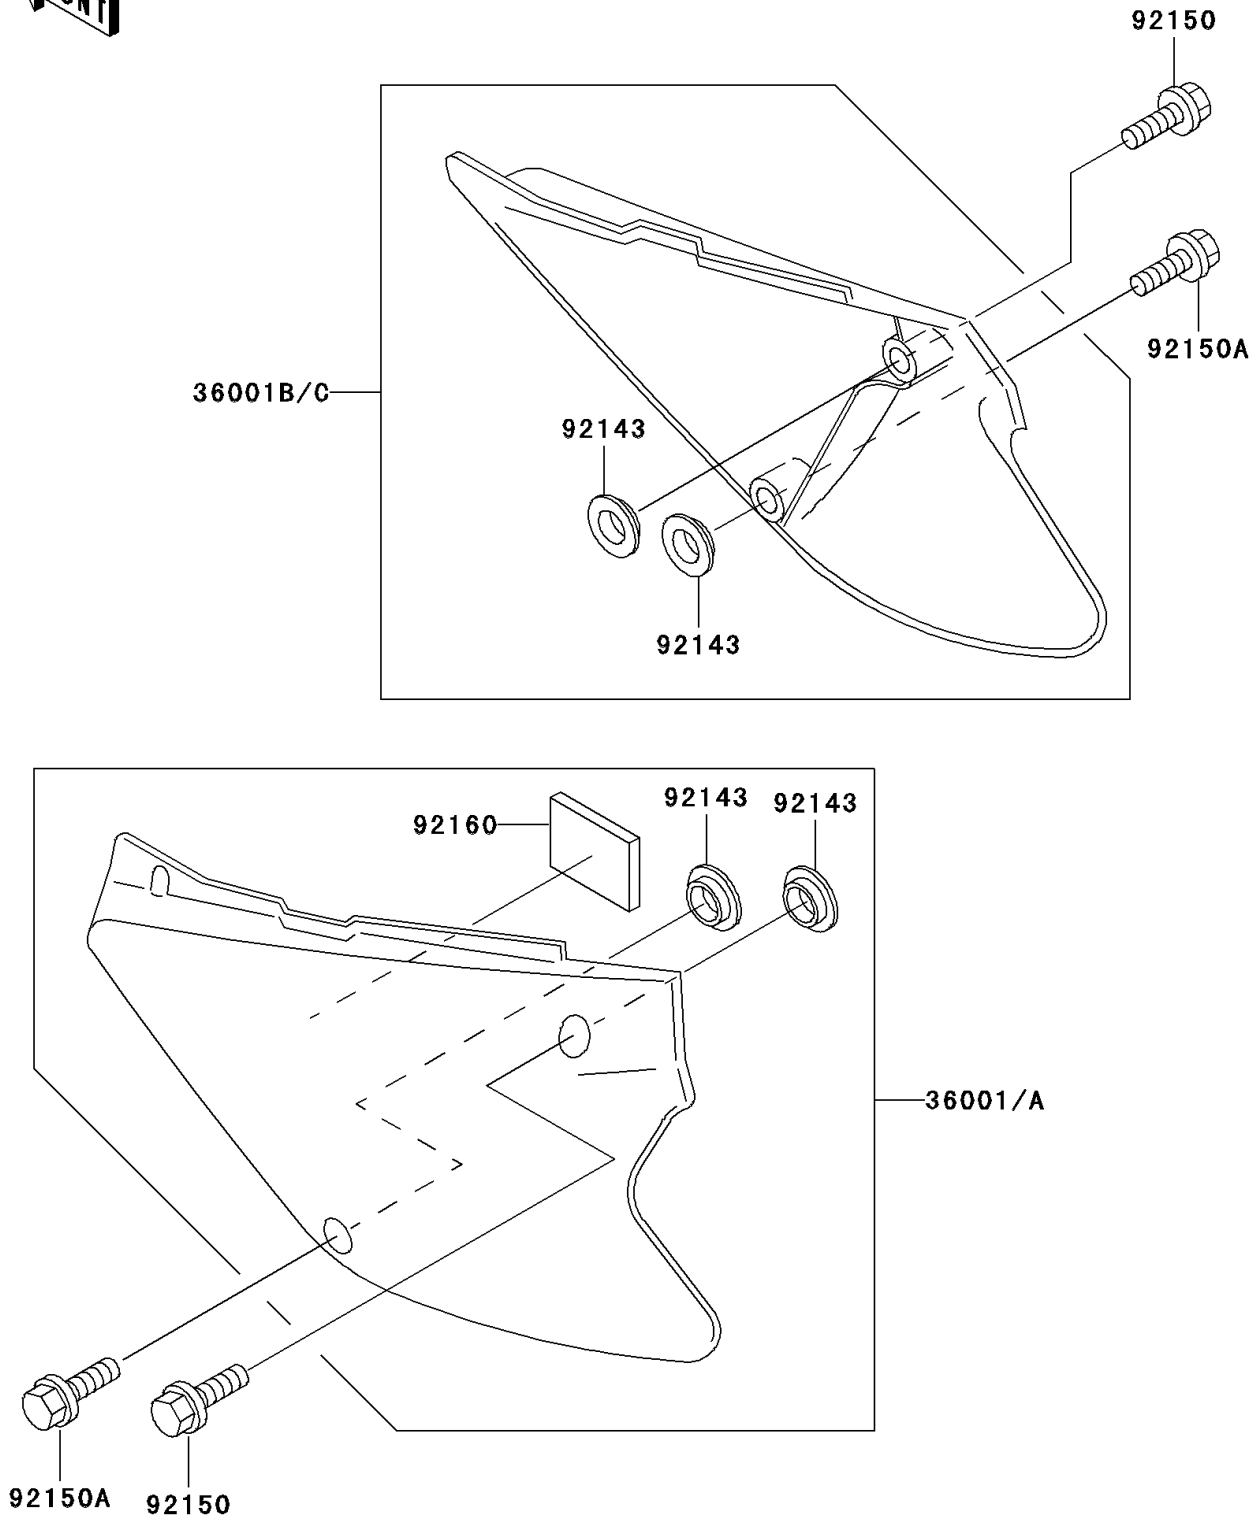

2003 KX85

PARTS DIAGRAM

Side Covers

F2611

2003 KX85

PARTS LIST

Side Covers

ITEM NAME	PART NUMBER	QUANTITY
COVER-SIDE,LH,S.WHITE (Ref # 36001)	36001-1584-266	1
COVER-SIDE,RH,S.WHITE (Ref # 36001B)	36001-1585-266	1
COLLAR (Ref # 92143)	92143-1196	4
BOLT,6X20 (Ref # 92150)	92150-1339	2
BOLT,6X14 (Ref # 92150A)	92150-1340	2
DAMPER (Ref # 92160)	92160-1899	1