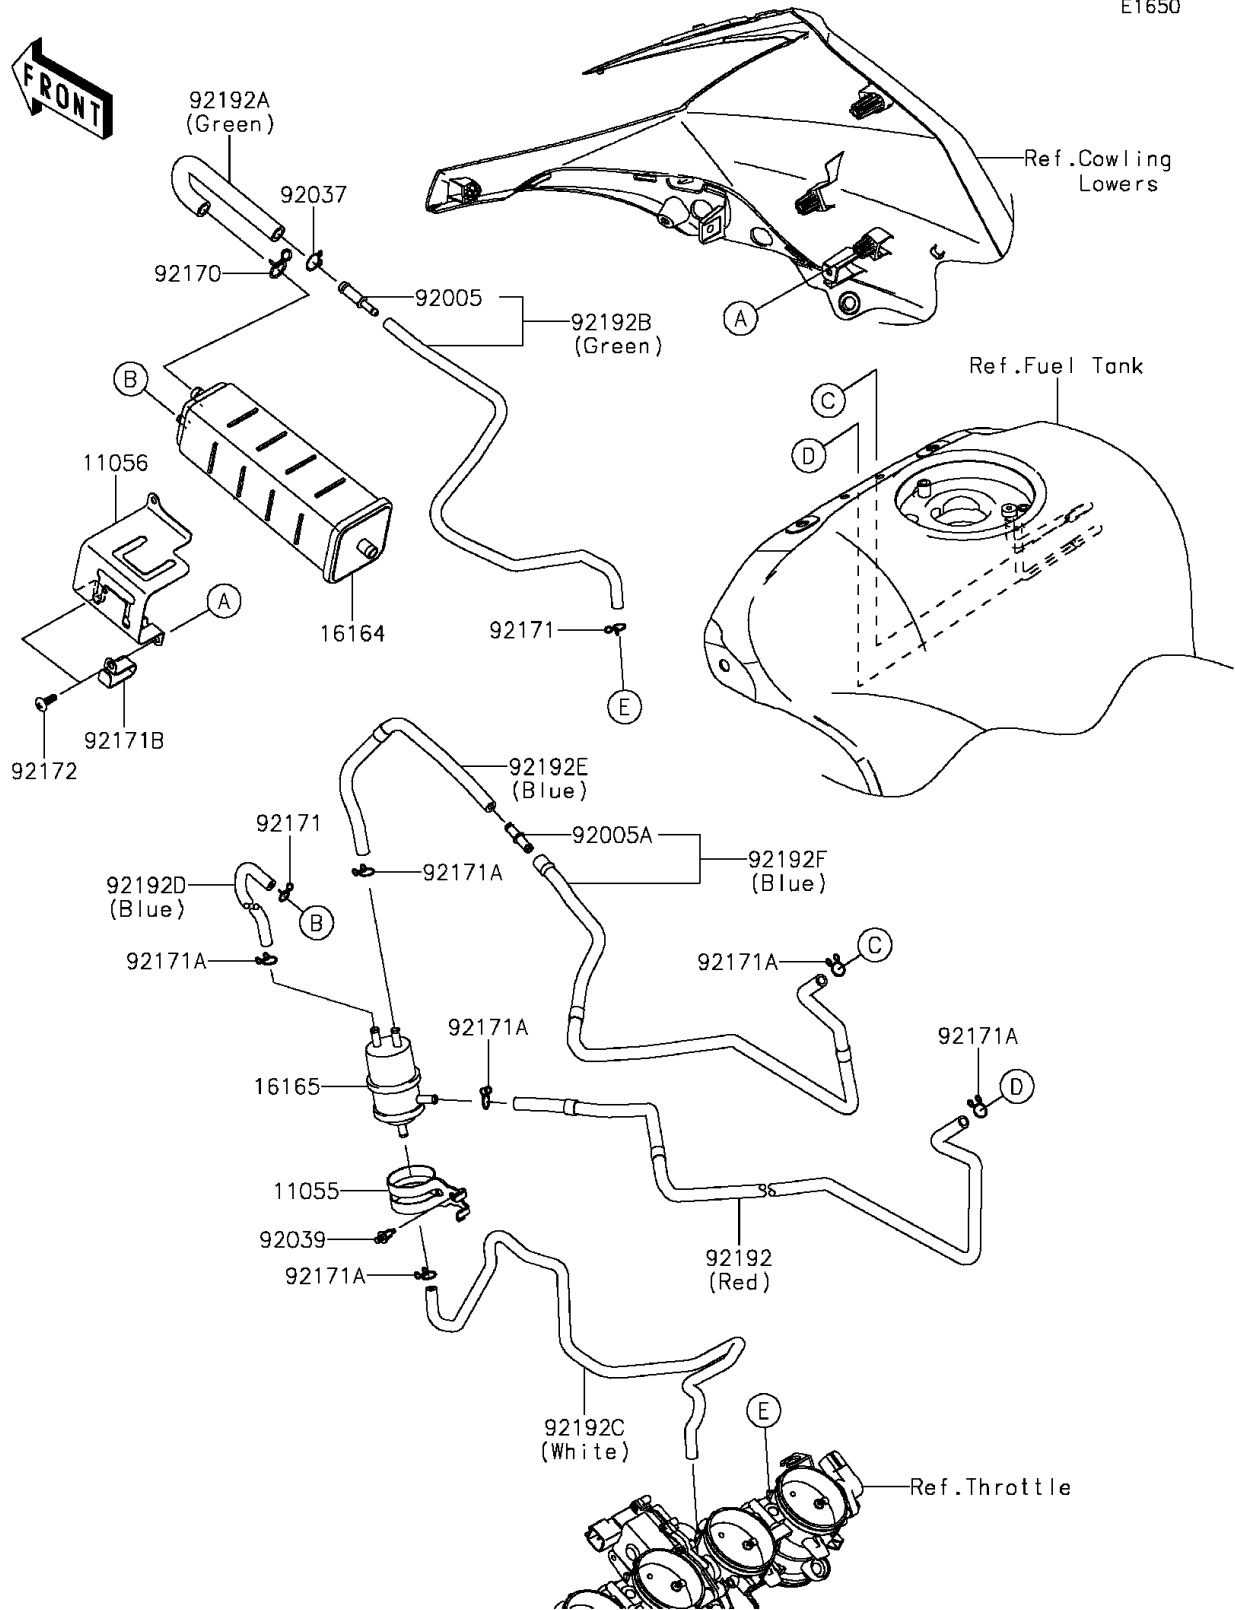

2015 Ninja® ZX™-10R ABS 30th Anniversary Edition

PARTS DIAGRAM

Fuel Evaporative System(CA)

E1650

2015 Ninja® ZX™-10R ABS 30th Anniversary Edition

Kawasaki
Let the Good Times Roll®

PARTS LIST

Fuel Evaporative System(CA)

ITEM NAME	PART NUMBER	QUANTITY
BRACKET,SEPARATOR (Ref # 11055)	11055-1173	1
BRACKET,CANISTER (Ref # 11056)	11056-0194	1
CANISTER (Ref # 16164)	16164-0009	1
SEPARATOR (Ref # 16165)	16165-1001	1
FITTING (Ref # 92005)	92005-0032	1
FITTING (Ref # 92005A)	92005-0721	1
CLAMP,12.5MM (Ref # 92037)	92037-1271	1
RIVET (Ref # 92039)	92039-0068	1
CLAMP (Ref # 92170)	92170-1695	1
CLAMP (Ref # 92171)	92171-0576	2
CLAMP (Ref # 92171A)	92171-0718	6
CLAMP (Ref # 92171B)	92171-0911	1
SCREW,TAPPING,5X16 (Ref # 92172)	92172-0238	2
TUBE,5X10X940,RED (Ref # 92192)	92192-0895	1
TUBE,FITTING-CANISTER,GREEN (Ref # 92192A)	92192-0896	1
TUBE,FITTING-THROBO,GREEN (Ref # 92192B)	92192-0897	1
TUBE,SEPARATOR-THROBO,WHITE (Ref # 92192C)	92192-0898	1
TUBE,CANISTER-SEPARATOR,BLUE (Ref # 92192D)	92192-0989	1
TUBE,5X10X720,BLUE (Ref # 92192E)	92192-0990	1
TUBE,TANK-SEPARATOR,BLUE (Ref # 92192F)	92192-0991	1