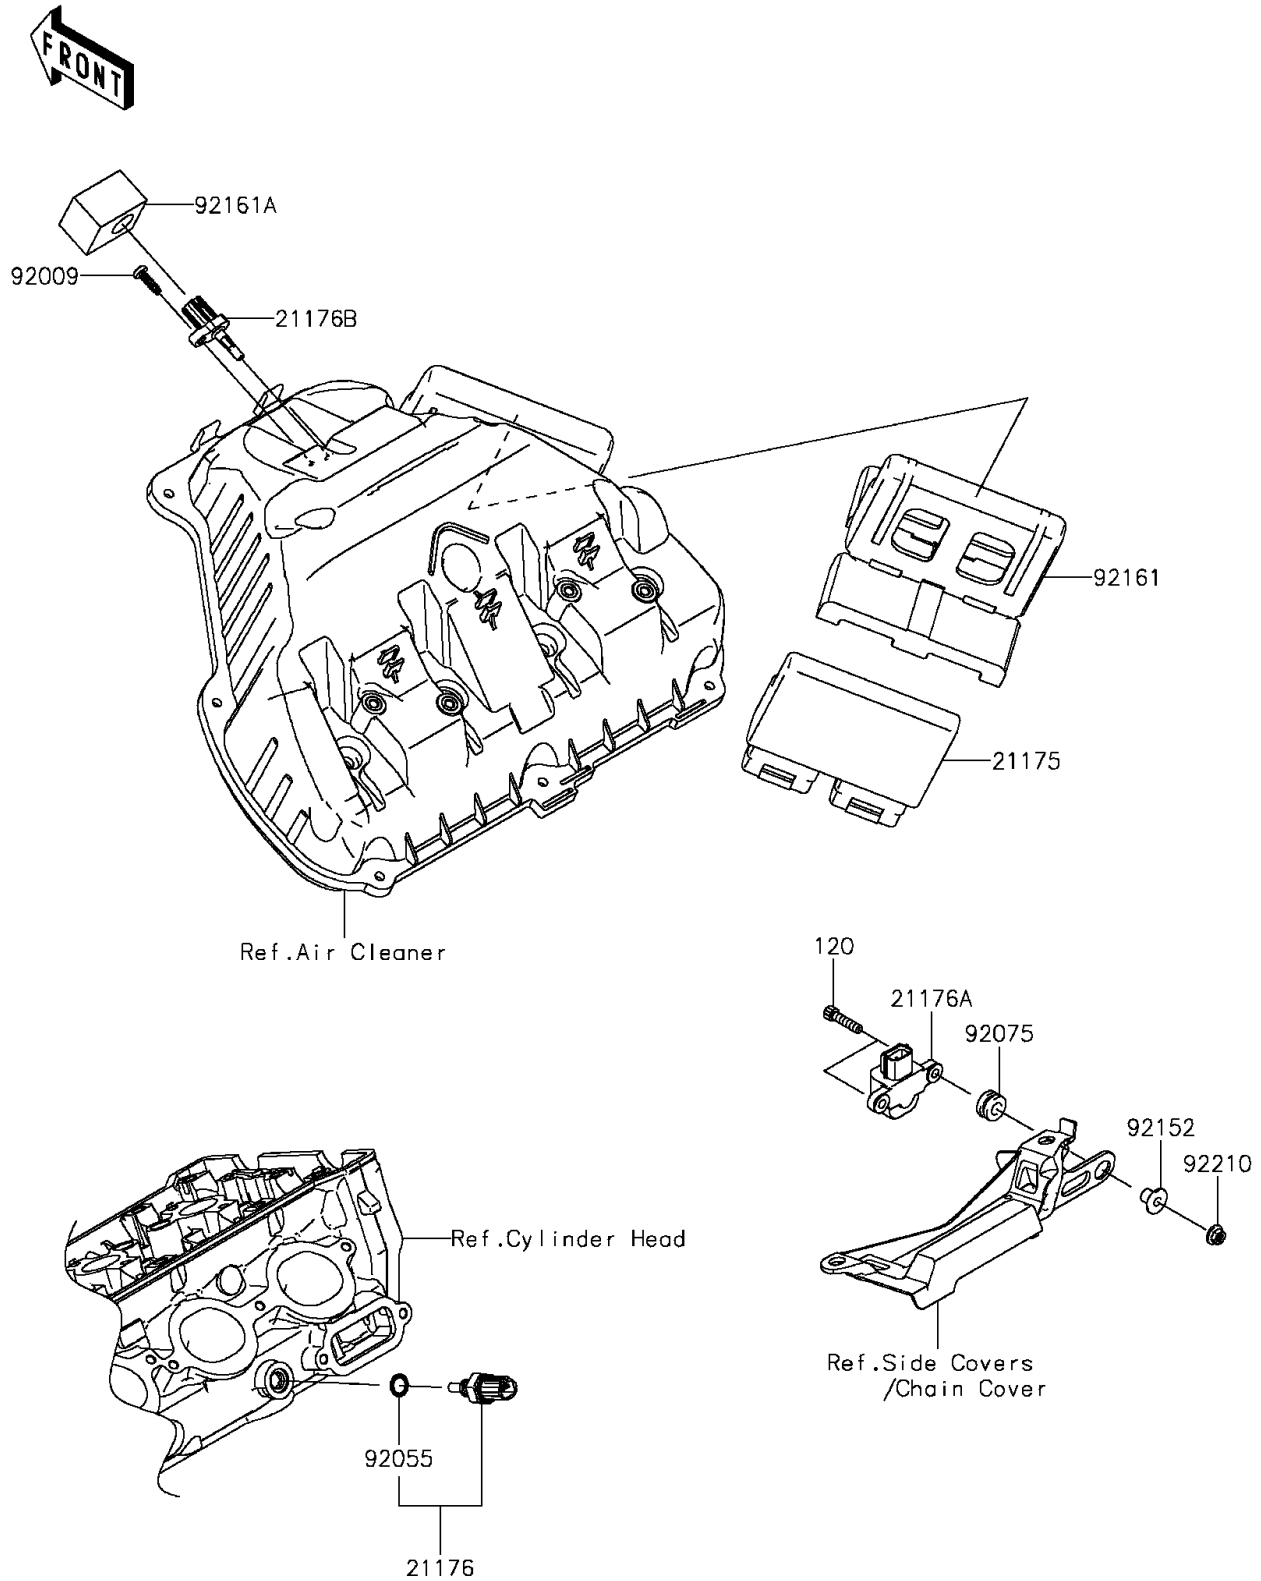

2015 Ninja® ZX™-10R ABS

PARTS DIAGRAM

Fuel Injection

E1530