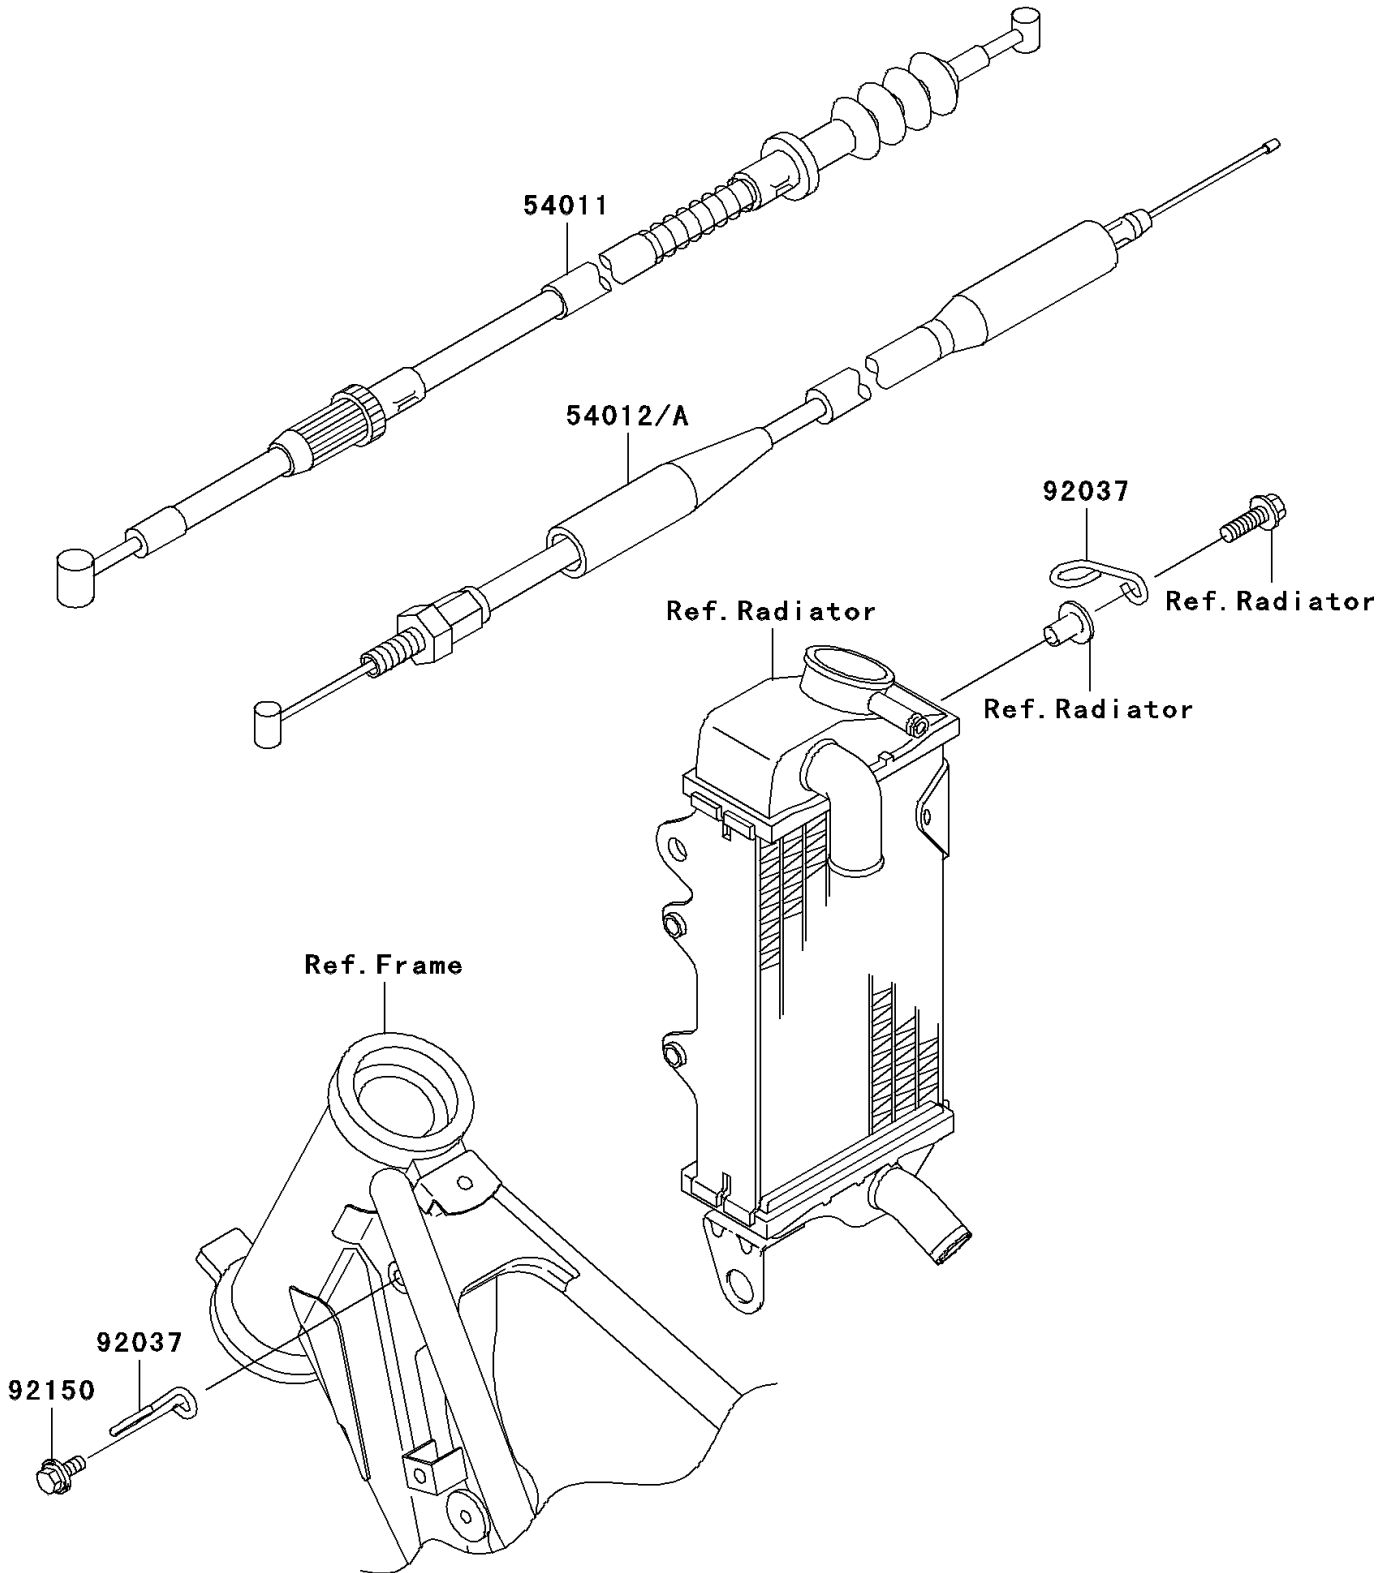

2004 KX85

PARTS DIAGRAM

Cables

F2540

2004 KX85

PARTS LIST

Cables

Kawasaki

Let the Good Times Roll®

ITEM NAME

PART NUMBER

QUANTITY
