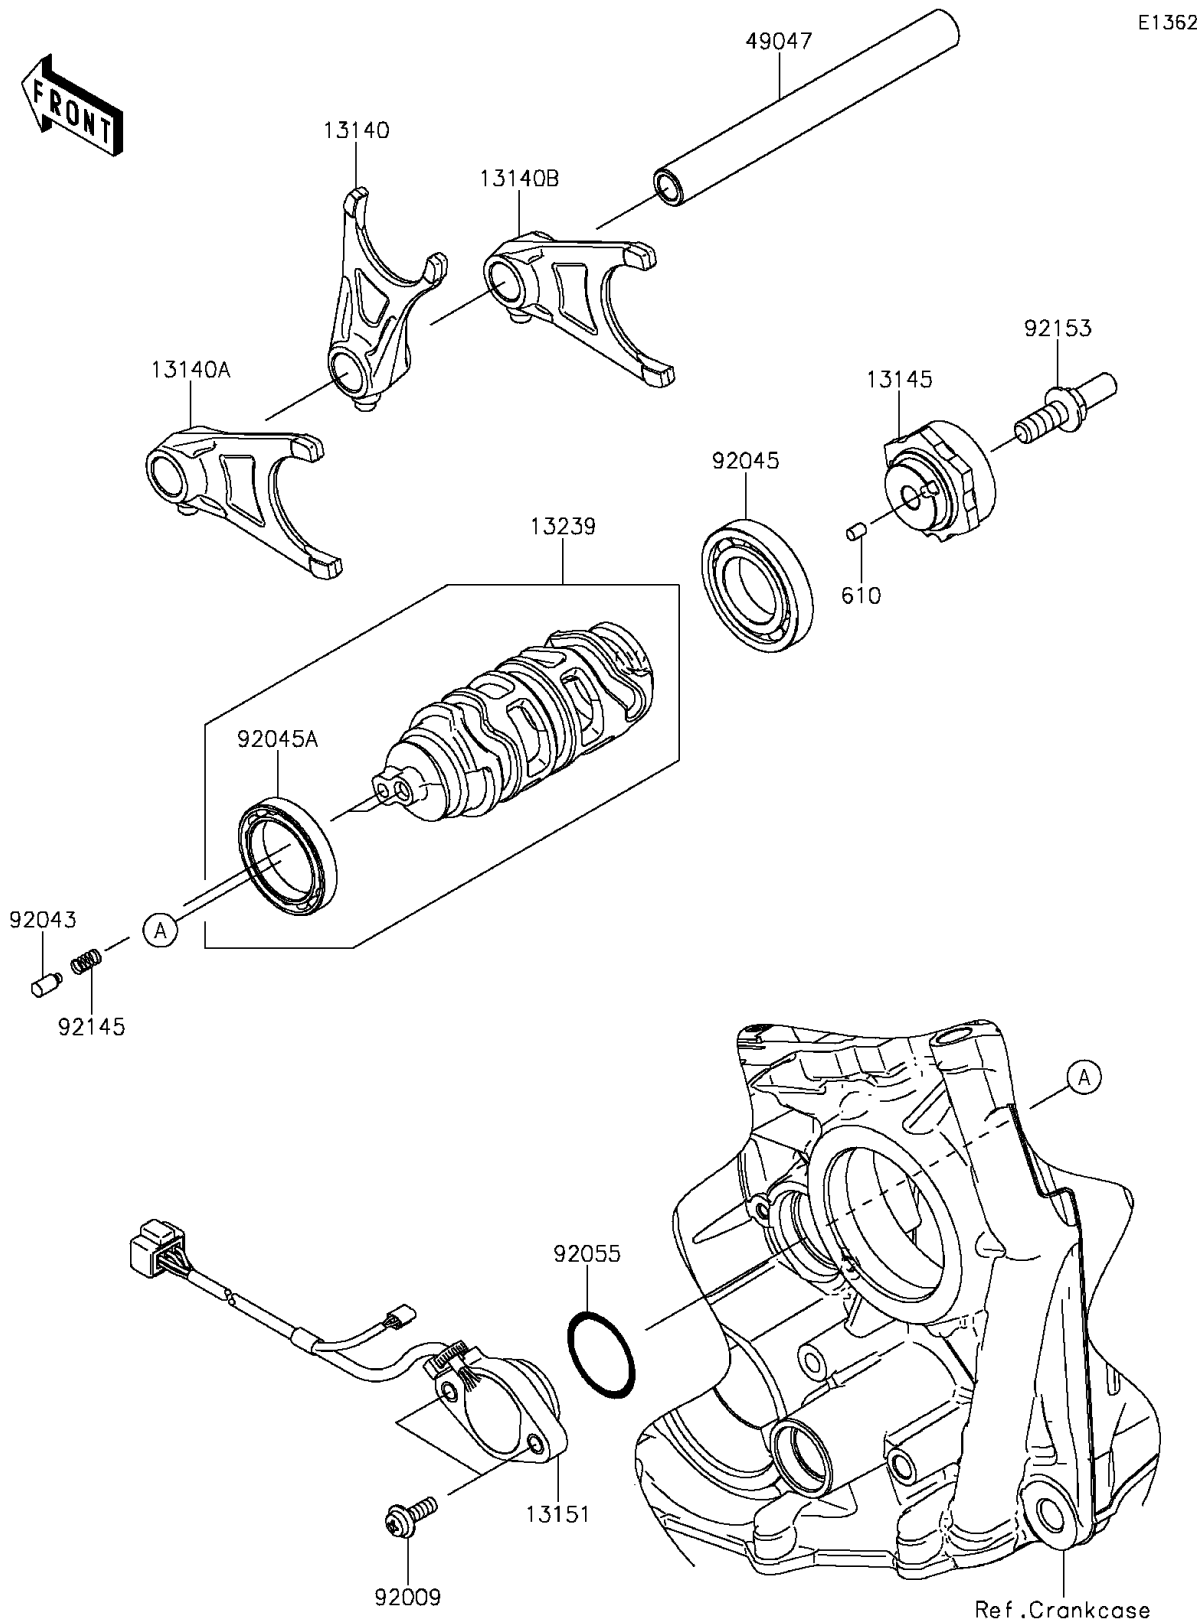

2015 Ninja® ZX™-10R ABS

PARTS DIAGRAM

Gear Change Drum/Shift Fork(s)

2015 Ninja® ZX™-10R ABS

PARTS LIST

Gear Change Drum/Shift Fork(s)

ITEM NAME	PART NUMBER	QUANTITY
-----------	-------------	----------
