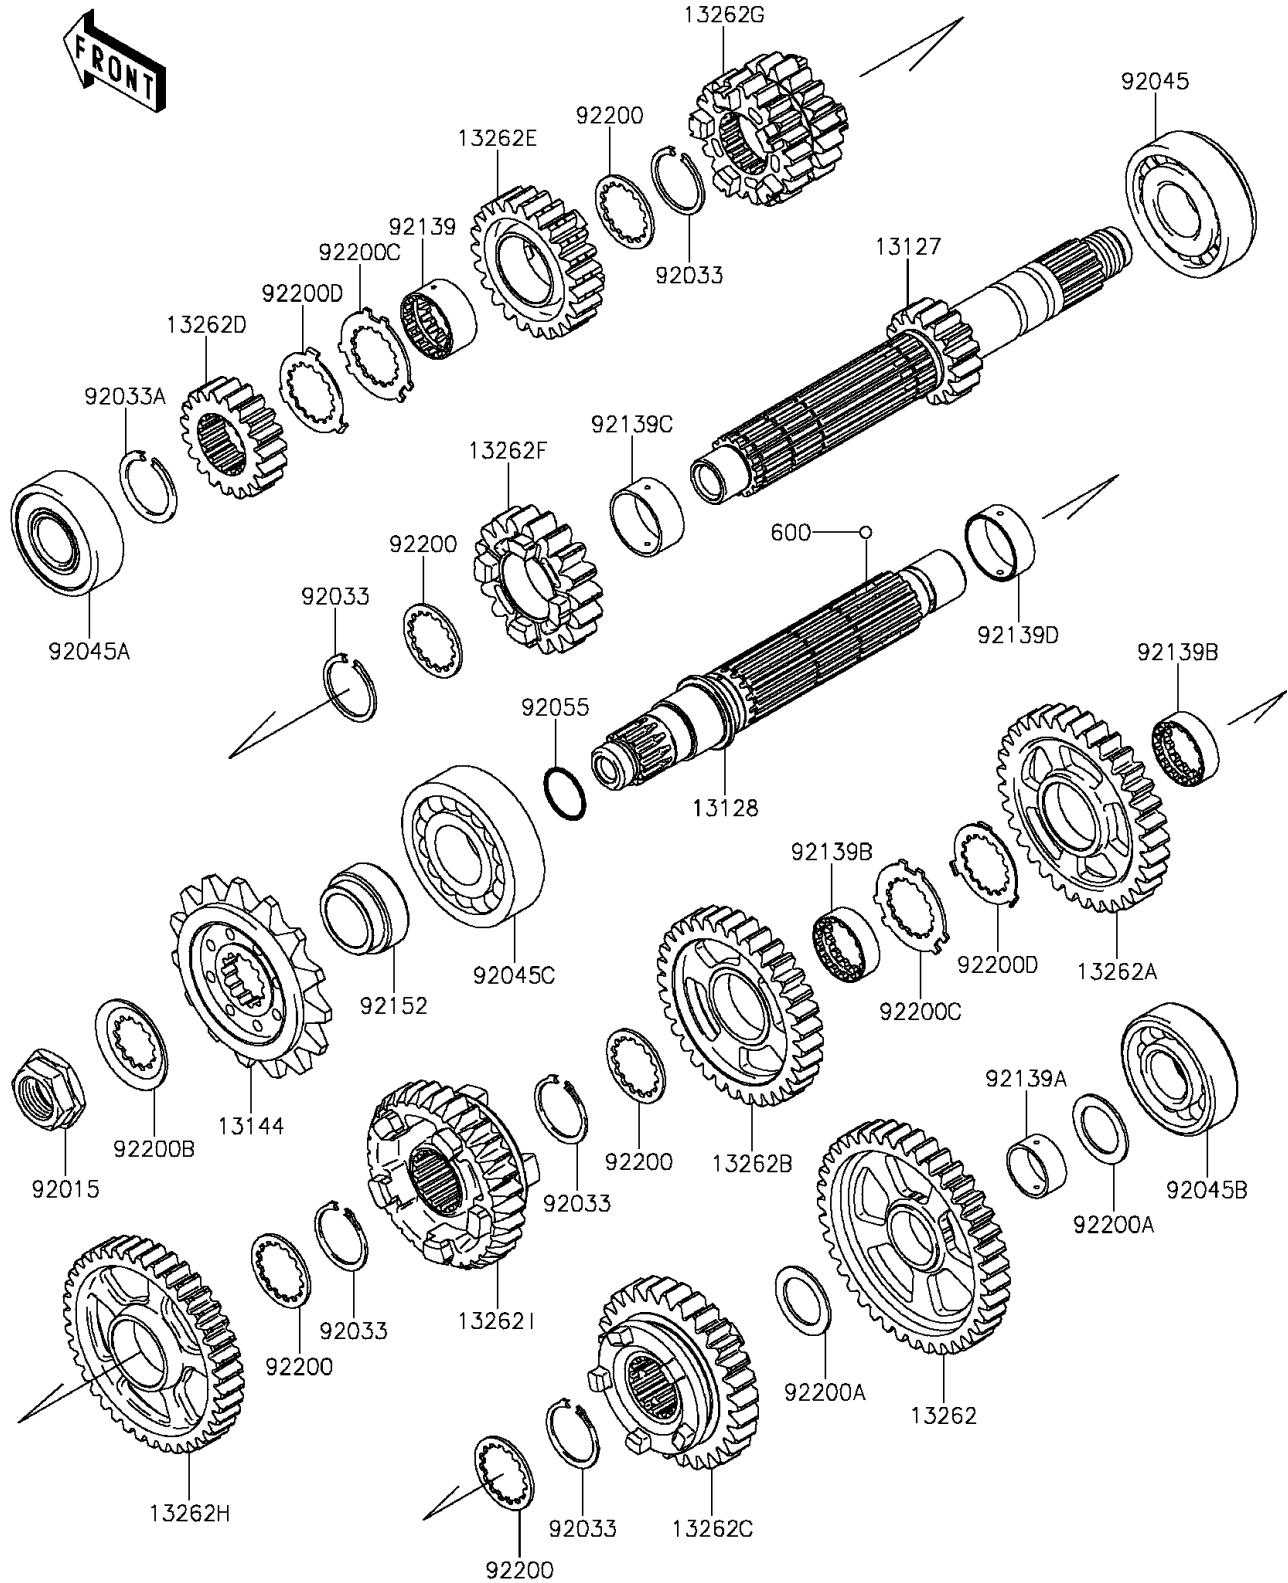

2015 Ninja® ZX™-10R ABS

PARTS DIAGRAM

Transmission

E1361

2015 Ninja[®] ZX[™]-10R ABS

PARTS LIST

Transmission

ITEM NAME

PART NUMBER

QUANTITY
