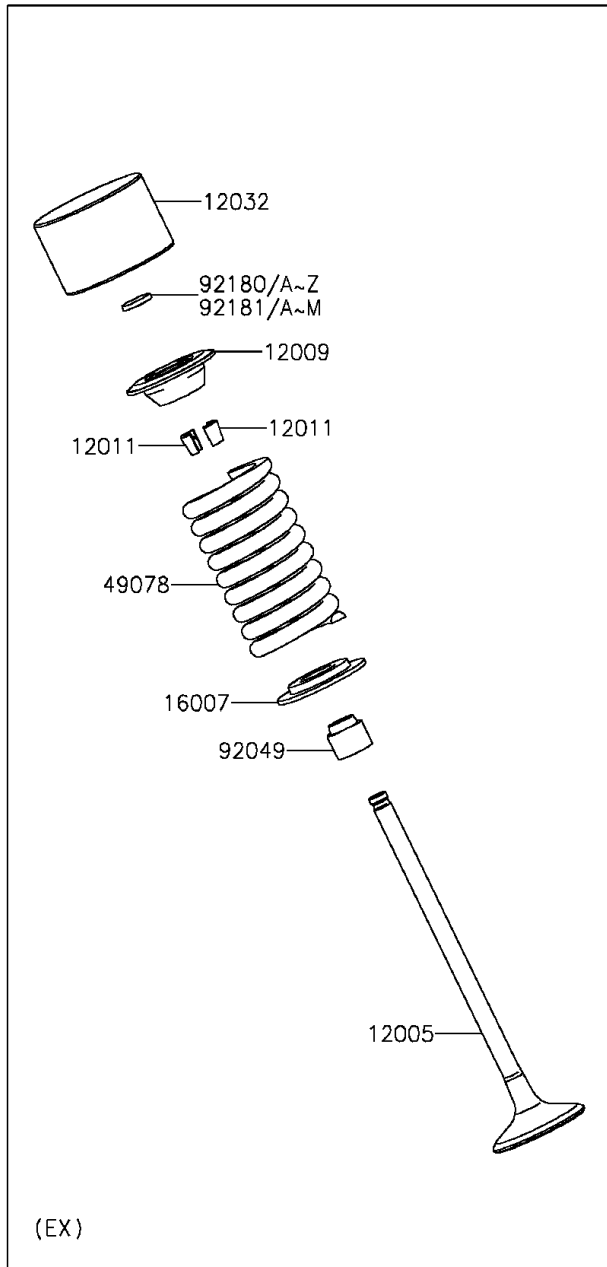

2015 Ninja® ZX™-10R ABS

PARTS DIAGRAM

Valve(s)

E1210

2015 Ninja® ZX™-10R ABS

PARTS LIST

Valve(s)

Kawasaki
Let the Good Times Roll®

ITEM NAME

PART NUMBER

QUANTITY
