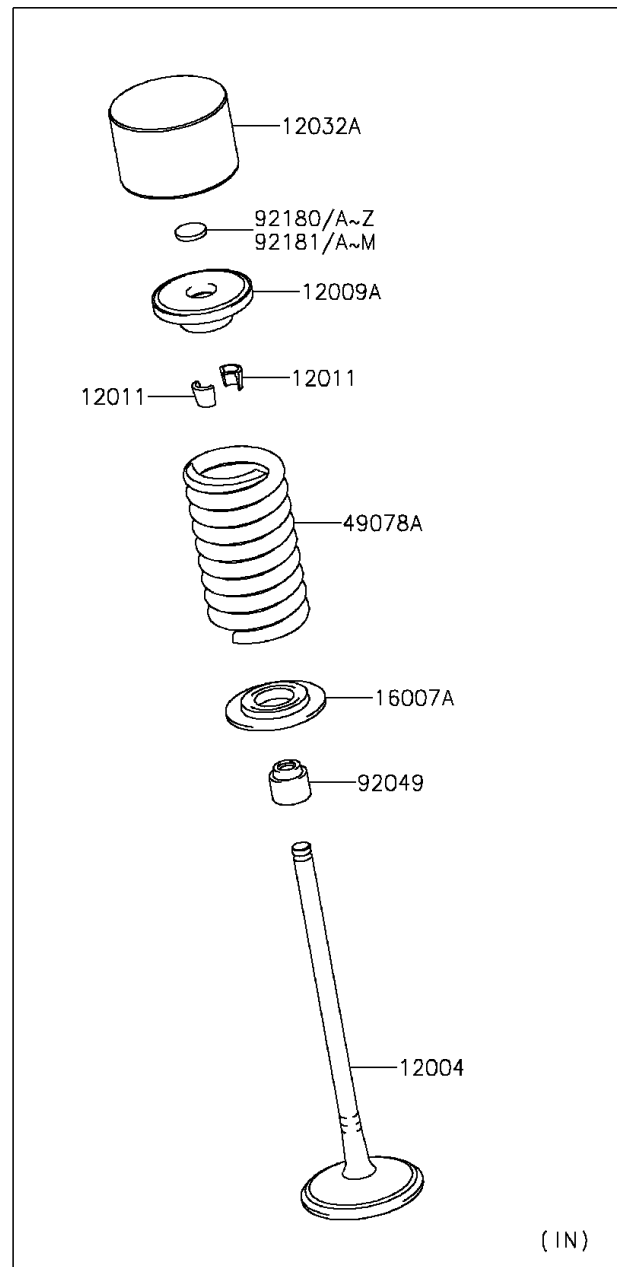

2015 Ninja® ZX™-10R ABS

PARTS DIAGRAM

Valve(s)

E1210

2015 Ninja® ZX™-10R ABS

PARTS LIST

Valve(s)

Kawasaki
Let the Good Times Roll®

ITEM NAME

PART NUMBER

QUANTITY
