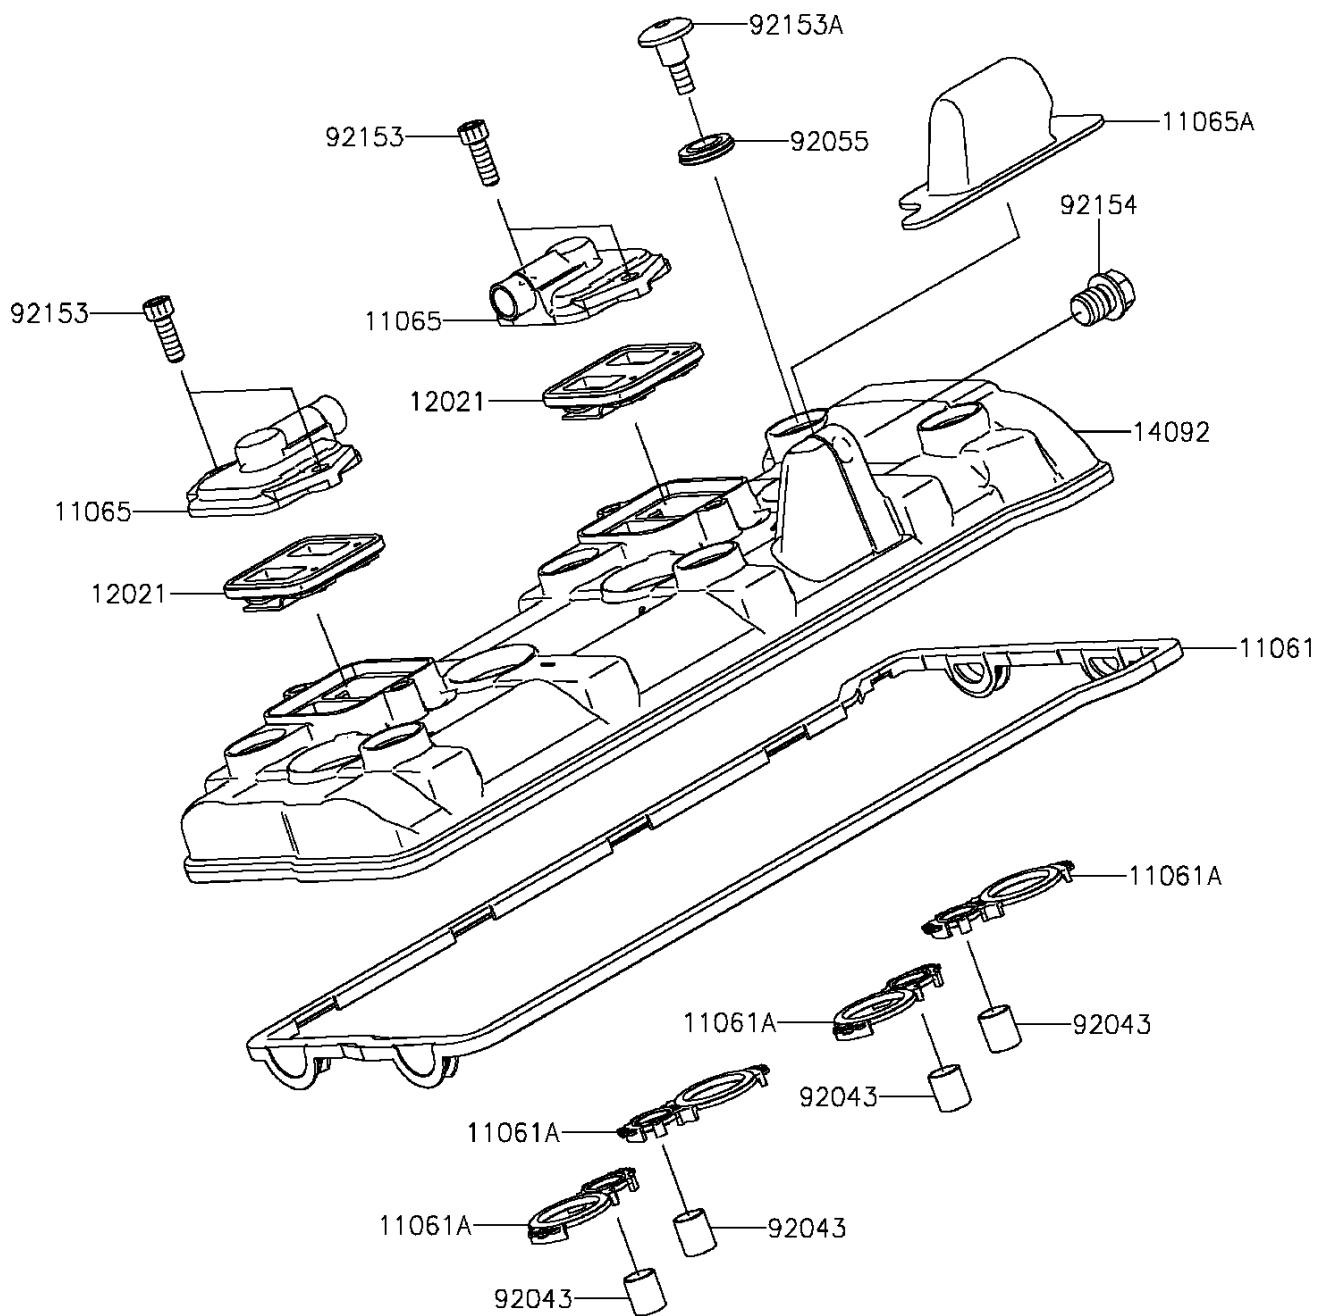

2015 Ninja® ZX™-10R ABS

PARTS DIAGRAM Cylinder Head Cover

E1112

2015 Ninja® ZX™-10R ABS

PARTS LIST

Cylinder Head Cover

ITEM NAME

PART NUMBER

QUANTITY
