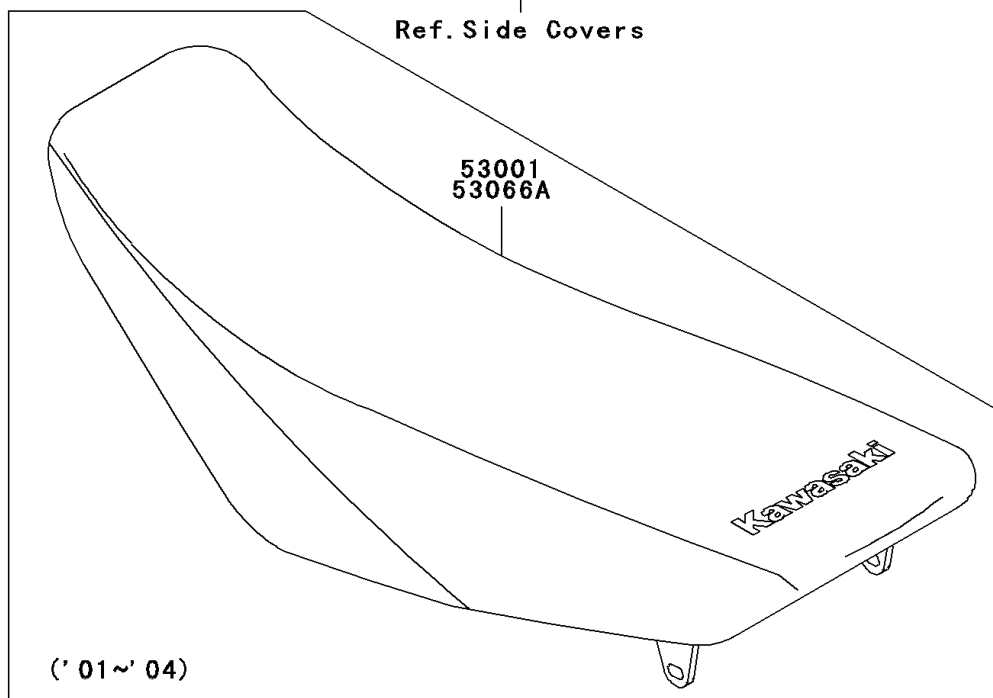

2004 KX85

PARTS DIAGRAM

Seat

F2510

53066

Ref. Side Covers

53001
53066A

('01~'04)

2004 KX85

PARTS LIST

Seat

ITEM NAME

PART NUMBER

QUANTITY
