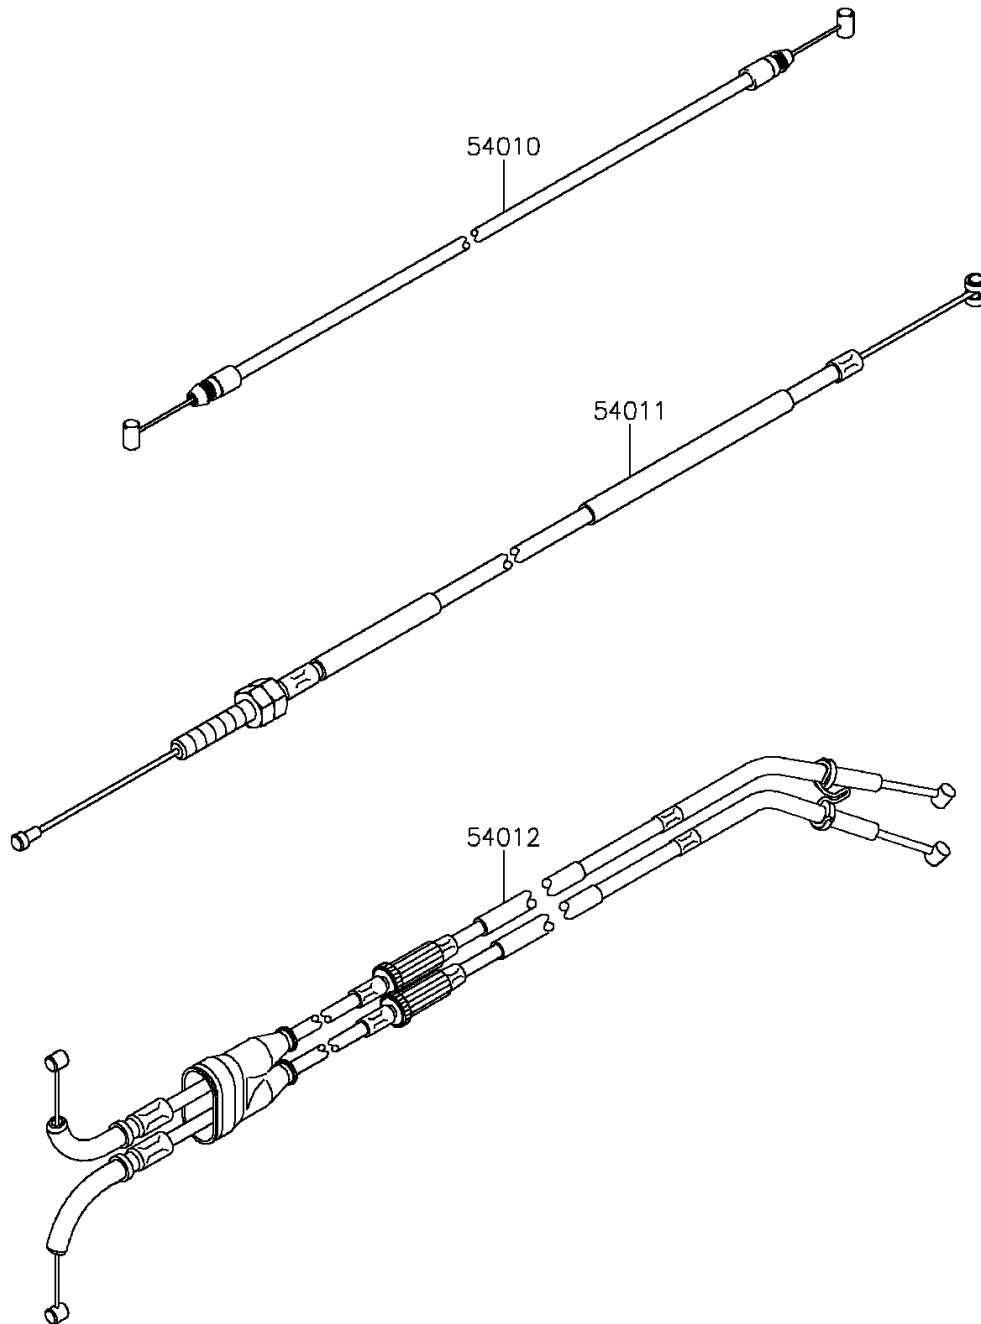

## PARTS DIAGRAM

### Cables

F2540

## PARTS LIST

### Cables

ITEM NAME	PART NUMBER	QUANTITY
CABLE,SEAT LOCK (Ref # 54010)	54010-0029	1
CABLE-CLUTCH (Ref # 54011)	54011-0106	1
CABLE-THROTTLE (Ref # 54012)	54012-0299	1