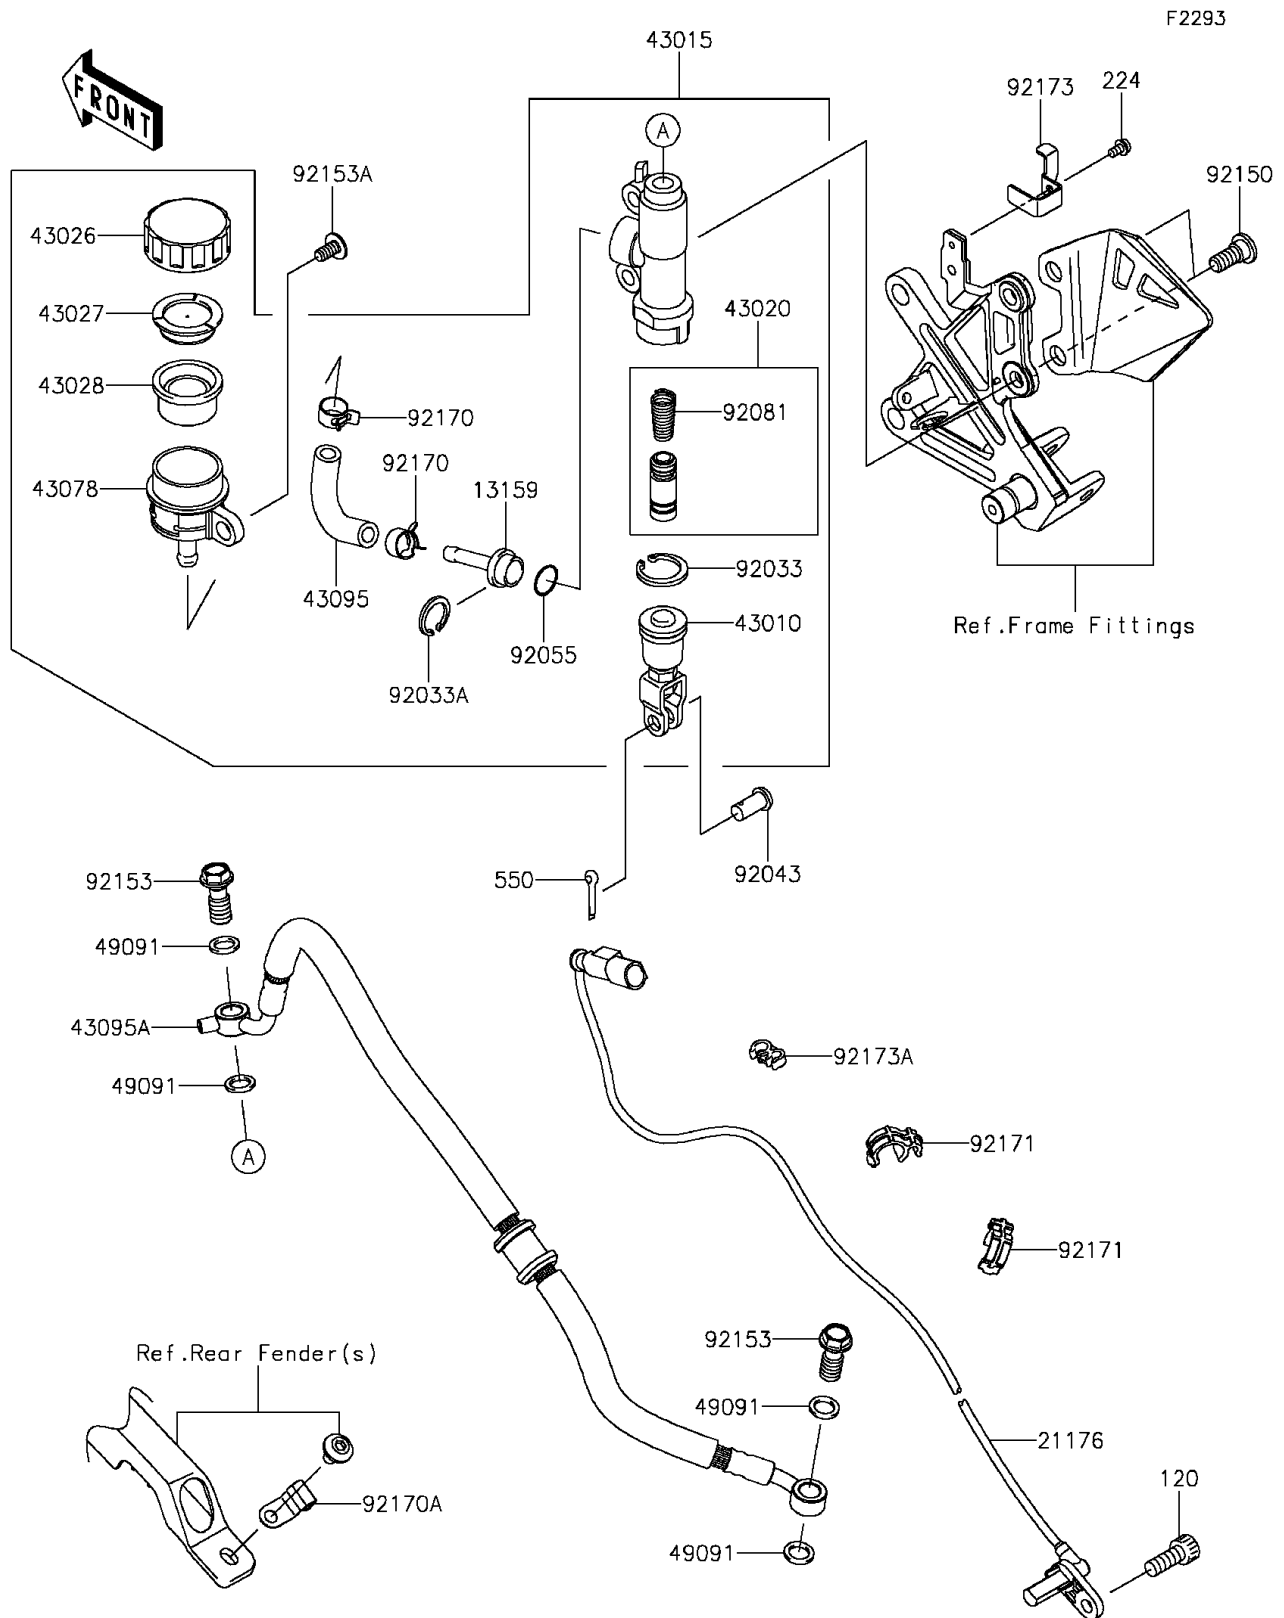

2015 Ninja® ZX™-10R 30th Anniversary Edition

PARTS DIAGRAM Rear Master Cylinder

2015 Ninja® ZX™-10R 30th Anniversary Edition

Kawasaki
Let the Good Times Roll®

PARTS LIST

Rear Master Cylinder

ITEM NAME	PART NUMBER	QUANTITY
CONNECTOR (Ref # 13159)	13159-0009	1
SENSOR,RR WHEEL (Ref # 21176)	21176-0708	1
ROD-ASSY-BRAKE (Ref # 43010)	43010-0009	1
CYLINDER-ASSY-MASTER,RR (Ref # 43015)	43015-0161	1
PISTON-COMP-BRAKE (Ref # 43020)	43020-1057	1
CAP-BRAKE (Ref # 43026)	43026-0009	1
PLATE-DIAPHRAGM (Ref # 43027)	43027-1053	1
DIAPHRAGM (Ref # 43028)	43028-1065	1
RESERVOIR (Ref # 43078)	43078-0071	1
HOSE-BRAKE,RESERVOIR (Ref # 43095)	43095-0585	1
HOSE-BRAKE,RR,512MM (Ref # 43095A)	43095-0644	1
WASHER-SEAL,10.1X14.5X1.5 (Ref # 49091)	49091-0001	4
RING-SNAP,20.9X24.6X1.2 (Ref # 92033)	92033-0079	1
RING-SNAP,20.5MM (Ref # 92033A)	92033-1186	1
PIN,8X17 (Ref # 92043)	92043-0104	1
RING-O,14.8X2.4 (Ref # 92055)	92055-0741	1
SPRING,MASTER CYLINDER (Ref # 92081)	92081-1737	1
BOLT,SOCKET,8X25 (Ref # 92150)	92150-1837	2
BOLT,OIL,L=23 (Ref # 92153)	92153-0627	2
BOLT,SOCKET,6X12 (Ref # 92153A)	92153-1617	1
CLAMP,HOSE (Ref # 92170)	92170-1091	2
CLAMP (Ref # 92170A)	92170-1804	1
CLAMP,BRAKE HOSE (Ref # 92171)	92171-1703	2
CLAMP (Ref # 92173)	92173-0240	1
CLAMP,PIPE (Ref # 92173A)	92173-0724	1
BOLT-SOCKET,8X20 (Ref # 120)	120CB0820	1
SCREW-PAN-WP-CROS,4X8 (Ref # 224)	224AA0408	1
PIN-COTTER,2.0X15 (Ref # 550)	550AA2015	1