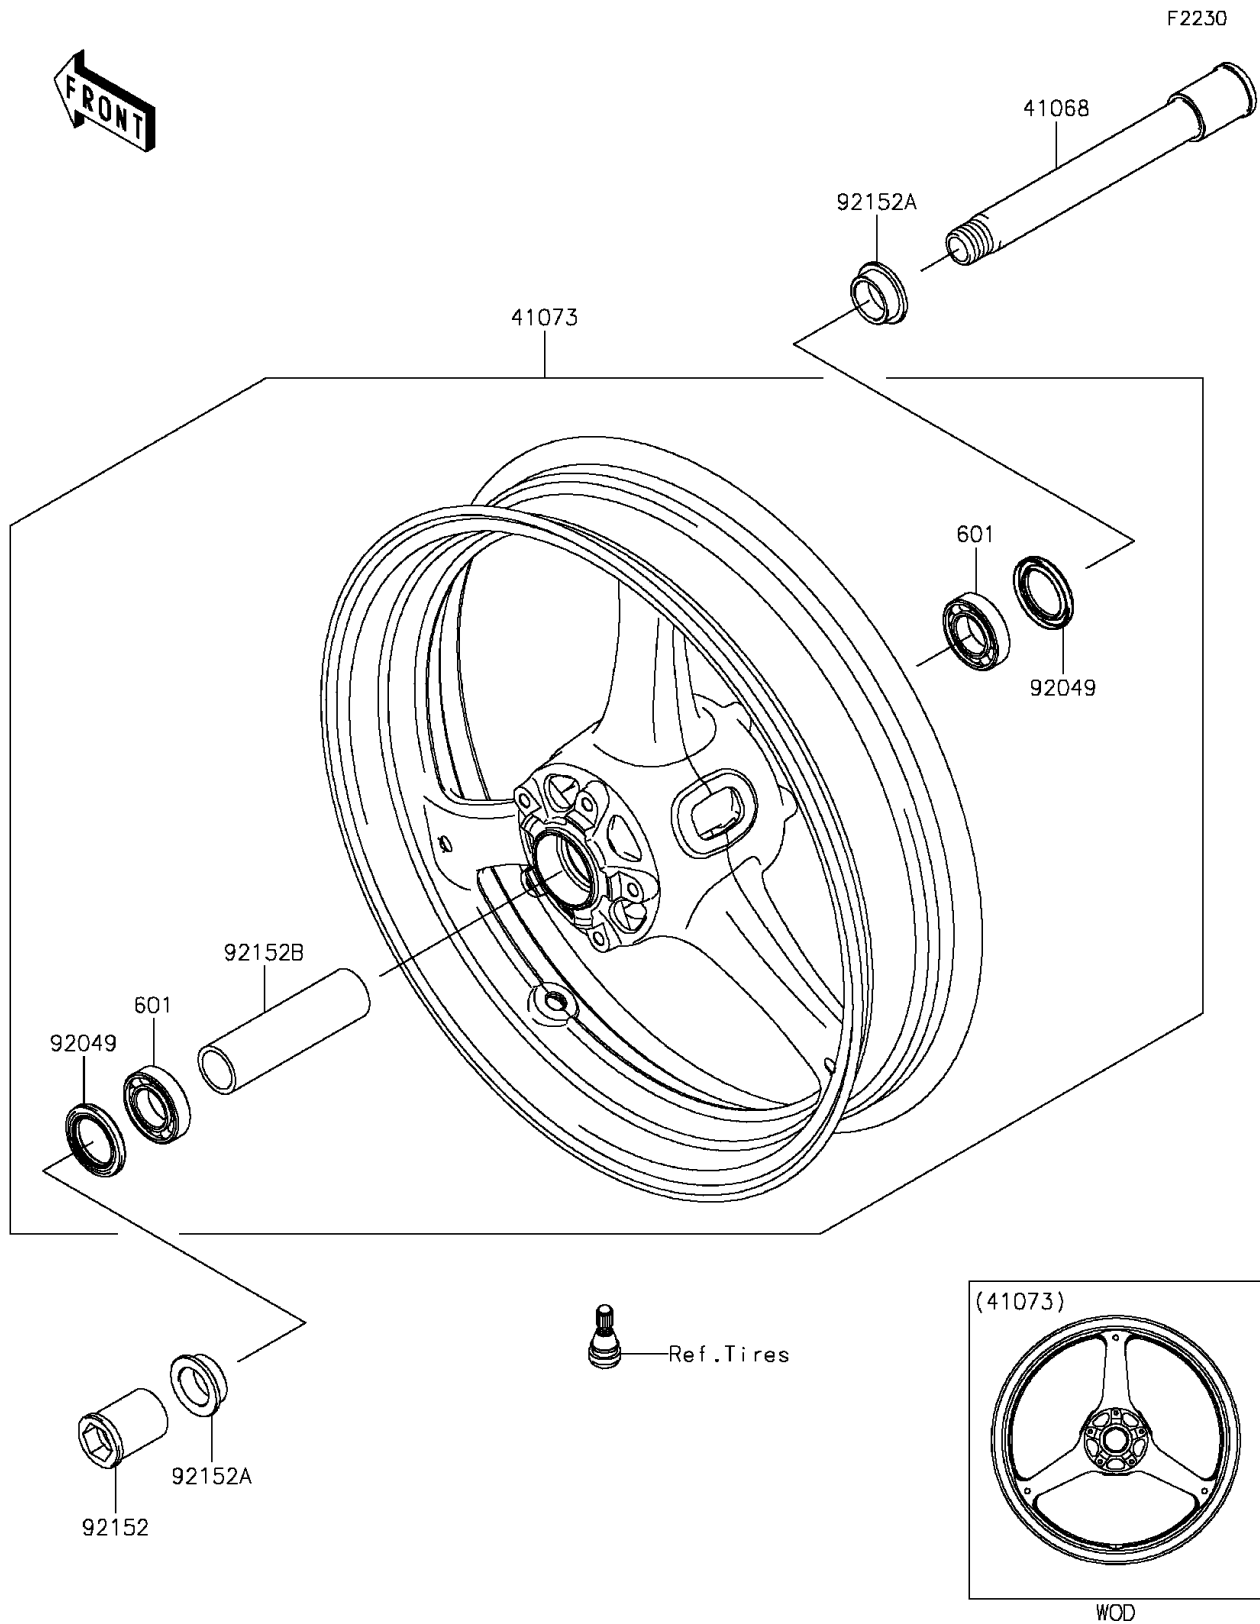

## PARTS DIAGRAM

### Front Wheel

## PARTS LIST

### Front Wheel

ITEM NAME	PART NUMBER	QUANTITY
AXLE,FR (Ref # 41068)	41068-0049	1
WHEEL-ASSY,FR,G.BLACK (Ref # 41073)	41073-0180-18F	1
SEAL-OIL,BJN-C2 32X47X5 (Ref # 92049)	92049-0050	2
COLLAR,FR AXLE,LH,L=44.5 (Ref # 92152)	92152-0240	1
COLLAR,25X32X13 (Ref # 92152A)	92152-0289	2
COLLAR,FR HUB,L=115 (Ref # 92152B)	92152-0616	1
BEARING-BALL,#6005UU (Ref # 601)	601B6005UU	2