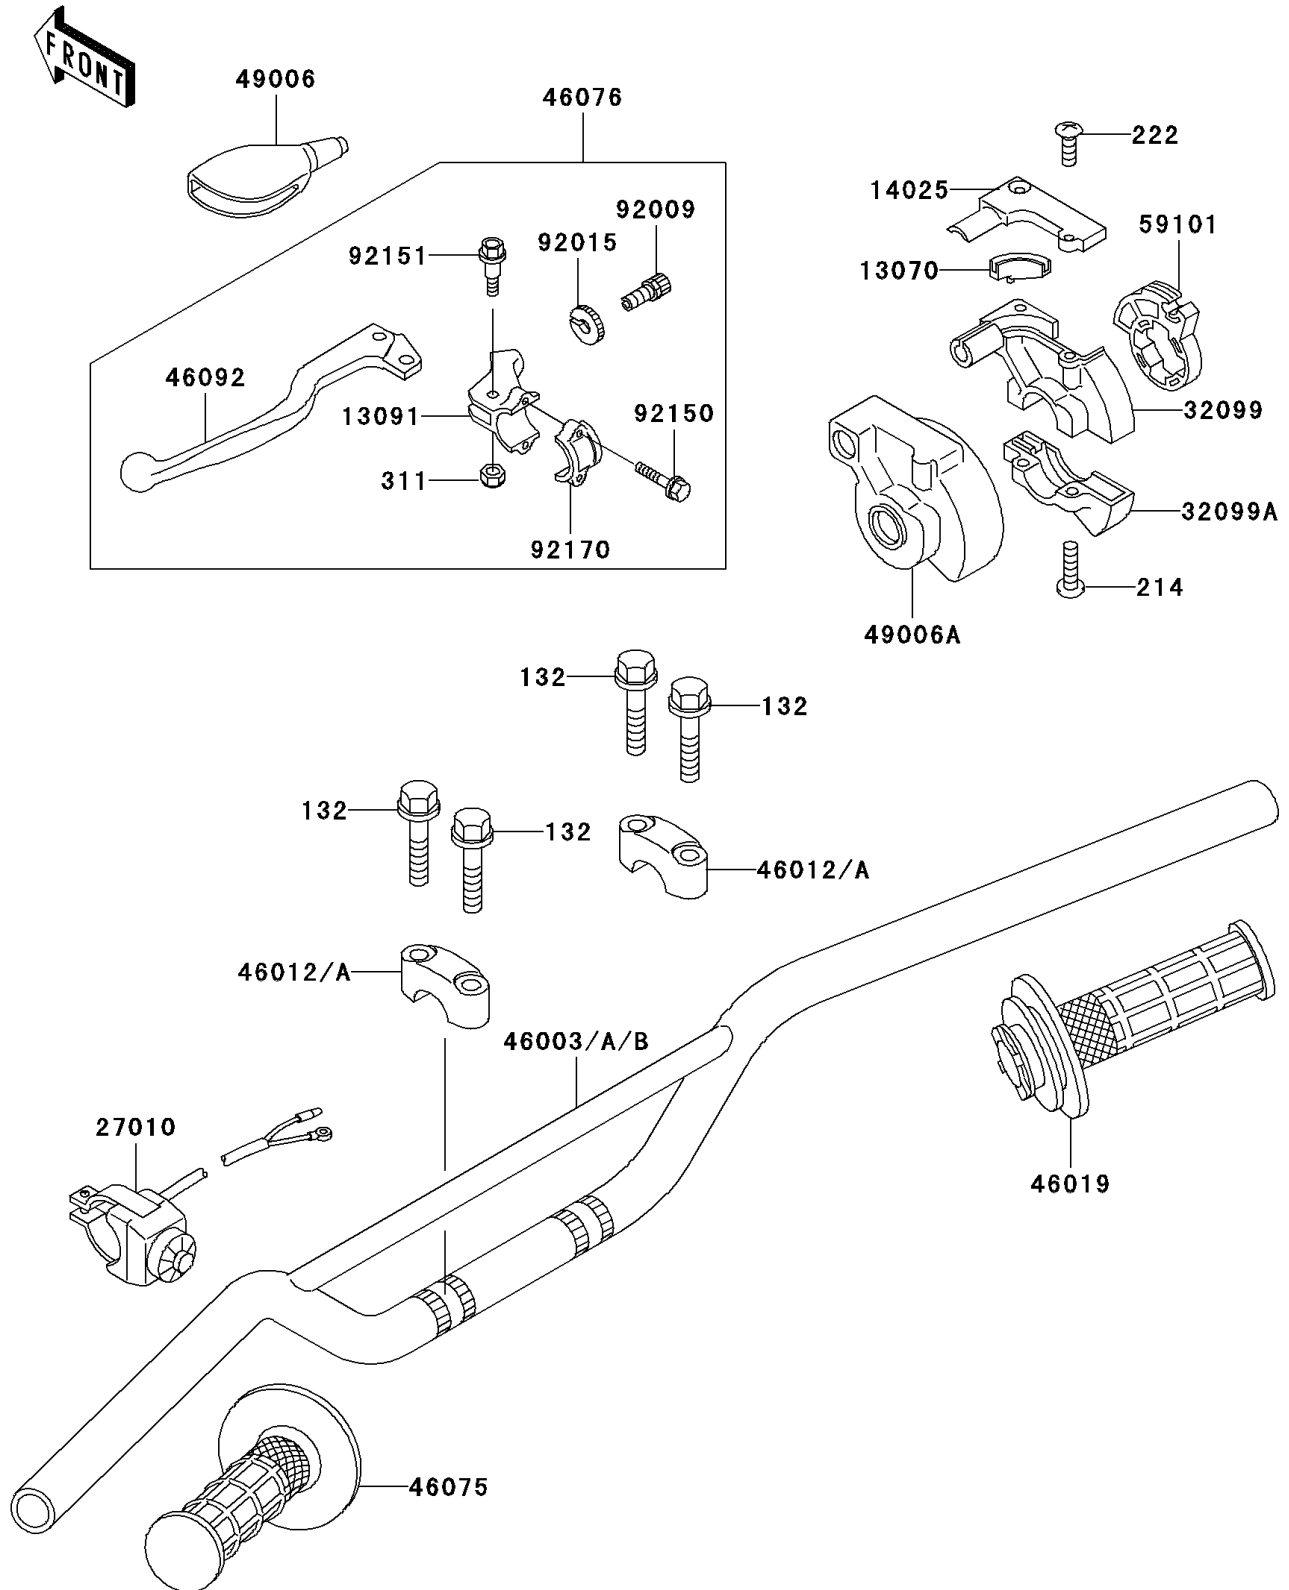

2005 KX85

PARTS DIAGRAM

Handlebar

F2310

2005 KX85

PARTS LIST

Handlebar

Kawasaki

Let the Good Times Roll®

ITEM NAME

PART NUMBER

QUANTITY
