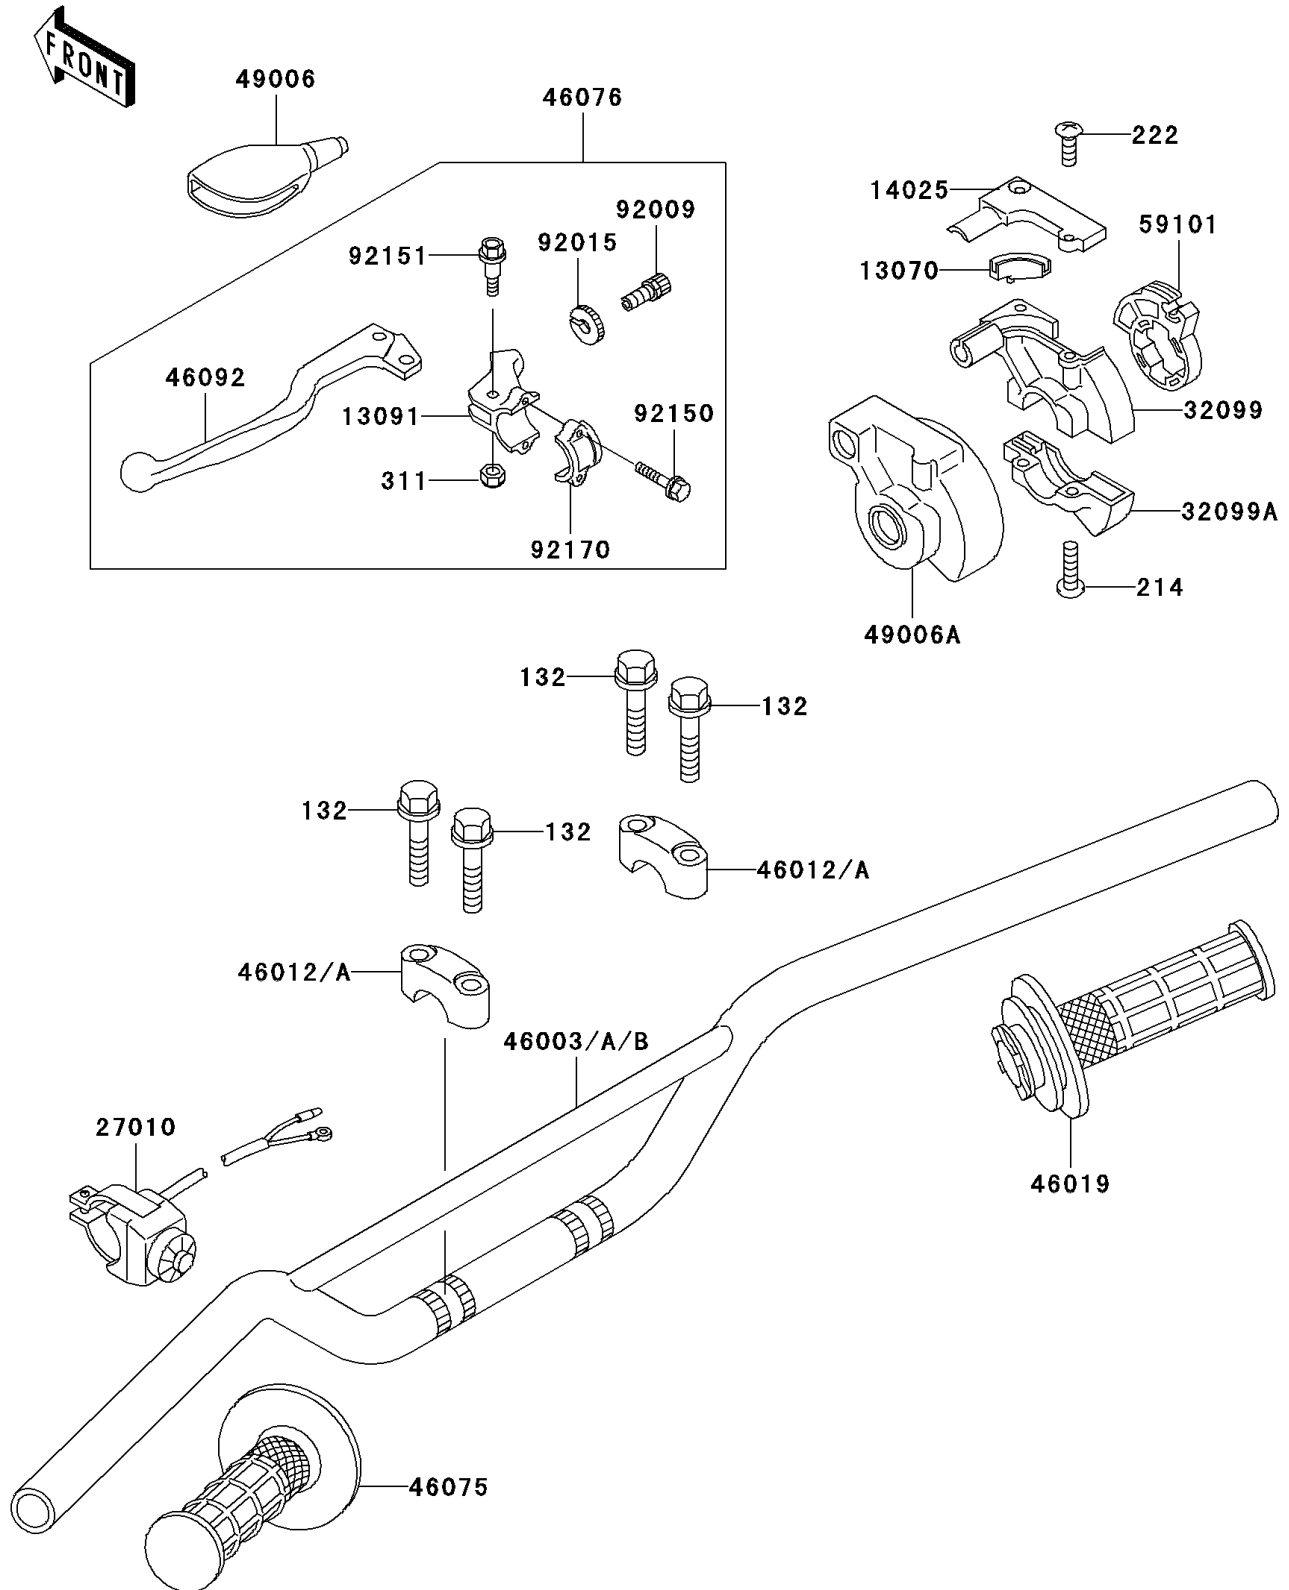

2003 KX85

PARTS DIAGRAM

Handlebar

F2310

2003 KX85

PARTS LIST

Handlebar

Kawasaki

Let the Good Times Roll®

ITEM NAME

PART NUMBER

QUANTITY
