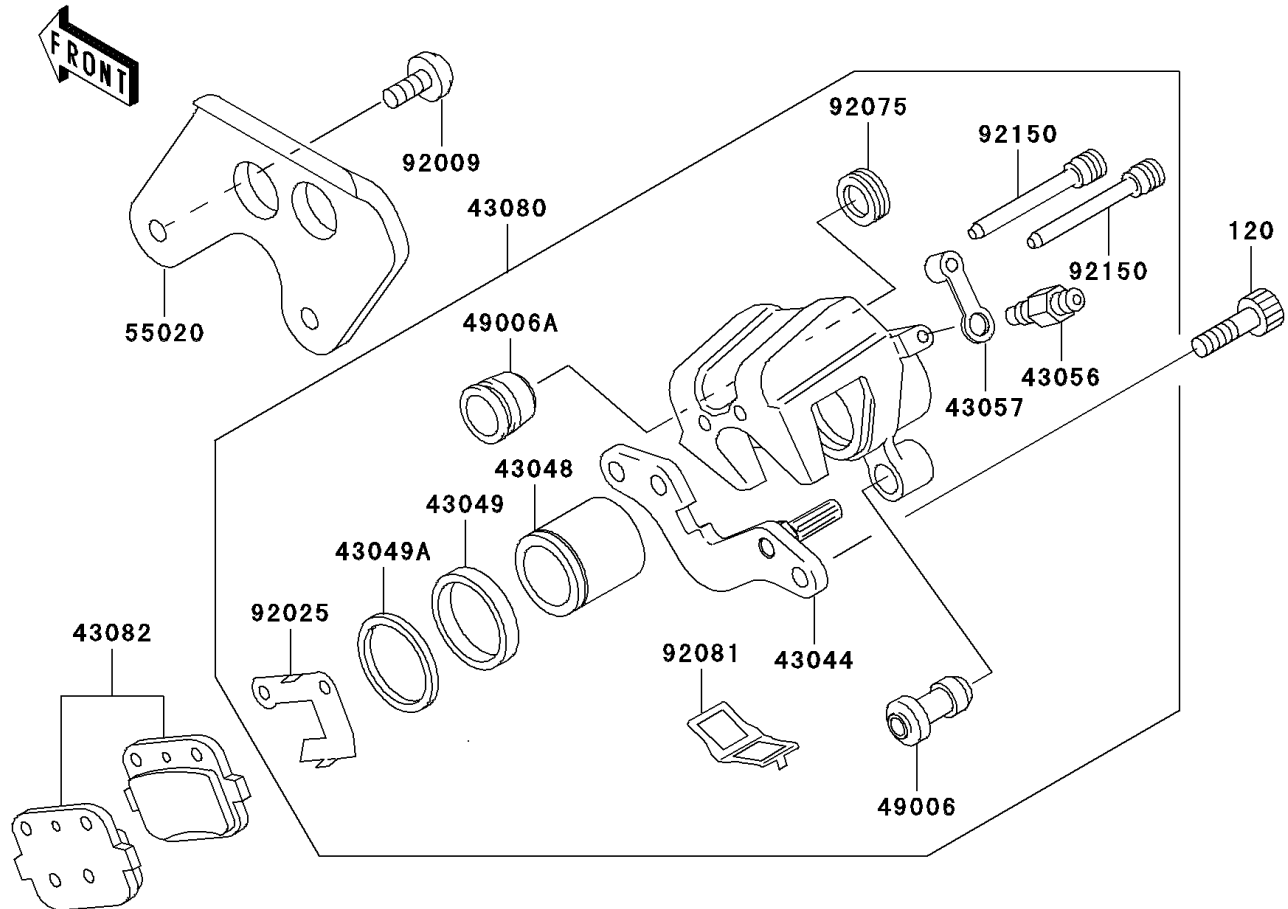

2004 KX85

PARTS DIAGRAM

Rear Brake(A4/A5)

F2294A

2004 KX85

PARTS LIST

Rear Brake(A4/A5)

Kawasaki

Let the Good Times Roll®

ITEM NAME

PART NUMBER

QUANTITY
