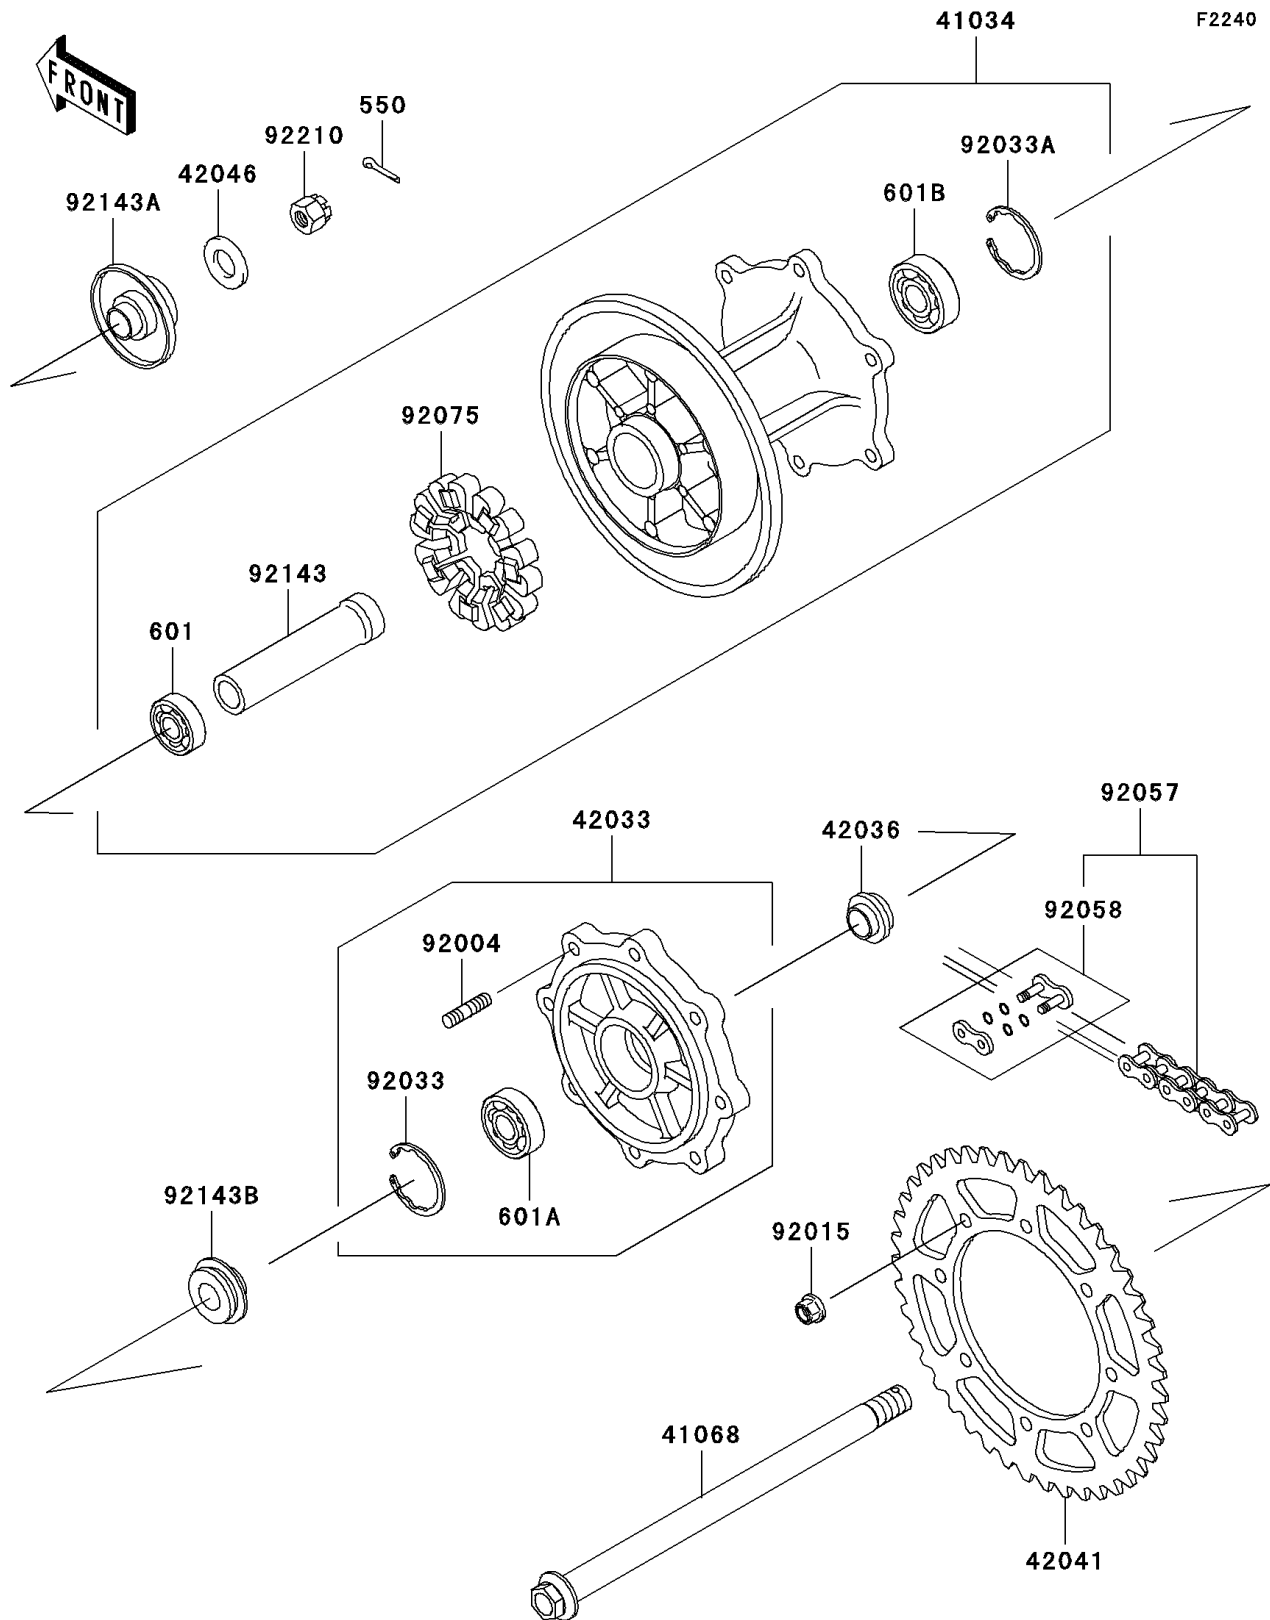

2010 KLR™ 650

PARTS DIAGRAM

Rear Hub

2010 KLR™ 650

PARTS LIST

Rear Hub

Kawasaki

Let the Good Times Roll®

ITEM NAME

PART NUMBER

QUANTITY
