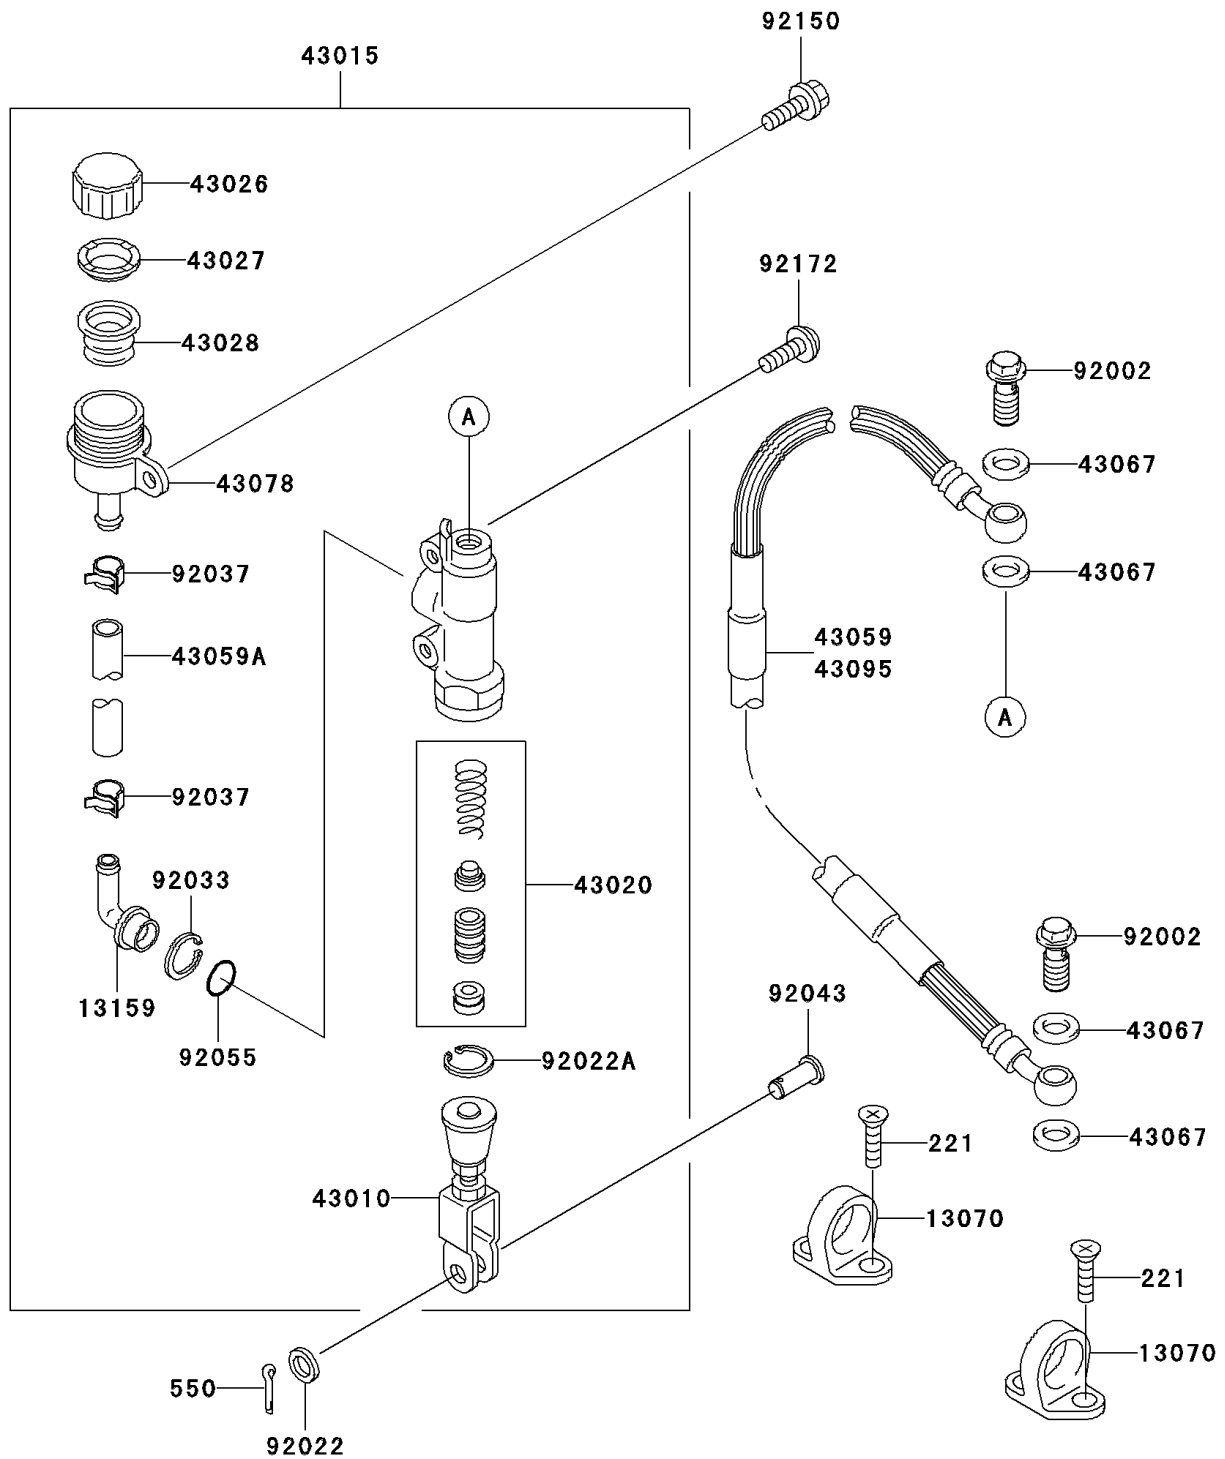

## PARTS DIAGRAM

### Rear Master Cylinder

F2293

## PARTS LIST

### Rear Master Cylinder

**ITEM NAME**

**PART NUMBER**

**QUANTITY**

---