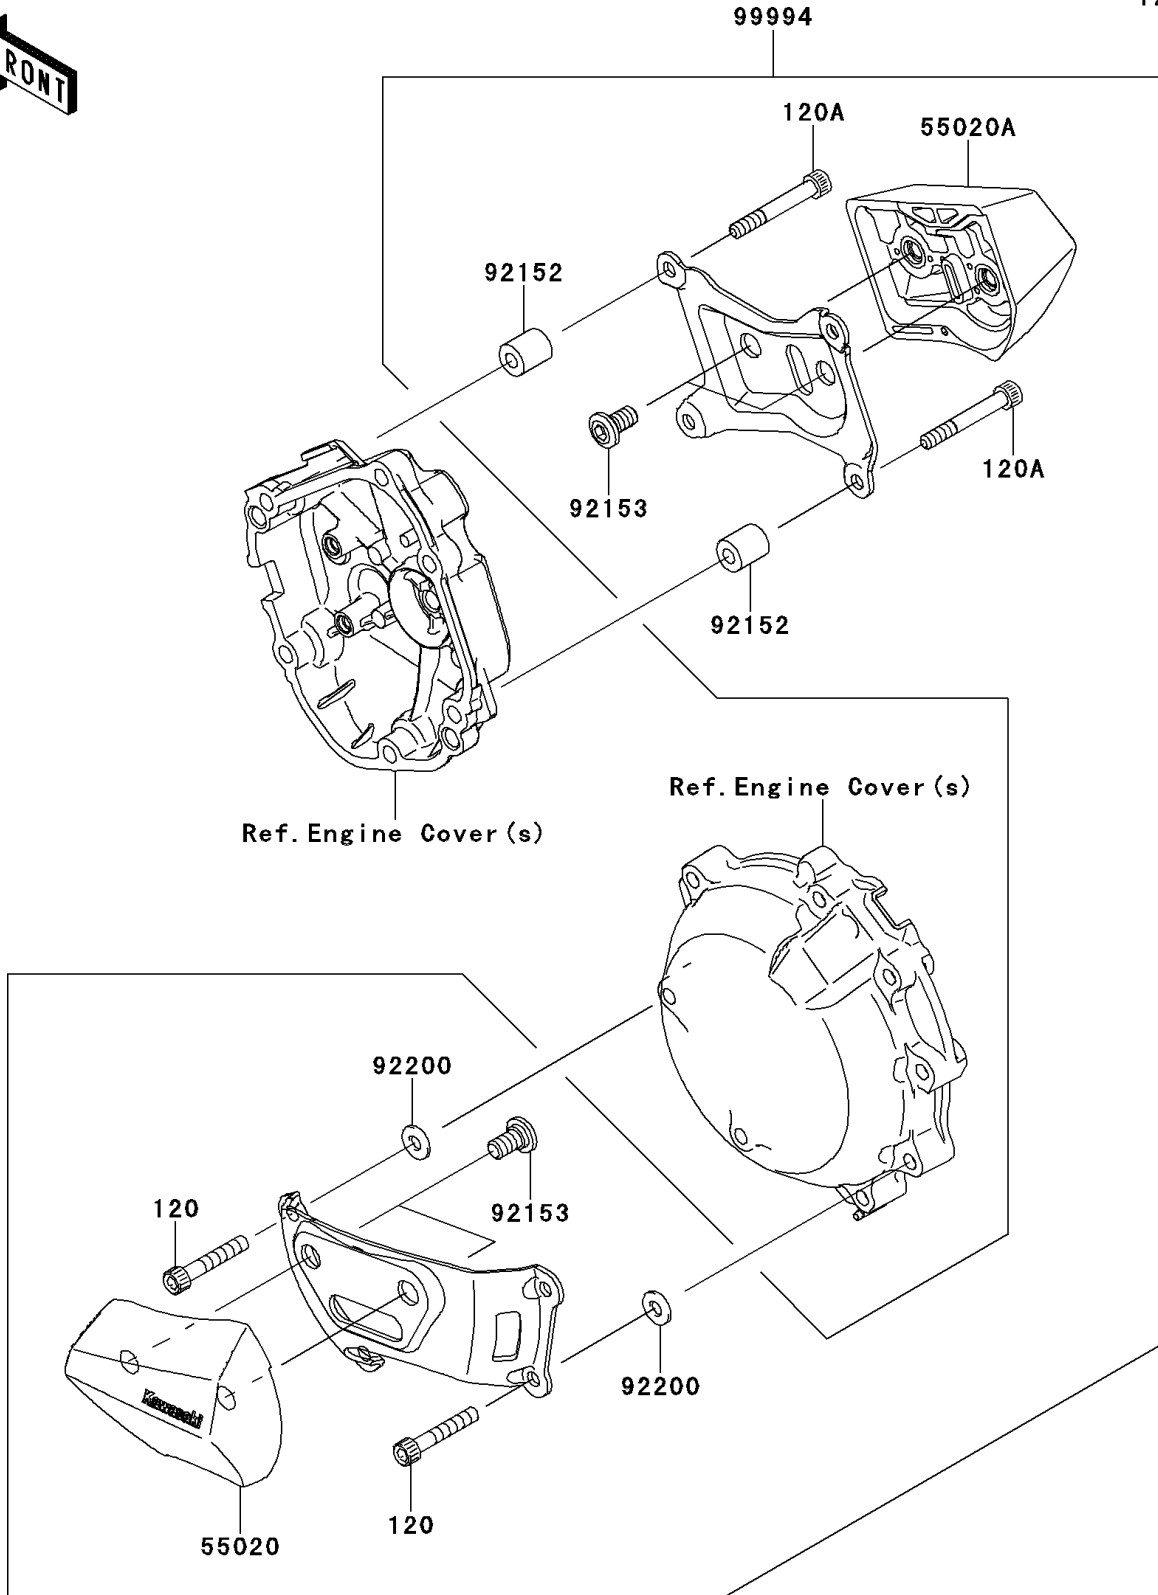

2012 NINJA® ZX™ -10R ABS

PARTS DIAGRAM

Accessory(Engine Guard)

99994

F2910A

2012 NINJA® ZX™-10R ABS

PARTS LIST

Accessory(Engine Guard)

ITEM NAME	PART NUMBER	QUANTITY
GUARD,ENGINE,LH (Ref # 55020)	55020-0595	1
GUARD,ENGINE,RH (Ref # 55020A)	55020-0596	1
COLLAR,6.5X14X16 (Ref # 92152)	92152-0940	4
BOLT,SOCKET,8X15 (Ref # 92153)	92153-1810	4
WASHER,6.5X14.5X1.5 (Ref # 92200)	92200-3775	4
KIT-ACCESSORY,ENGINE GUARD (Ref # 99994)	99994-0210	1
BOLT-SOCKET,6X35 (Ref # 120)	120CC0635	4
BOLT-SOCKET,6X45 (Ref # 120A)	120CC0645	4