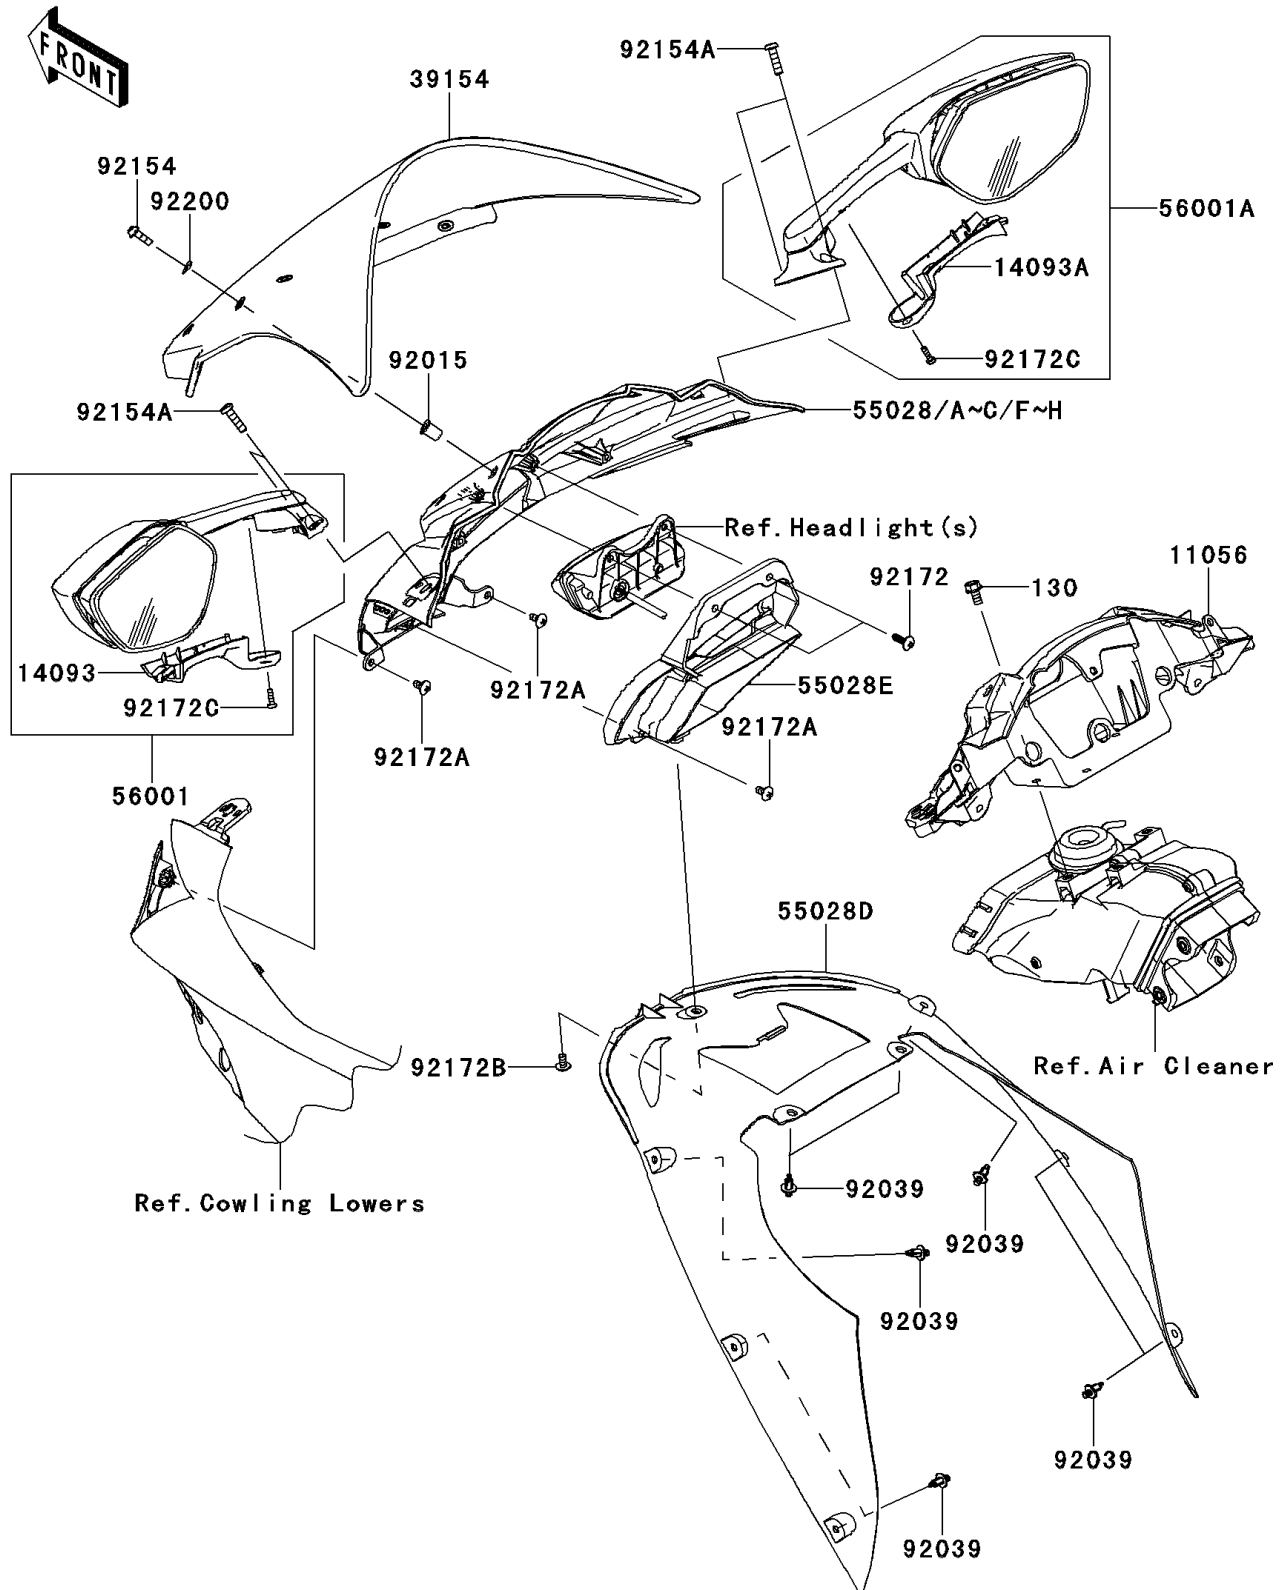

2014 NINJA® ZX™-10R ABS

PARTS DIAGRAM

Cowling

F2871

2014 NINJA® ZX™-10R ABS

PARTS LIST

Cowling

ITEM NAME	PART NUMBER	QUANTITY
BRACKET,METER (Ref # 11056)	11056-0175	1
COVER,MIRROR,LH (Ref # 14093)	14093-0028	1
COVER,MIRROR,RH (Ref # 14093A)	14093-0029	1
WINDSHIELD (Ref # 39154)	39154-0051	1
COWLING,FR,CNT (Ref # 55028D)	55028-0335	1
COWLING,RAM AIR (Ref # 55028E)	55028-0356	1
COWLING,UPP,F.EBONY (Ref # 55028G)	55028-0458-45L	1
MIRROR-ASSY,LH (Ref # 56001)	56001-0288	1
MIRROR-ASSY,RH (Ref # 56001A)	56001-0289	1
NUT,WELL,5MM (Ref # 92015)	92015-1757	6
RIVET (Ref # 92039)	92039-0068	8
BOLT,SOCKET,5X16 (Ref # 92154)	92154-0209	6
BOLT,SOCKET,6X22 (Ref # 92154A)	92154-0402	4
SCREW,TAPPING,5X16 (Ref # 92172)	92172-0238	2
SCREW,TAPPING,5X10 (Ref # 92172A)	92172-0262	3
SCREW,TAPPING,5X10 (Ref # 92172B)	92172-0335	1
SCREW-PAN-CROS,4X10 (Ref # 92172C)	92172-0871	2
WASHER,NYLONE,5.3X11.5X0.5 (Ref # 92200)	92200-0006	6
BOLT-FLANGED,6X12 (Ref # 130)	130BA0612	3