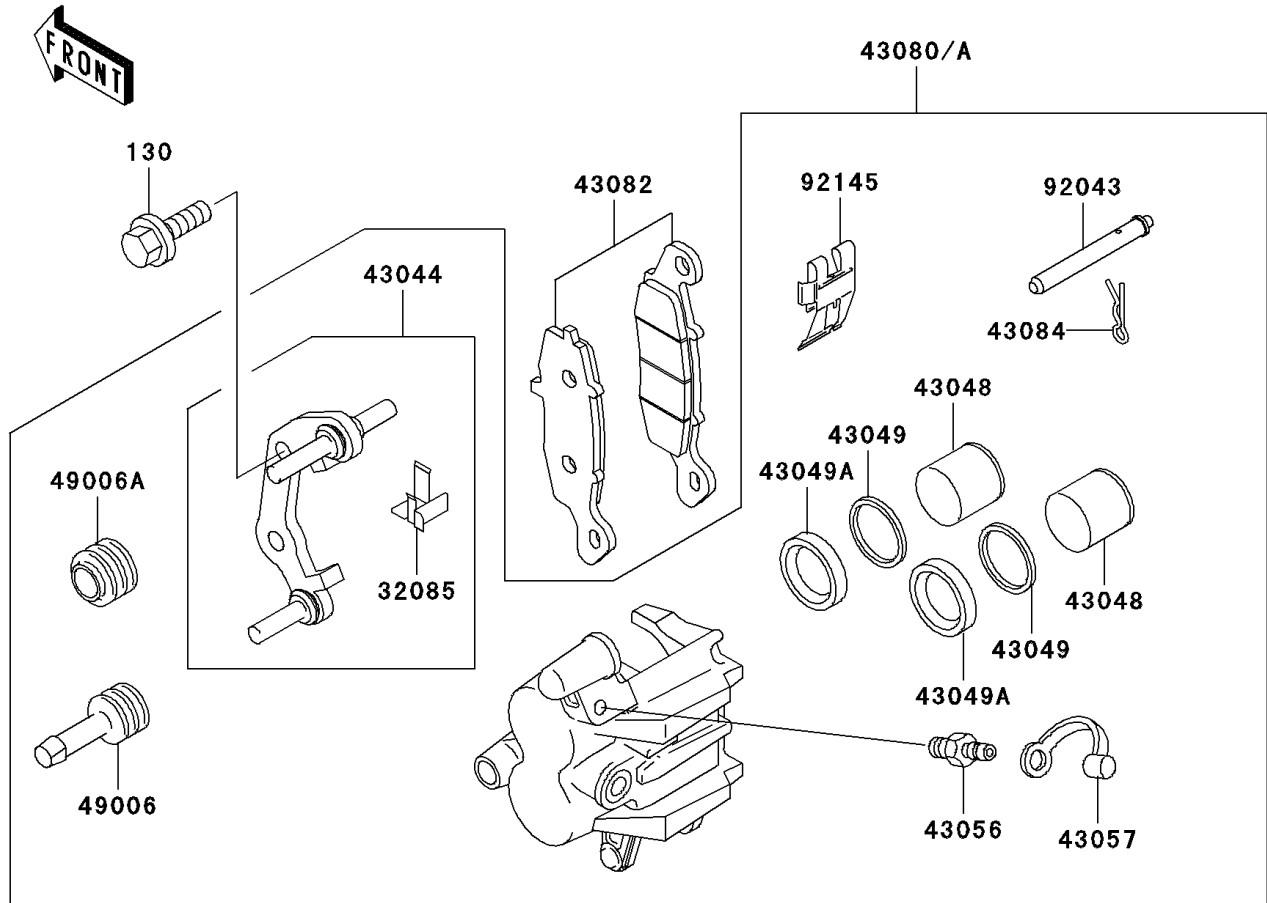

2004 KX85

PARTS DIAGRAM

Front Brake(A4/A5)

F2292A

2004 KX85

PARTS LIST

Front Brake(A4/A5)

Kawasaki

Let the Good Times Roll®

ITEM NAME

PART NUMBER

QUANTITY
