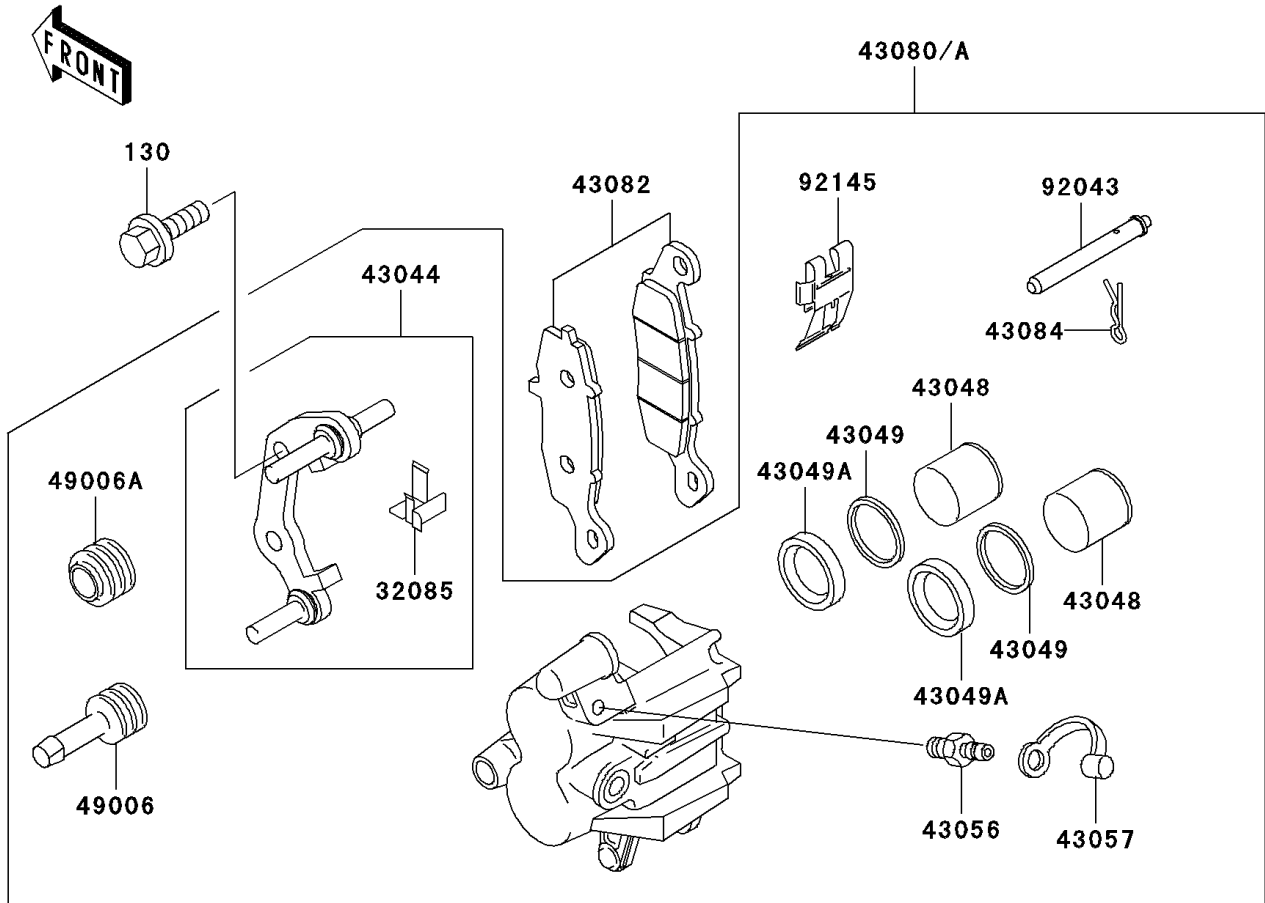

2005 KX85

PARTS DIAGRAM

Front Brake(A4/A5)

F2292A

2005 KX85

PARTS LIST

Front Brake(A4/A5)

Kawasaki

Let the Good Times Roll®

ITEM NAME

PART NUMBER

QUANTITY
