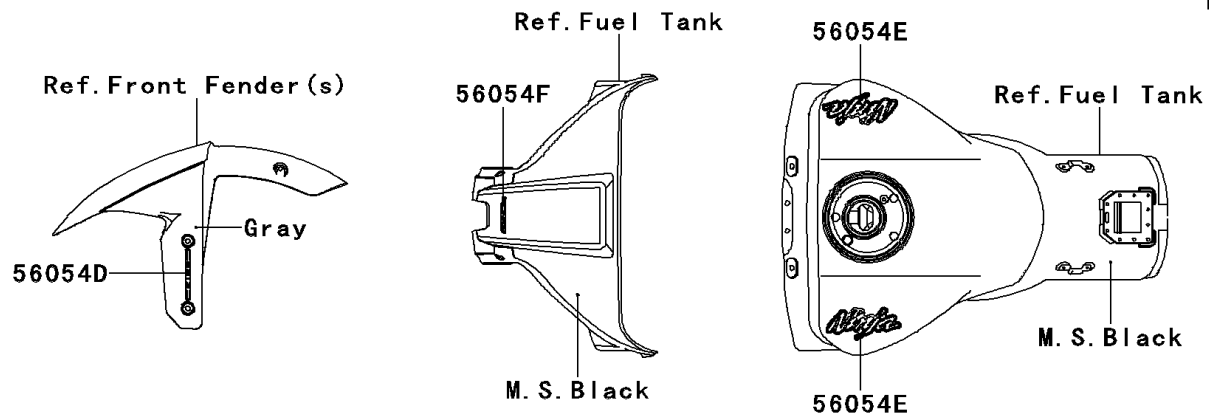

2012 NINJA® ZX™-10R ABS

PARTS DIAGRAM

Decals(Gray)(KCF)

F2861C

2012 NINJA® ZX™-10R ABS

PARTS LIST

Decals(Gray)(KCF)

ITEM NAME

PART NUMBER

QUANTITY
