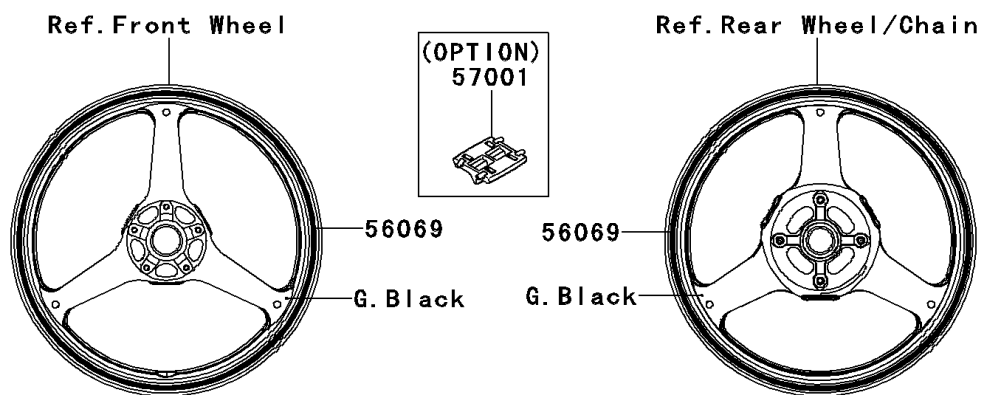

2012 NINJA® ZX™-10R ABS

PARTS DIAGRAM

Decals(Gray)(KCF)

F2861C

2012 NINJA® ZX™-10R ABS

PARTS LIST

Decals(Gray)(KCF)

ITEM NAME

PART NUMBER

QUANTITY
