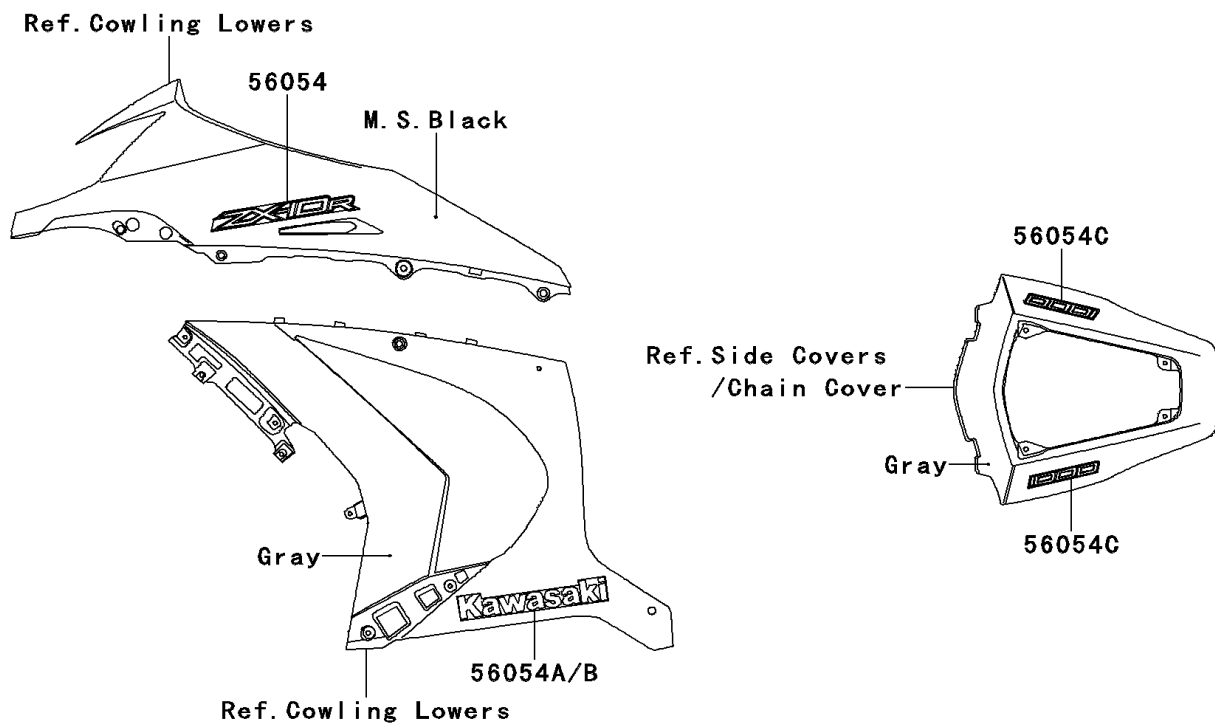

2012 NINJA® ZX™-10R ABS

PARTS DIAGRAM

Decals(Gray)(KCF)

F2861C

2012 NINJA® ZX™-10R ABS

PARTS LIST

Decals(Gray)(KCF)

ITEM NAME

PART NUMBER

QUANTITY
