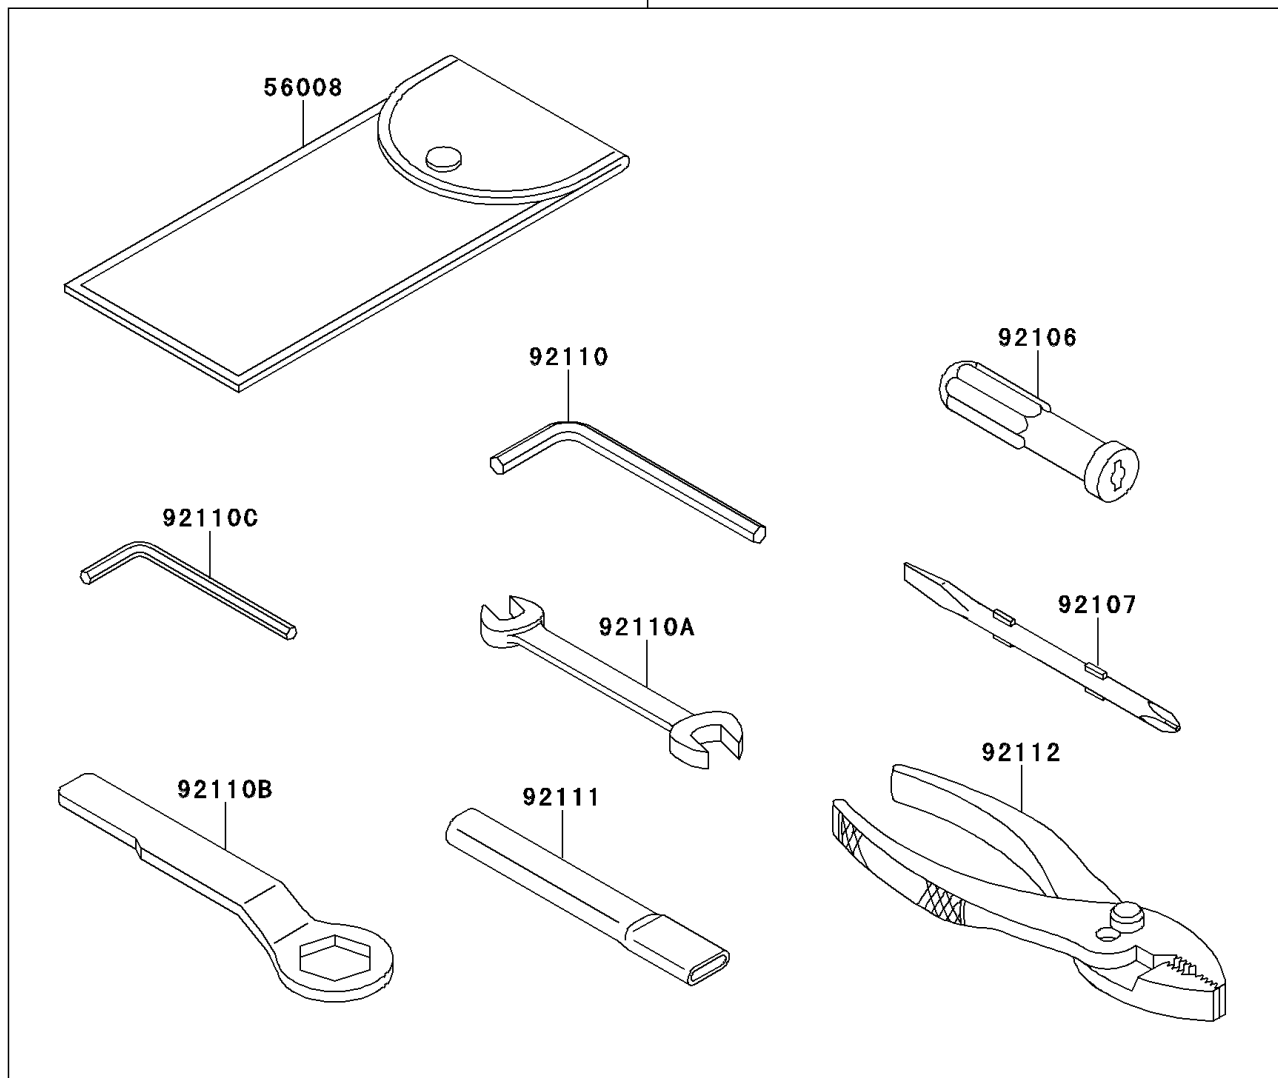

2013 NINJA[®] ZX[™]-10R ABS

Kawasaki

Let the Good Times Roll[®]

PARTS DIAGRAM

Owner's Tools

F2810

56007

92104/A/B

2013 NINJA® ZX™-10R ABS

PARTS LIST

Owner's Tools

ITEM NAME	PART NUMBER	QUANTITY
TOOL-KIT (Ref # 56007)	56007-0094	1
BAG,TOOL (Ref # 56008)	56008-1075	1
GASKET-LIQUID,TB1211F,CLEAR (Ref # 92104)	92104-0004	1
GASKET-LIQUID,TB1216B,BLACK (Ref # 92104A)	92104-1064	1
GASKET-LIQUID,TB1207B,BLACK (Ref # 92104B)	92104-2068	1
GRIP-SCREW DRIVER (Ref # 92106)	92106-1001	1
TOOL-DRIVER,#2PHILLIPS&SLOT (Ref # 92107)	92107-1051	1
TOOL-WRENCH,ALLEN,5MM (Ref # 92110)	92110-1015	1
TOOL-WRENCH,OPEN END,10X12 (Ref # 92110A)	92110-1152	1
TOOL-WRENCH,BOX END,32MM (Ref # 92110B)	92110-1161	1
TOOL-WRENCH,ALLEN,4MM (Ref # 92110C)	92110-3703	1
TOOL-BAR,BOX END WRENCH (Ref # 92111)	92111-1051	1
TOOL-PLIERS (Ref # 92112)	92112-1001	1