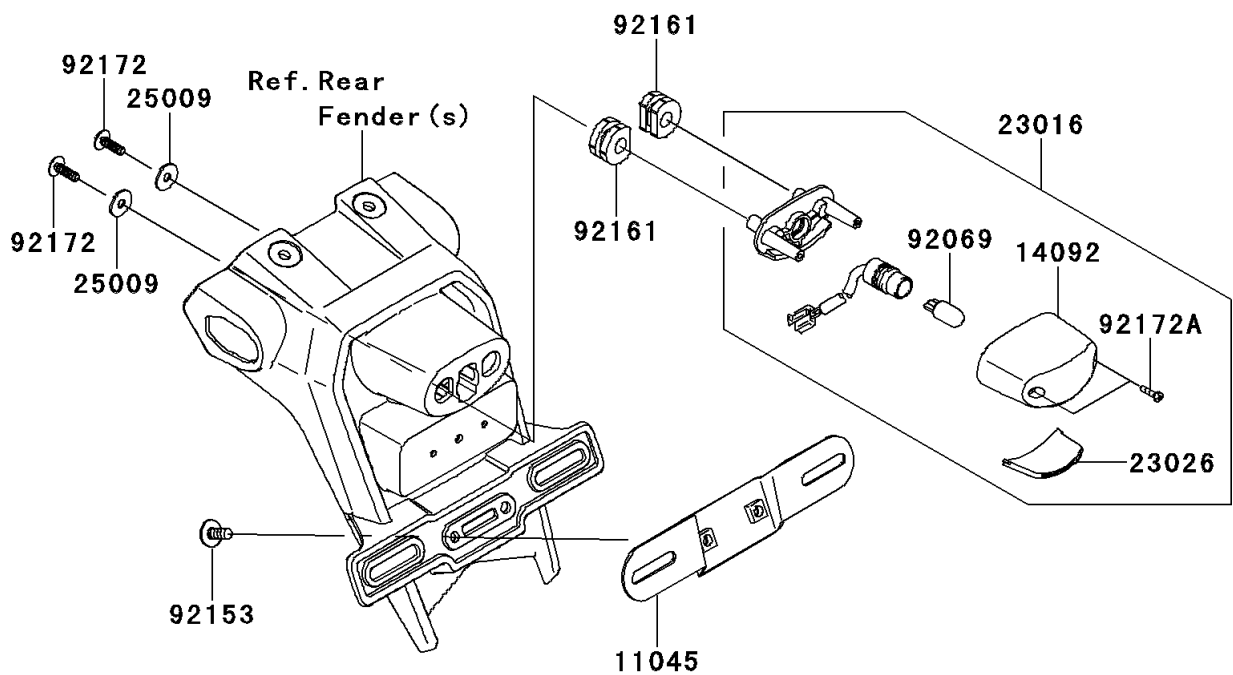

2013 NINJA® ZX™-10R ABS

PARTS DIAGRAM

Taillight(s)

F2720

2013 NINJA® ZX™-10R ABS

PARTS LIST

Taillight(s)

ITEM NAME

PART NUMBER

QUANTITY
