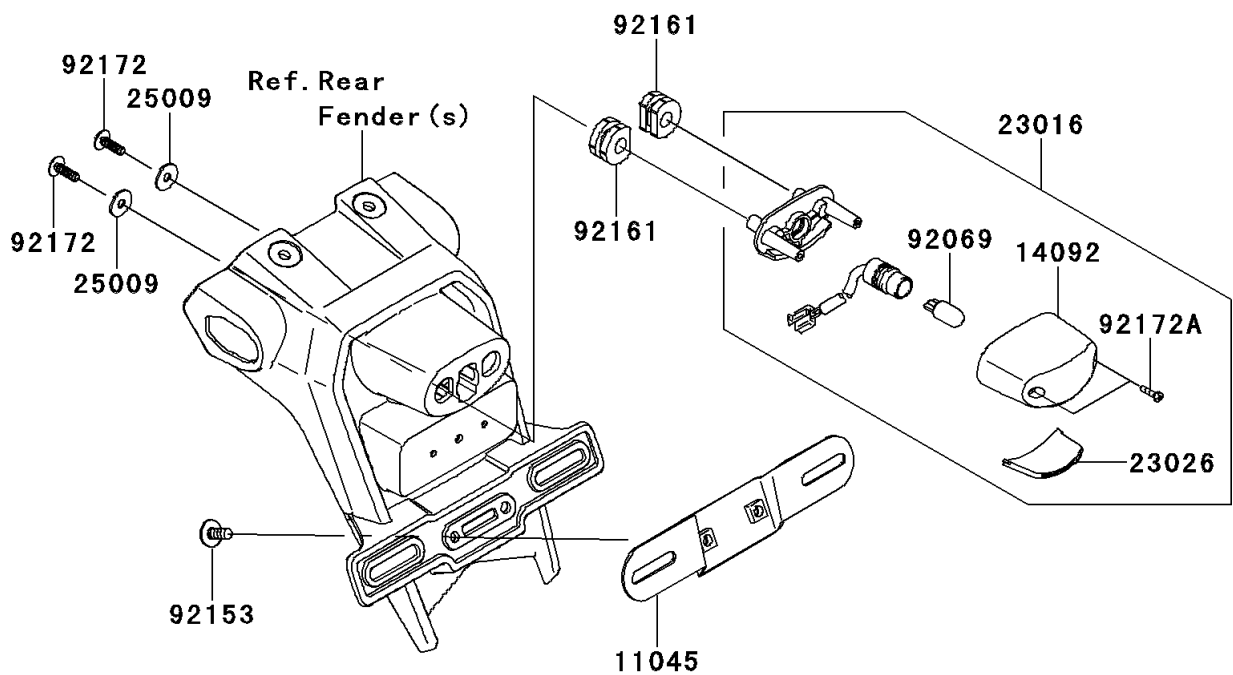

2014 NINJA[®] ZX[™]-10R ABS

PARTS DIAGRAM

Taillight(s)

F2720

2014 NINJA® ZX™-10R ABS

PARTS LIST

Taillight(s)

ITEM NAME	PART NUMBER	QUANTITY
BRACKET,LICENSE (Ref # 11045)	11045-1387	1
COVER,LICENSE LAMP (Ref # 14092)	14092-0001	1
LAMP-ASSY,LICENSE (Ref # 23016)	23016-0552	1
LAMP-TAIL,LED (Ref # 23025)	23025-0069	1
LENS,LICENSE LAMP (Ref # 23026)	23026-0015	1
WASHER,5.2X16X1.2 (Ref # 25009)	25009-004	2
BULB,12V 5W (Ref # 92069)	92069-1016	1
BOLT,SOCKET,6X14 (Ref # 92153)	92153-1446	2
DAMPER (Ref # 92160)	92160-1167	2
DAMPER (Ref # 92161)	92161-0776	2
DAMPER,TAIL LAMP (Ref # 92161A)	92161-0885	1
DAMPER,8X95X2 (Ref # 92161B)	92161-0962	1
SCREW,TAPPING,5X16 (Ref # 92172)	92172-0238	2
SCREW,TAPPING,2.9X13 (Ref # 92172A)	92172-0343	2
SCREW,TAPTITE,5X16 (Ref # 92172B)	92172-0481	2