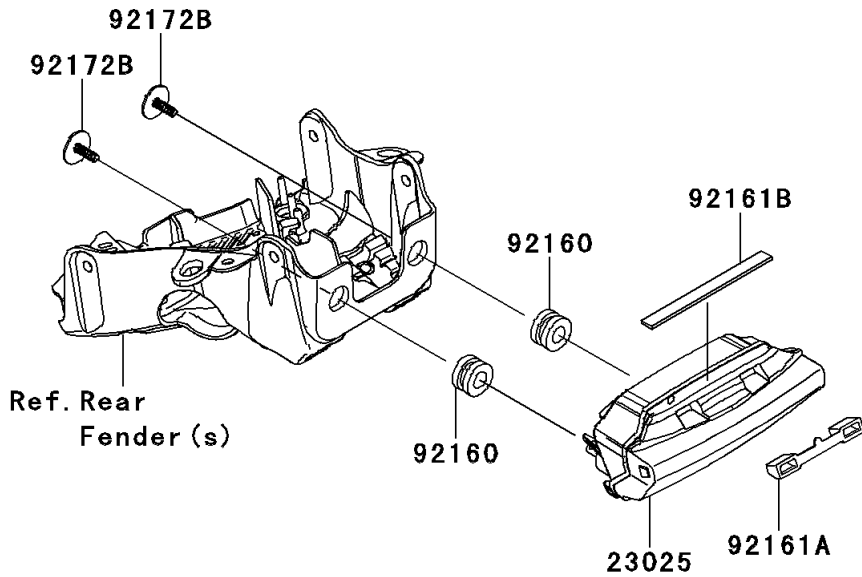

2014 NINJA[®] ZX[™]-10R ABS

PARTS DIAGRAM

Taillight(s)

F2720

2014 NINJA® ZX™-10R ABS

PARTS LIST

Taillight(s)

ITEM NAME	PART NUMBER	QUANTITY
BRACKET,LICENSE (Ref # 11045)	11045-1387	1
COVER,LICENSE LAMP (Ref # 14092)	14092-0001	1
LAMP-ASSY,LICENSE (Ref # 23016)	23016-0552	1
LAMP-TAIL,LED (Ref # 23025)	23025-0069	1
LENS,LICENSE LAMP (Ref # 23026)	23026-0015	1
WASHER,5.2X16X1.2 (Ref # 25009)	25009-004	2
BULB,12V 5W (Ref # 92069)	92069-1016	1
BOLT,SOCKET,6X14 (Ref # 92153)	92153-1446	2
DAMPER (Ref # 92160)	92160-1167	2
DAMPER (Ref # 92161)	92161-0776	2
DAMPER,TAIL LAMP (Ref # 92161A)	92161-0885	1
DAMPER,8X95X2 (Ref # 92161B)	92161-0962	1
SCREW,TAPPING,5X16 (Ref # 92172)	92172-0238	2
SCREW,TAPPING,2.9X13 (Ref # 92172A)	92172-0343	2
SCREW,TAPTITE,5X16 (Ref # 92172B)	92172-0481	2