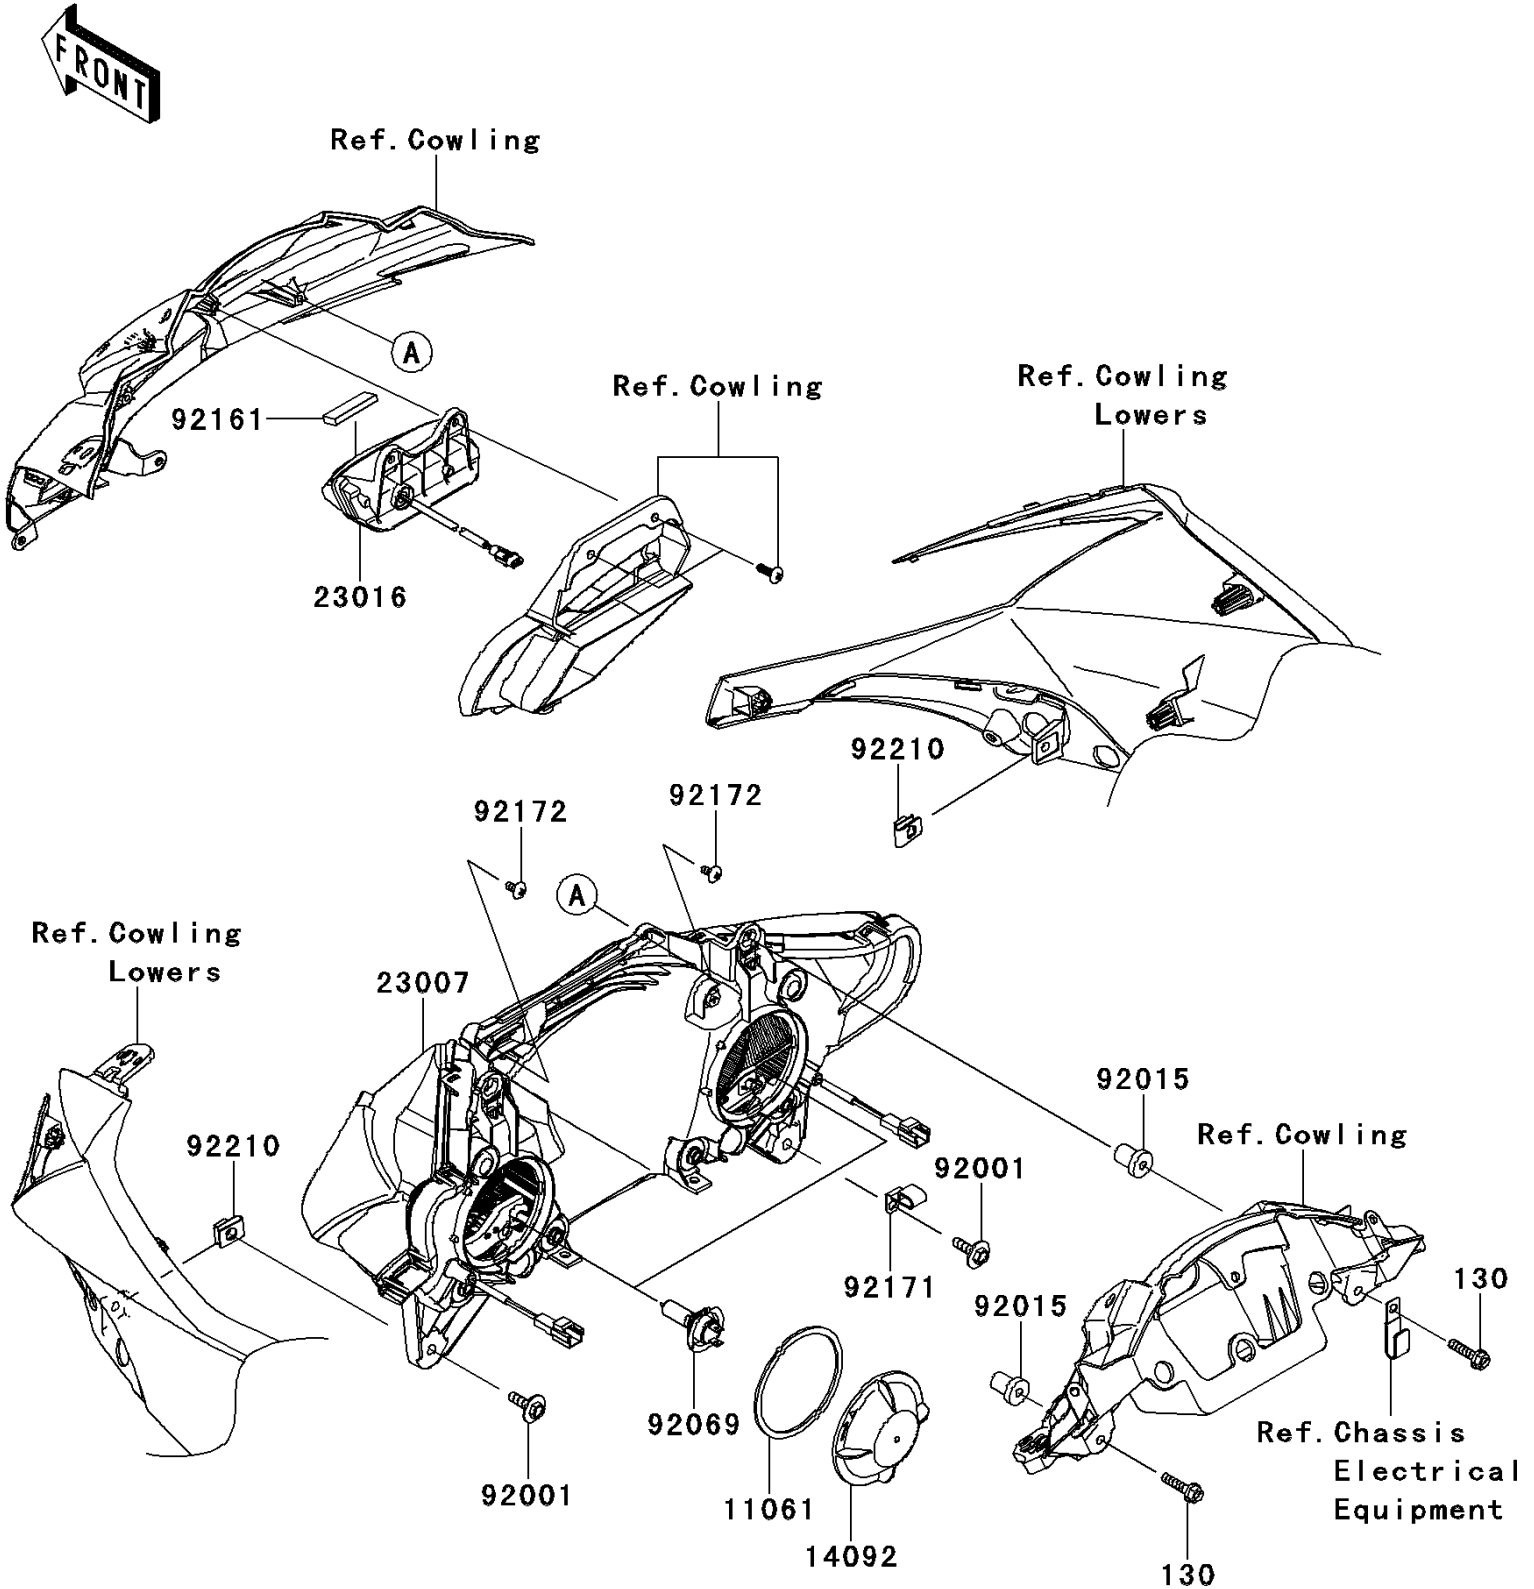

2014 NINJA® ZX™-10R ABS

PARTS DIAGRAM

Headlight(s)

F2710

2014 NINJA® ZX™-10R ABS

PARTS LIST

Headlight(s)

ITEM NAME	PART NUMBER	QUANTITY
-----------	-------------	----------
