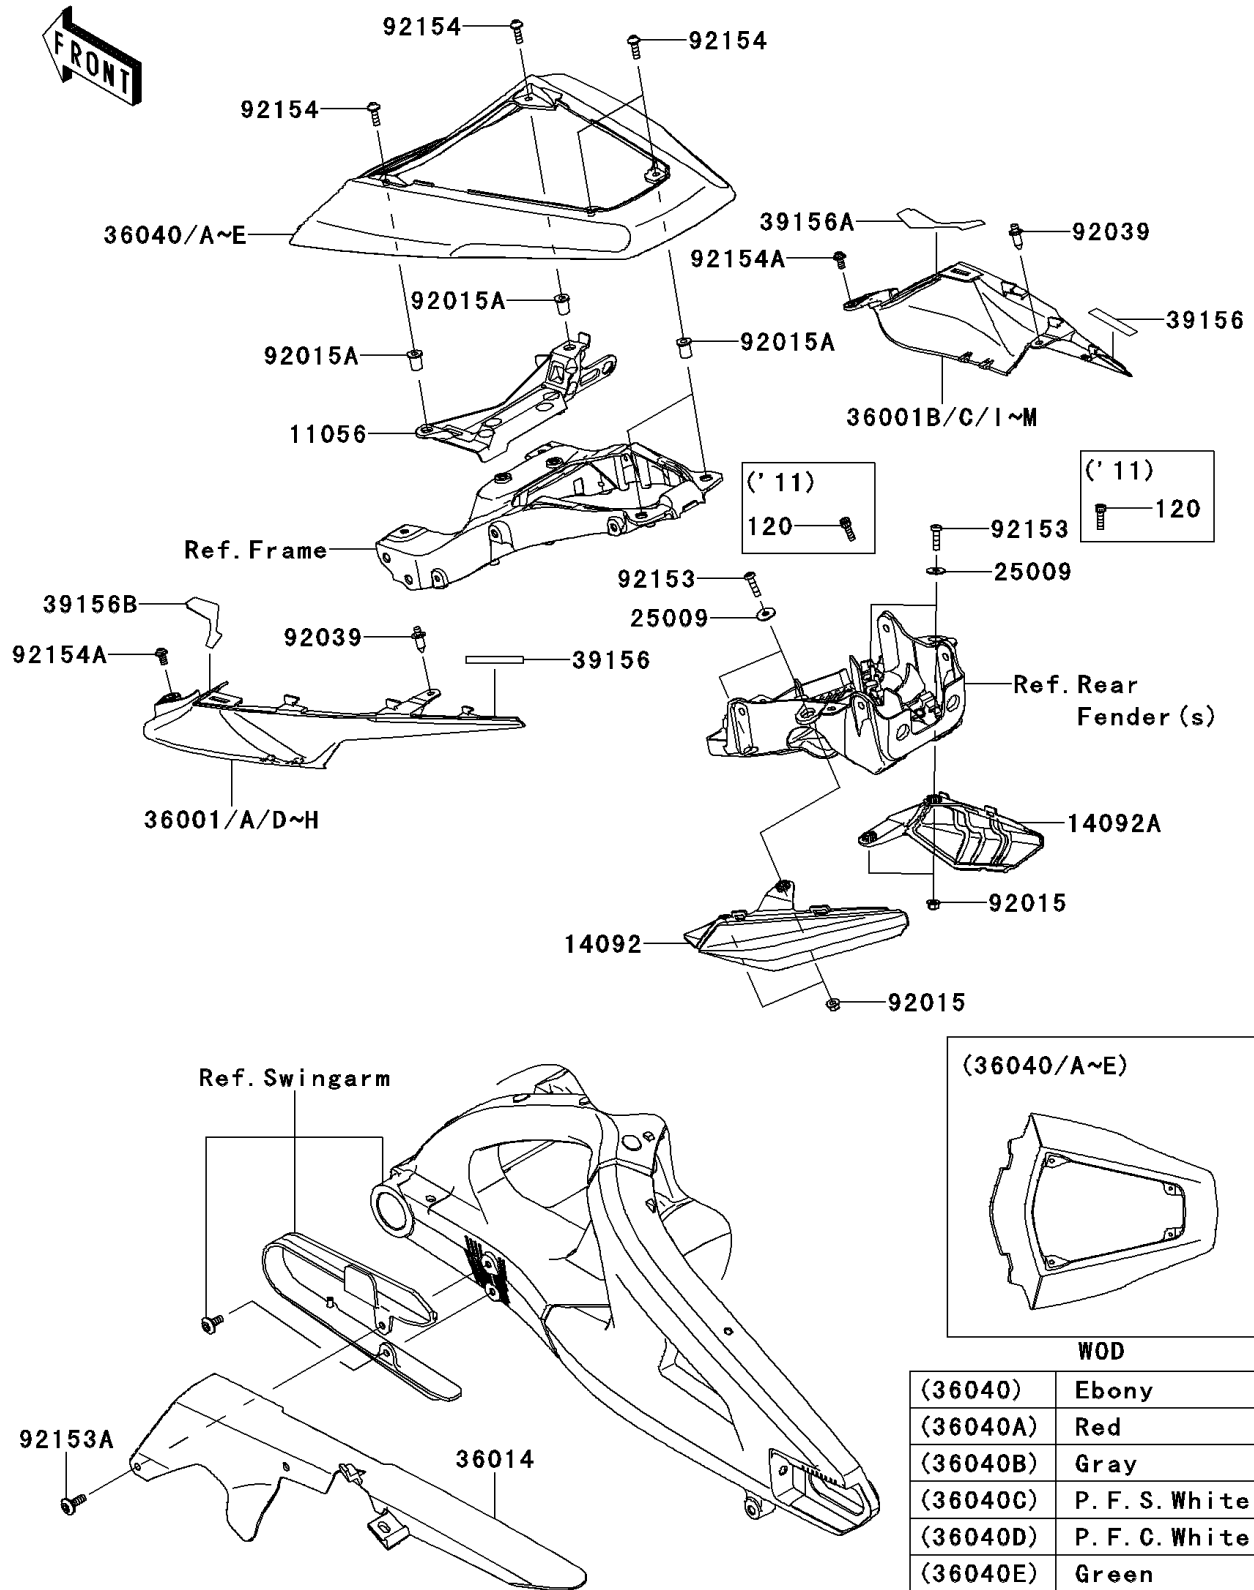

2013 NINJA® ZX™-10R ABS

PARTS DIAGRAM

Side Covers/Chain Cover

F2610

2013 NINJA® ZX™-10R ABS

PARTS LIST

Side Covers/Chain Cover

ITEM NAME	PART NUMBER	QUANTITY
BRACKET (Ref # 11056)	11056-0601	1
COVER,RR SIGNAL,LH (Ref # 14092)	14092-0784	1
COVER,RR SIGNAL,RH (Ref # 14092A)	14092-0785	1
WASHER,5.2X16X1.2 (Ref # 25009)	25009-004	4
COVER-SIDE,TAIL,LH,P.F.S.WHITE (Ref # 36001F)	36001-0580-40X	1
COVER-SIDE,TAIL,LH,L.GREEN (Ref # 36001H)	36001-0580-777	1
COVER-SIDE,TAIL,RH,P.F.S.WHITE (Ref # 36001K)	36001-0581-40X	1
COVER-SIDE,TAIL,RH,L.GREEN (Ref # 36001M)	36001-0581-777	1
CASE-CHAIN (Ref # 36014)	36014-0062	1
COVER-TAIL,P.F.S.WHITE (Ref # 36040C)	36040-0124-40X	1
COVER-TAIL,L.GREEN (Ref # 36040E)	36040-0124-777	1
PAD,10X50X0.2 (Ref # 39156)	39156-0712	2
PAD,SIDE COVER,RH (Ref # 39156A)	39156-0743	1
PAD,SIDE COVER,LH (Ref # 39156B)	39156-0744	1
NUT,LOCK,FLANGED,5MM (Ref # 92015)	92015-1752	4
NUT,WELL,5MM (Ref # 92015A)	92015-1757	4
RIVET (Ref # 92039)	92039-0068	2
BOLT,SOCKET,5X18 (Ref # 92153)	92153-0370	4
BOLT,SOCKET,6X14 (Ref # 92153A)	92153-0422	1
BOLT,SOCKET,5X16 (Ref # 92154)	92154-0209	4
BOLT,SOCKET,5X10 (Ref # 92154A)	92154-0211	2