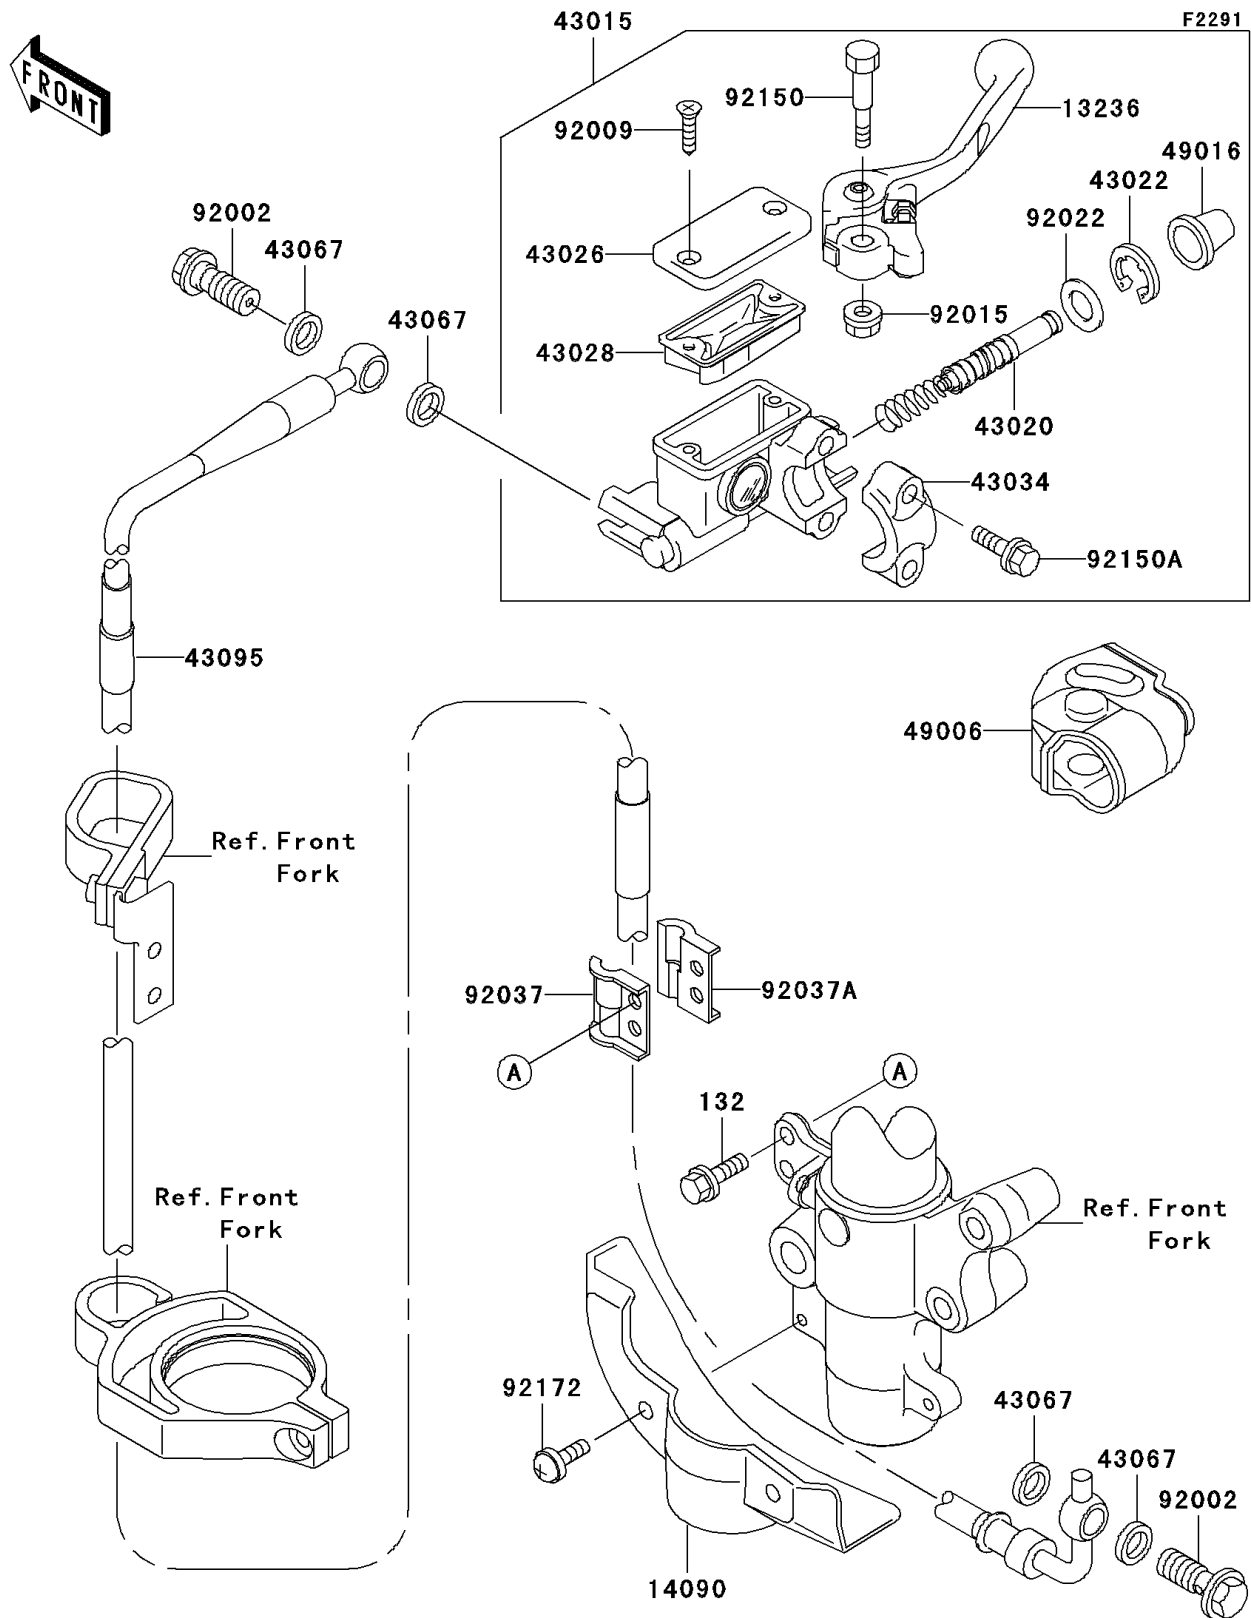

## PARTS DIAGRAM

### Front Master Cylinder

## PARTS LIST

### Front Master Cylinder

ITEM NAME	PART NUMBER	QUANTITY
BOLT-FLANGED-SMALL (Ref # 132)	132G0616	2
LEVER-COMP,FRONT BRAKE (Ref # 13236)	13236-1346	1
COVER,BRAKE HOSE,WHITE (Ref # 14090)	14090-1860-RZ	1
CYLINDER-ASSY-MASTER,FR (Ref # 43015)	43015-1674	1
PISTON-COMP-BRAKE (Ref # 43020)	43020-1123	1
STOPPER-BRAKE,PISTON (Ref # 43022)	43022-1010	1
CAP-BRAKE (Ref # 43026)	43026-1075	1
DIAPHRAGM (Ref # 43028)	43028-1067	1
HOLDER-BRAKE (Ref # 43034)	43034-1110	1
WASHER,10.5X15X1.5 (Ref # 43067)	43067-001	4
HOSE-BRAKE,FR (Ref # 43095)	43095-1091	1
BOOT,FRONT BRAKE LEVER (Ref # 49006)	49006-1344	1
COVER-SEAL,MASTER CYLINDER (Ref # 49016)	49016-1044	1
BOLT,OIL,L=23 (Ref # 92002)	92002-1888	2
SCREW,4MM (Ref # 92009)	92009-1458	2
NUT,FLANGED,6MM (Ref # 92015)	92015-1528	1
WASHER (Ref # 92022)	92022-1814	1
CLAMP,BRAKE HOSE,OUTSIDE (Ref # 92037)	92037-1362	1
CLAMP,BRAKE HOSE,INSIDE (Ref # 92037A)	92037-1363	1
BOLT,LEVER SET (Ref # 92150)	92150-1451	1
BOLT (Ref # 92150A)	92150-1452	2
SCREW,6X14 (Ref # 92172)	92172-0107	2