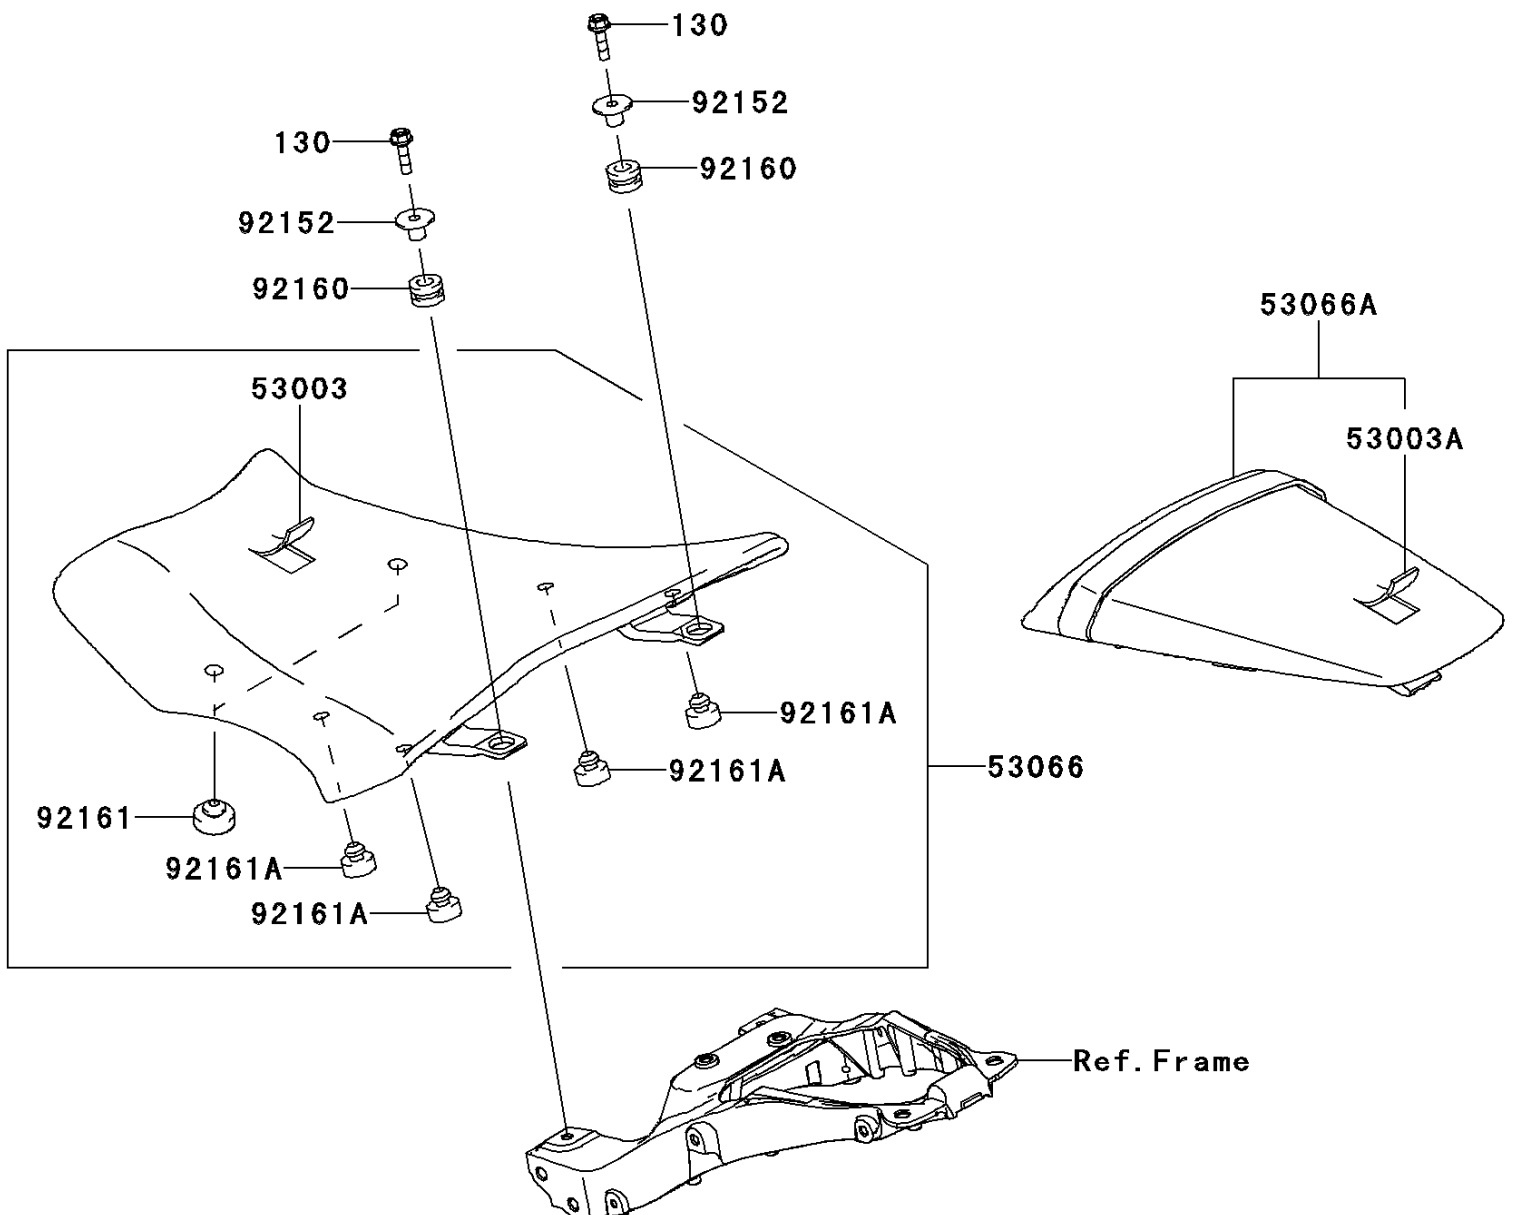

2013 NINJA® ZX™-10R ABS

PARTS DIAGRAM

Seat

F2510

2013 NINJA® ZX™-10R ABS

PARTS LIST

Seat

ITEM NAME	PART NUMBER	QUANTITY
LEATHER,FR SEAT,BLACK (Ref # 53003)	53003-0209-MA	1
LEATHER,RR SEAT,BLACK (Ref # 53003A)	53003-0210-MA	1
SEAT-ASSY,FR,BLACK (Ref # 53066)	53066-0280-MA	1
SEAT,RR,LEATHER BLK+BAND BLK (Ref # 53066A)	53066-0281-12Y	1
COLLAR (Ref # 92152)	92152-0365	2
DAMPER (Ref # 92160)	92160-1167	2
DAMPER,SEAT (Ref # 92161)	92161-0095	2
DAMPER (Ref # 92161A)	92161-0223	4
BOLT-FLANGED,6X22 (Ref # 130)	130BA0622	2