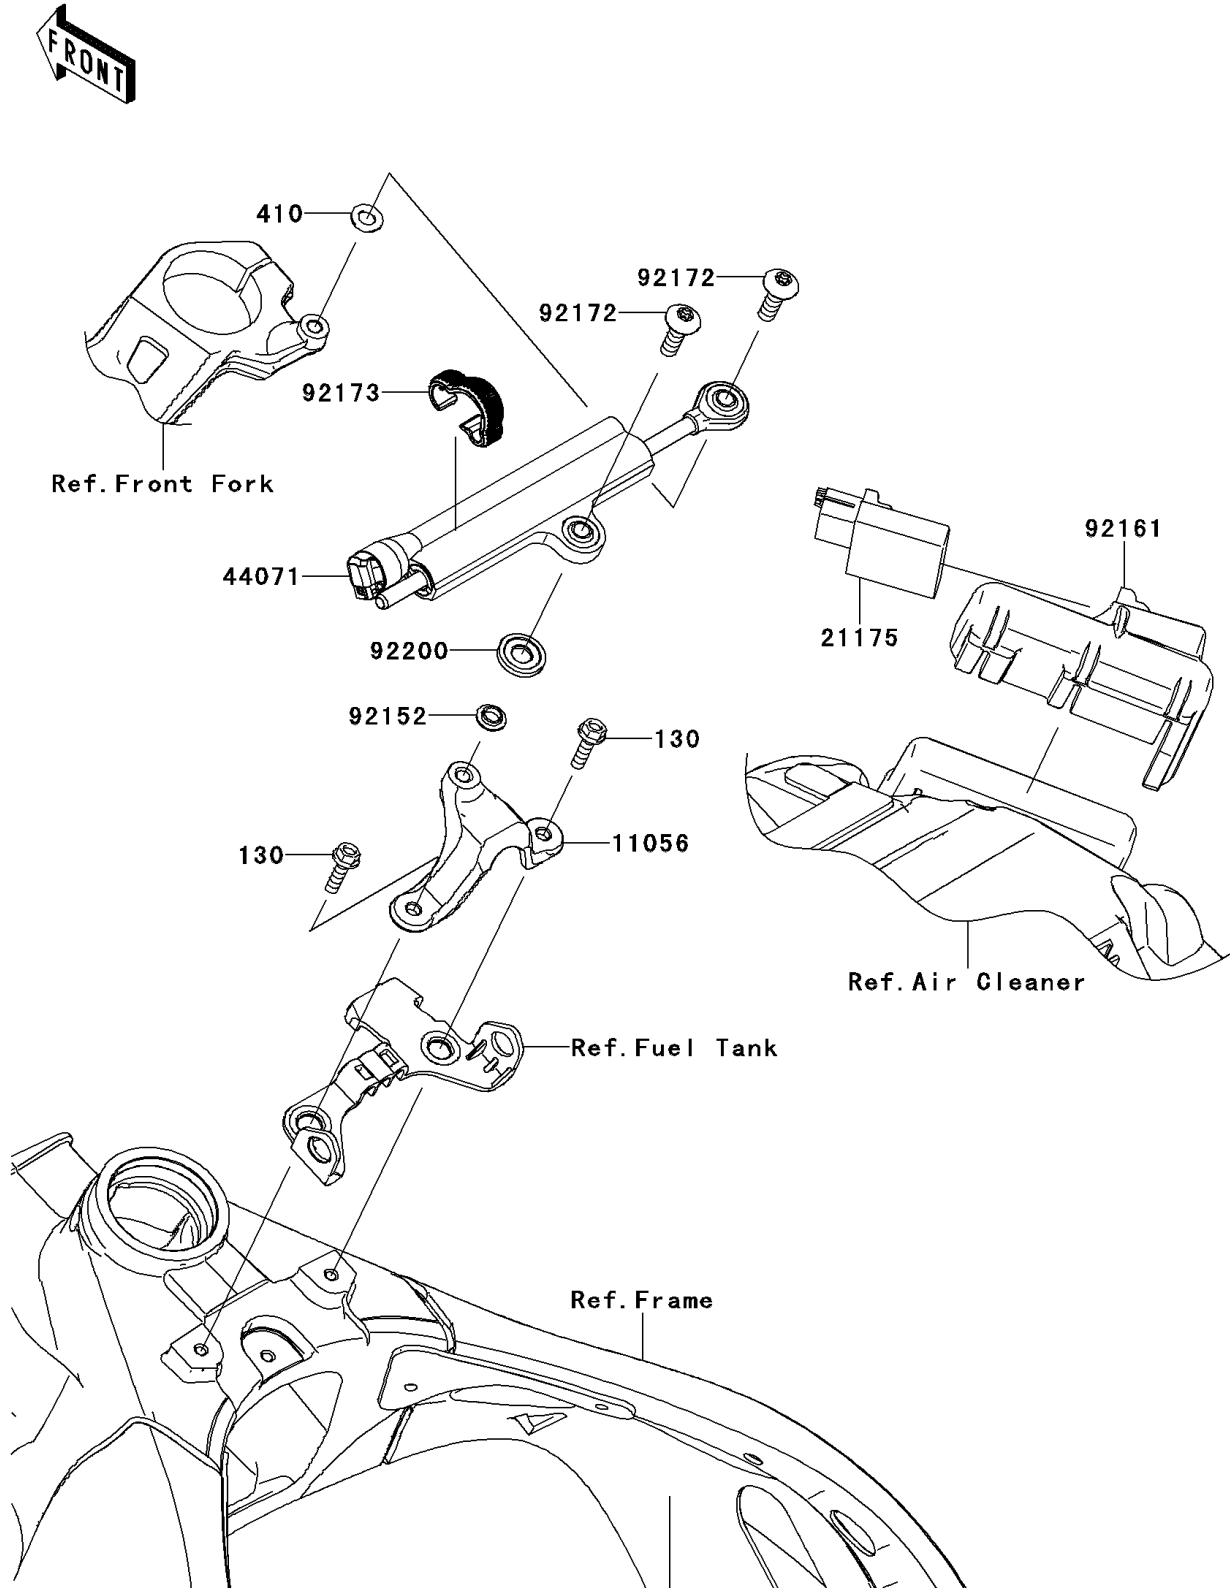

2013 NINJA[®] ZX[™]-10R ABS

PARTS DIAGRAM

Steering Damper(KDF/KEF)

F2313A

2013 NINJA® ZX™-10R ABS

PARTS LIST

Steering Damper(KDF/KEF)

ITEM NAME	PART NUMBER	QUANTITY
BRACKET,STEERING DAMPER (Ref # 11056)	11056-0173	1
CONTROL UNIT-ELECTRONIC (Ref # 21175)	21175-0828	1
DAMPER-ASSY (Ref # 44071)	44071-0857	1
COLLAR,L=3.3 (Ref # 92152)	92152-0834	1
DAMPER (Ref # 92161)	92161-1396	1
SCREW,8X26 (Ref # 92172)	92172-0269	2
CLAMP (Ref # 92173)	92173-1023	1
WASHER (Ref # 92200)	92200-0293	1
BOLT-FLANGED,6X20 (Ref # 130)	130BA0620	2
WASHER-PLAIN-SMALL,8MM (Ref # 410)	410AA0800	1