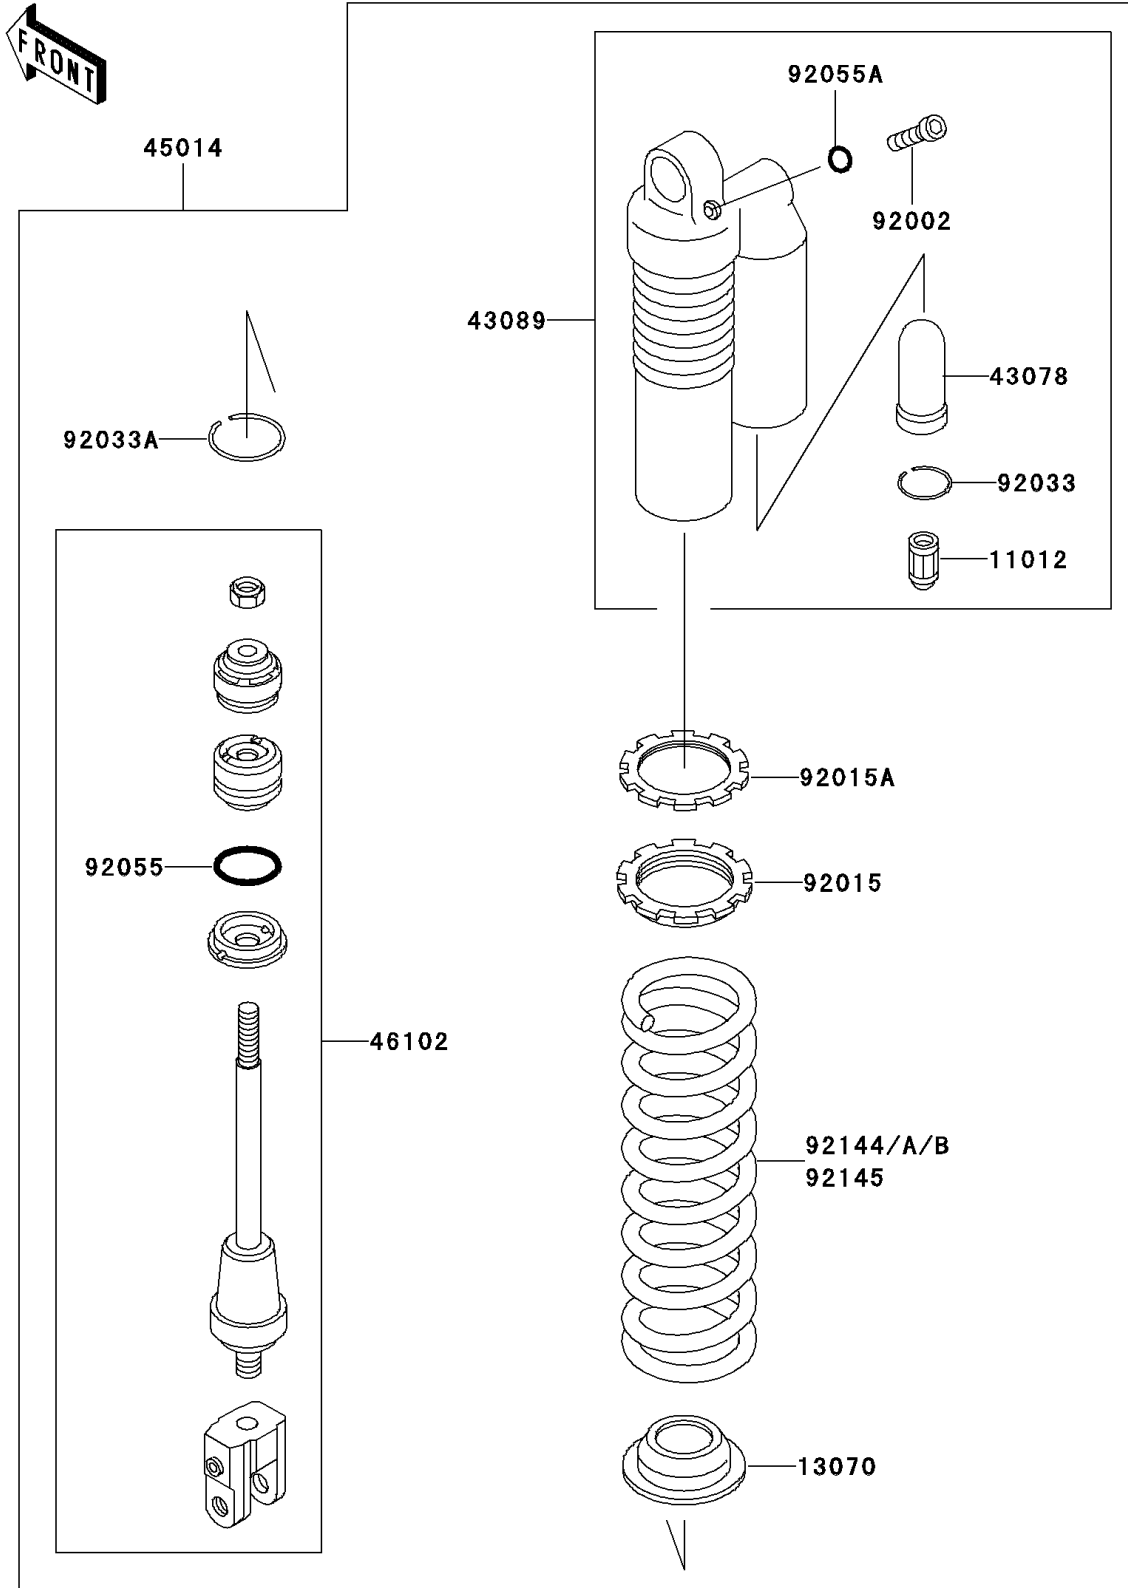

2004 KX85

PARTS DIAGRAM

Shock Absorber(s)

F2280

2004 KX85

PARTS LIST

Shock Absorber(s)

Kawasaki

Let the Good Times Roll®

ITEM NAME

PART NUMBER

QUANTITY
