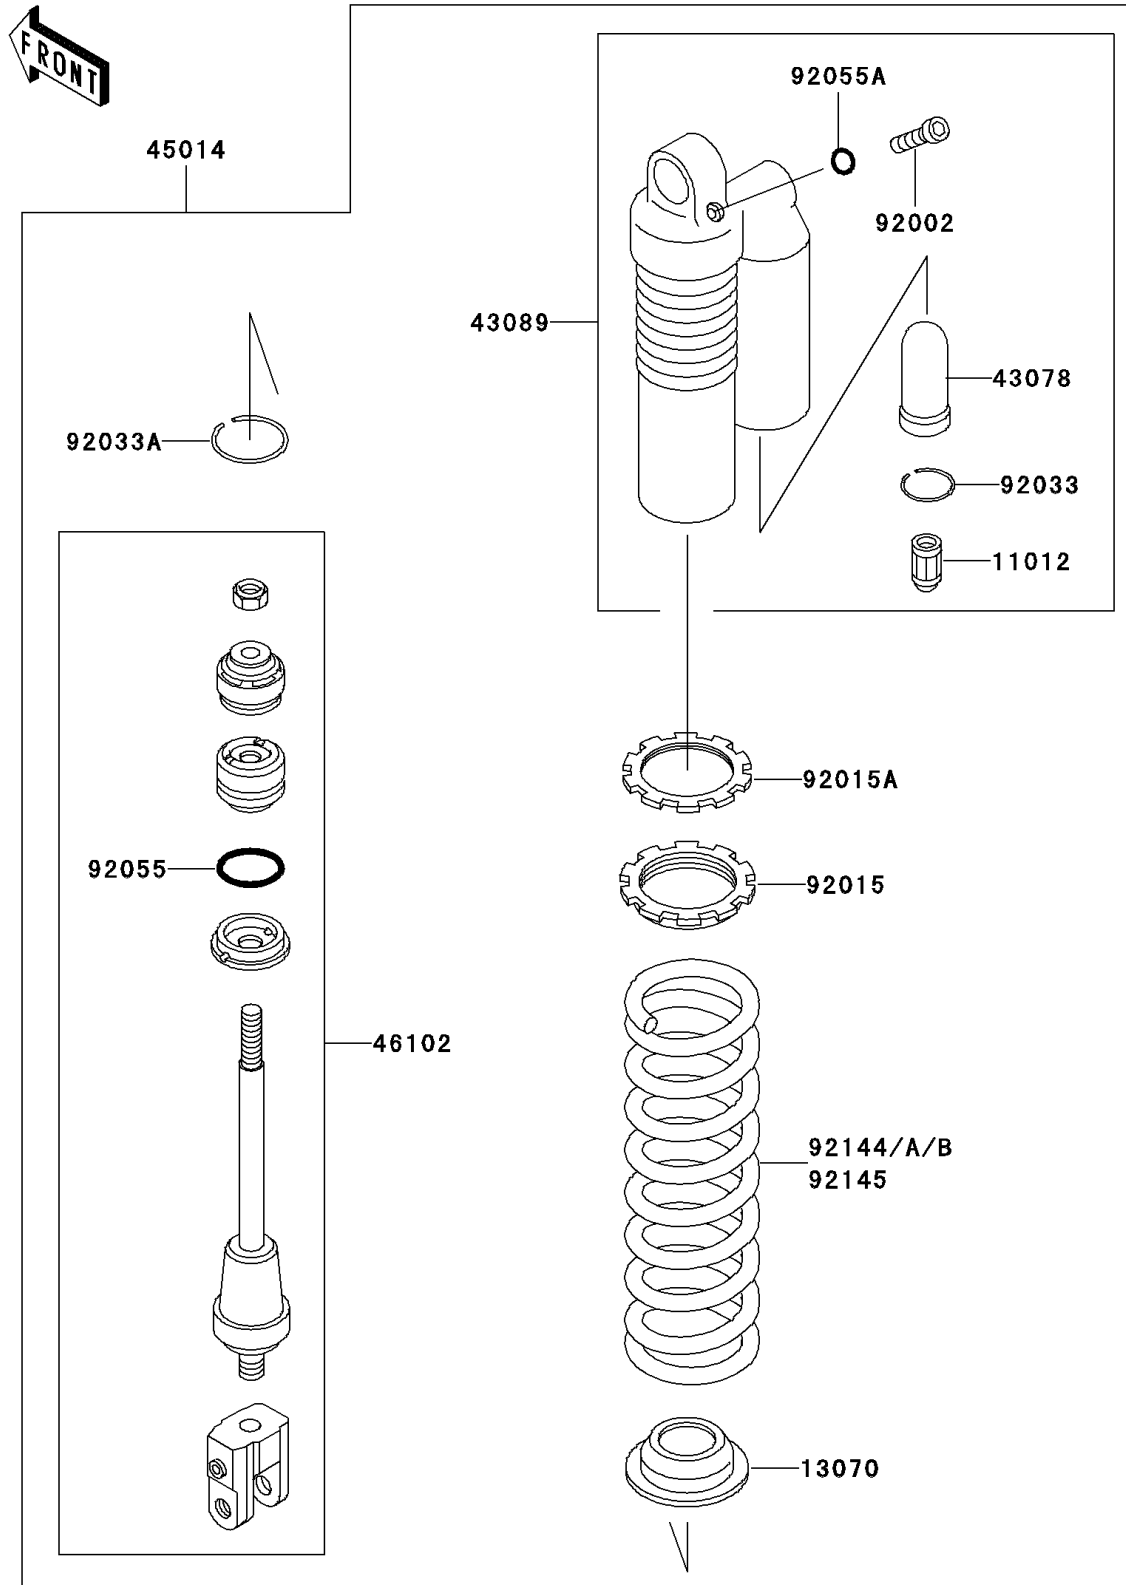

2005 KX85

PARTS DIAGRAM

Shock Absorber(s)

F2280

2005 KX85

PARTS LIST

Shock Absorber(s)

Kawasaki

Let the Good Times Roll®

ITEM NAME

PART NUMBER

QUANTITY
