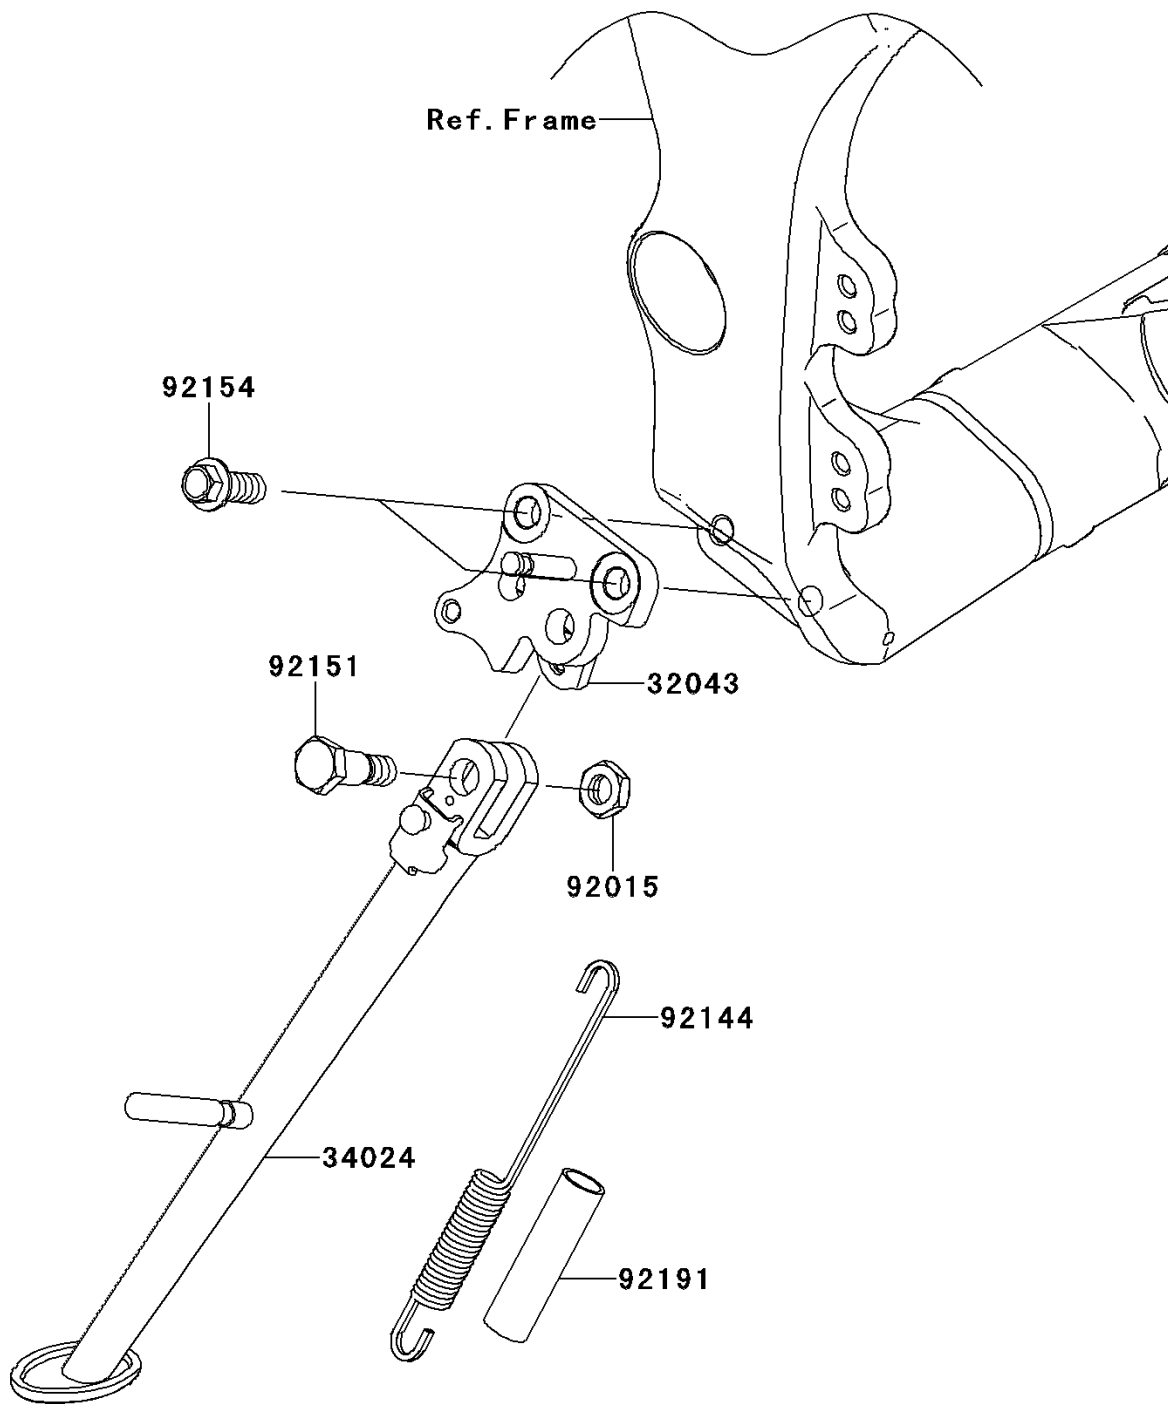

2013 NINJA[®] ZX[™]-10R ABS

PARTS DIAGRAM

Stand(s)

F2190

2013 NINJA® ZX™-10R ABS

PARTS LIST

Stand(s)

ITEM NAME	PART NUMBER	QUANTITY
BRACKET-STAND,F.S.BLACK (Ref # 32043)	32043-0090-18R	1
STAND-SIDE,F.S.BLACK (Ref # 34024)	34024-0093-18R	1
NUT,LOCK,10MM,BLACK (Ref # 92015)	92015-1188	1
SPRING,SIDE STAND (Ref # 92144)	92144-1818	1
BOLT,SIDE STAND (Ref # 92151)	92151-1797	1
BOLT,FLANGED,10X30 (Ref # 92154)	92154-0543	2
TUBE,13X16X60 (Ref # 92191)	92191-1001	1