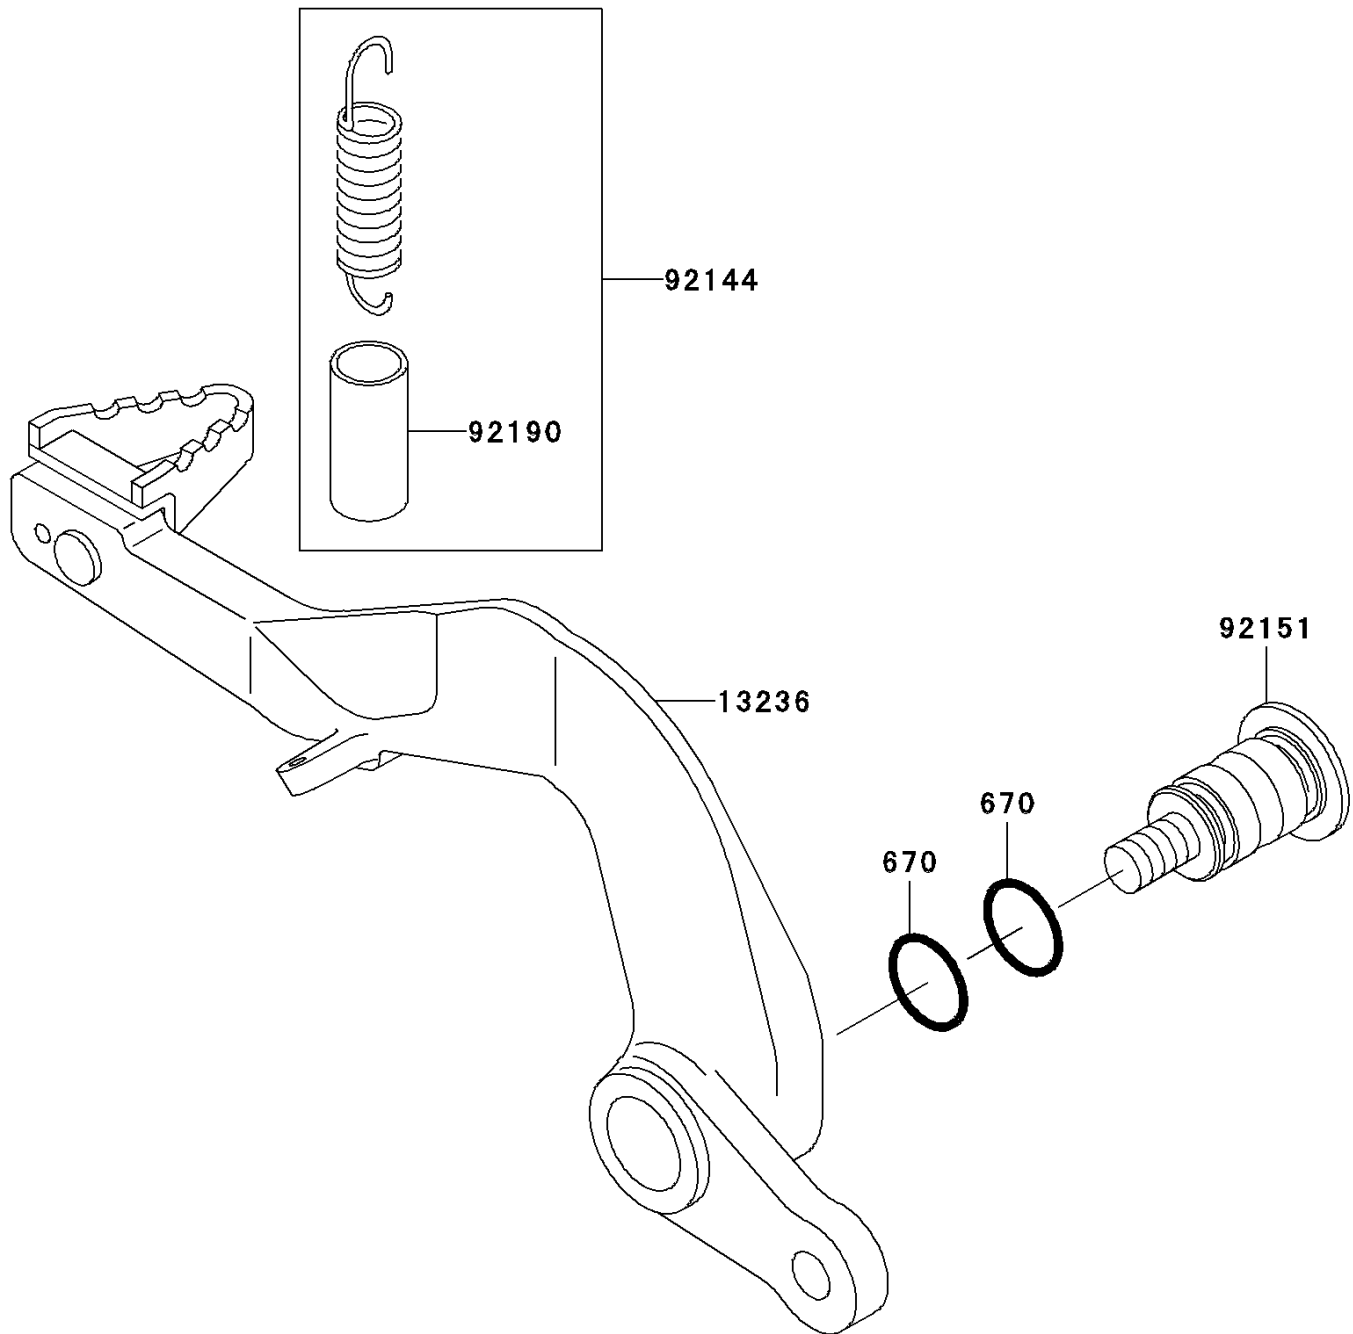

2004 KX85

PARTS DIAGRAM

Brake Pedal

F2260

2004 KX85

PARTS LIST

Brake Pedal

Kawasaki

Let the Good Times Roll®

ITEM NAME

PART NUMBER

QUANTITY
